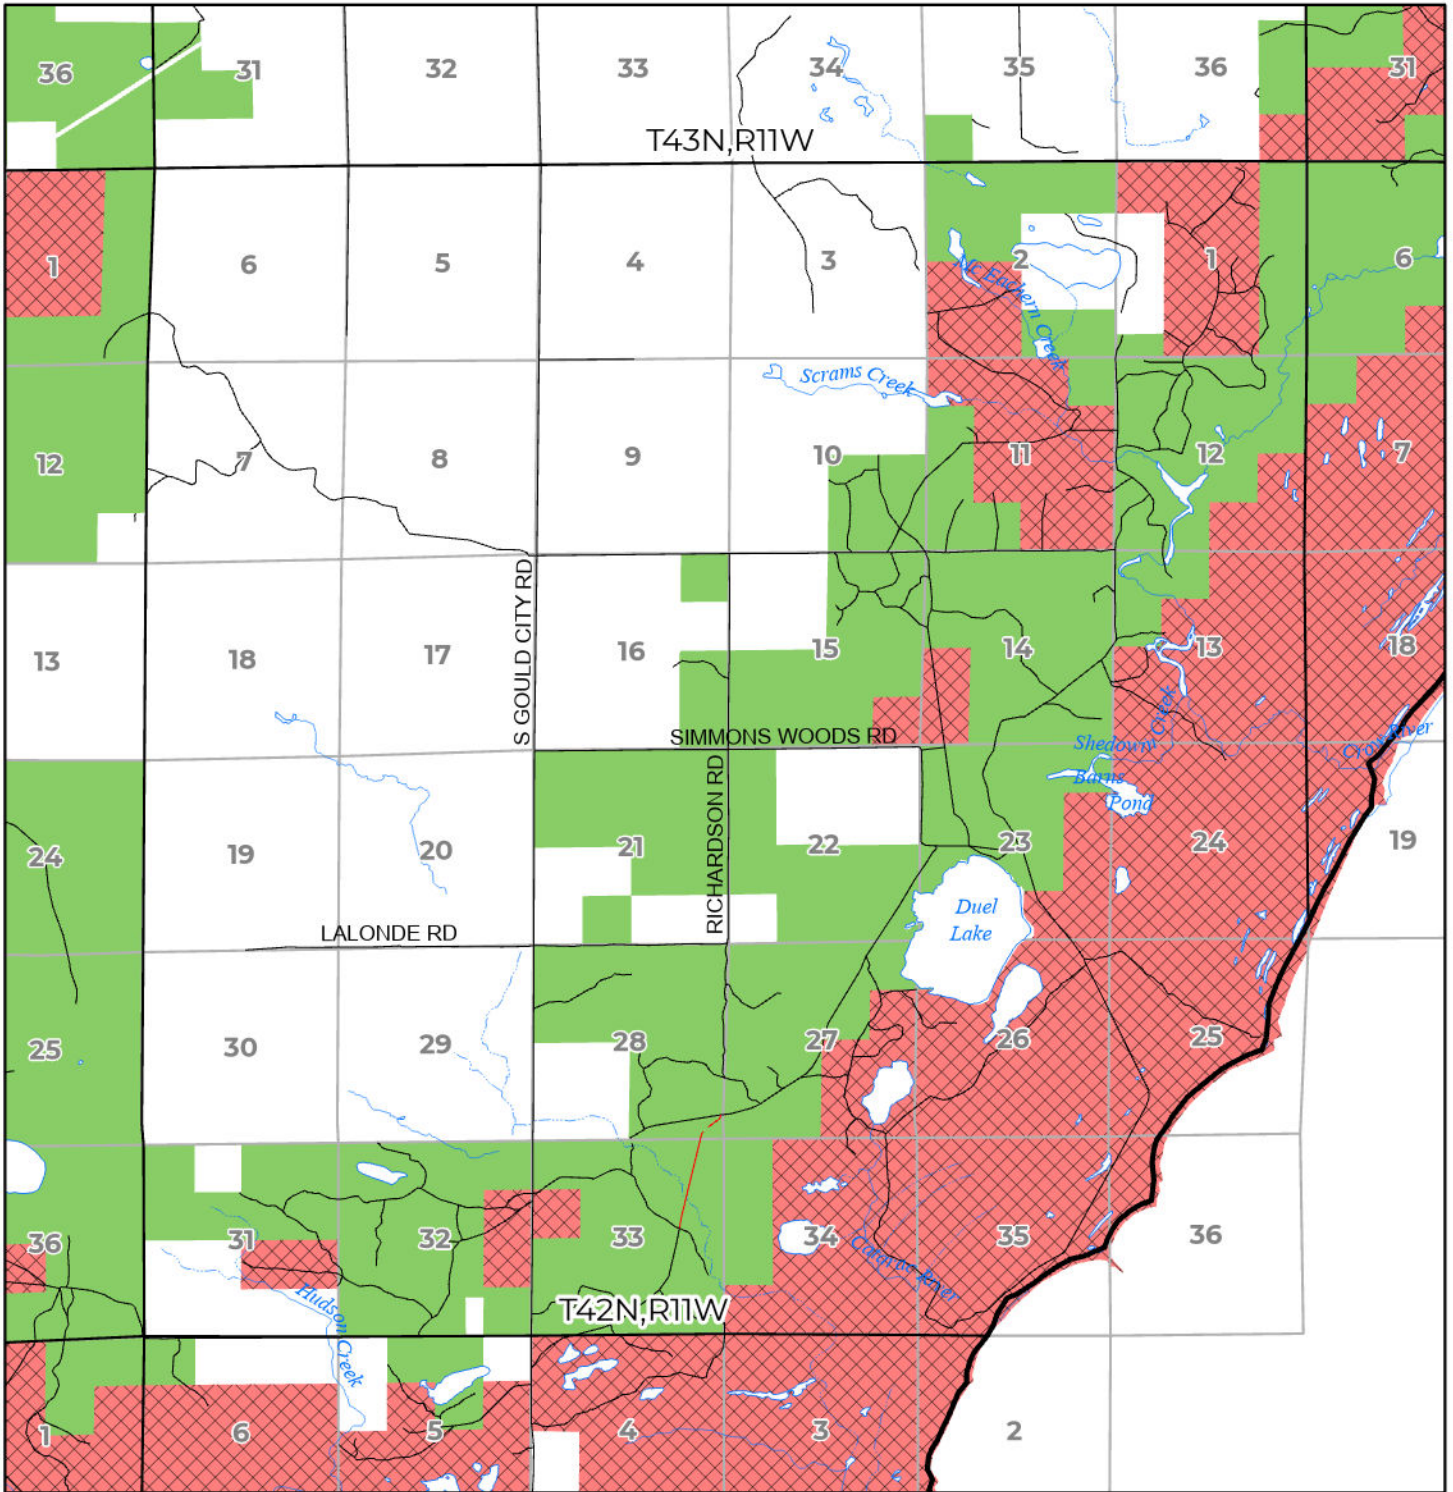

2024 FUELWOOD COLLECTION  
 MACKINAC COUNTY  
**T42N,R11W**

- Open (Recently Closed Timber Sale)
- Open
- Open (Military Restrictions - Possible closure from May to September)
- Closed