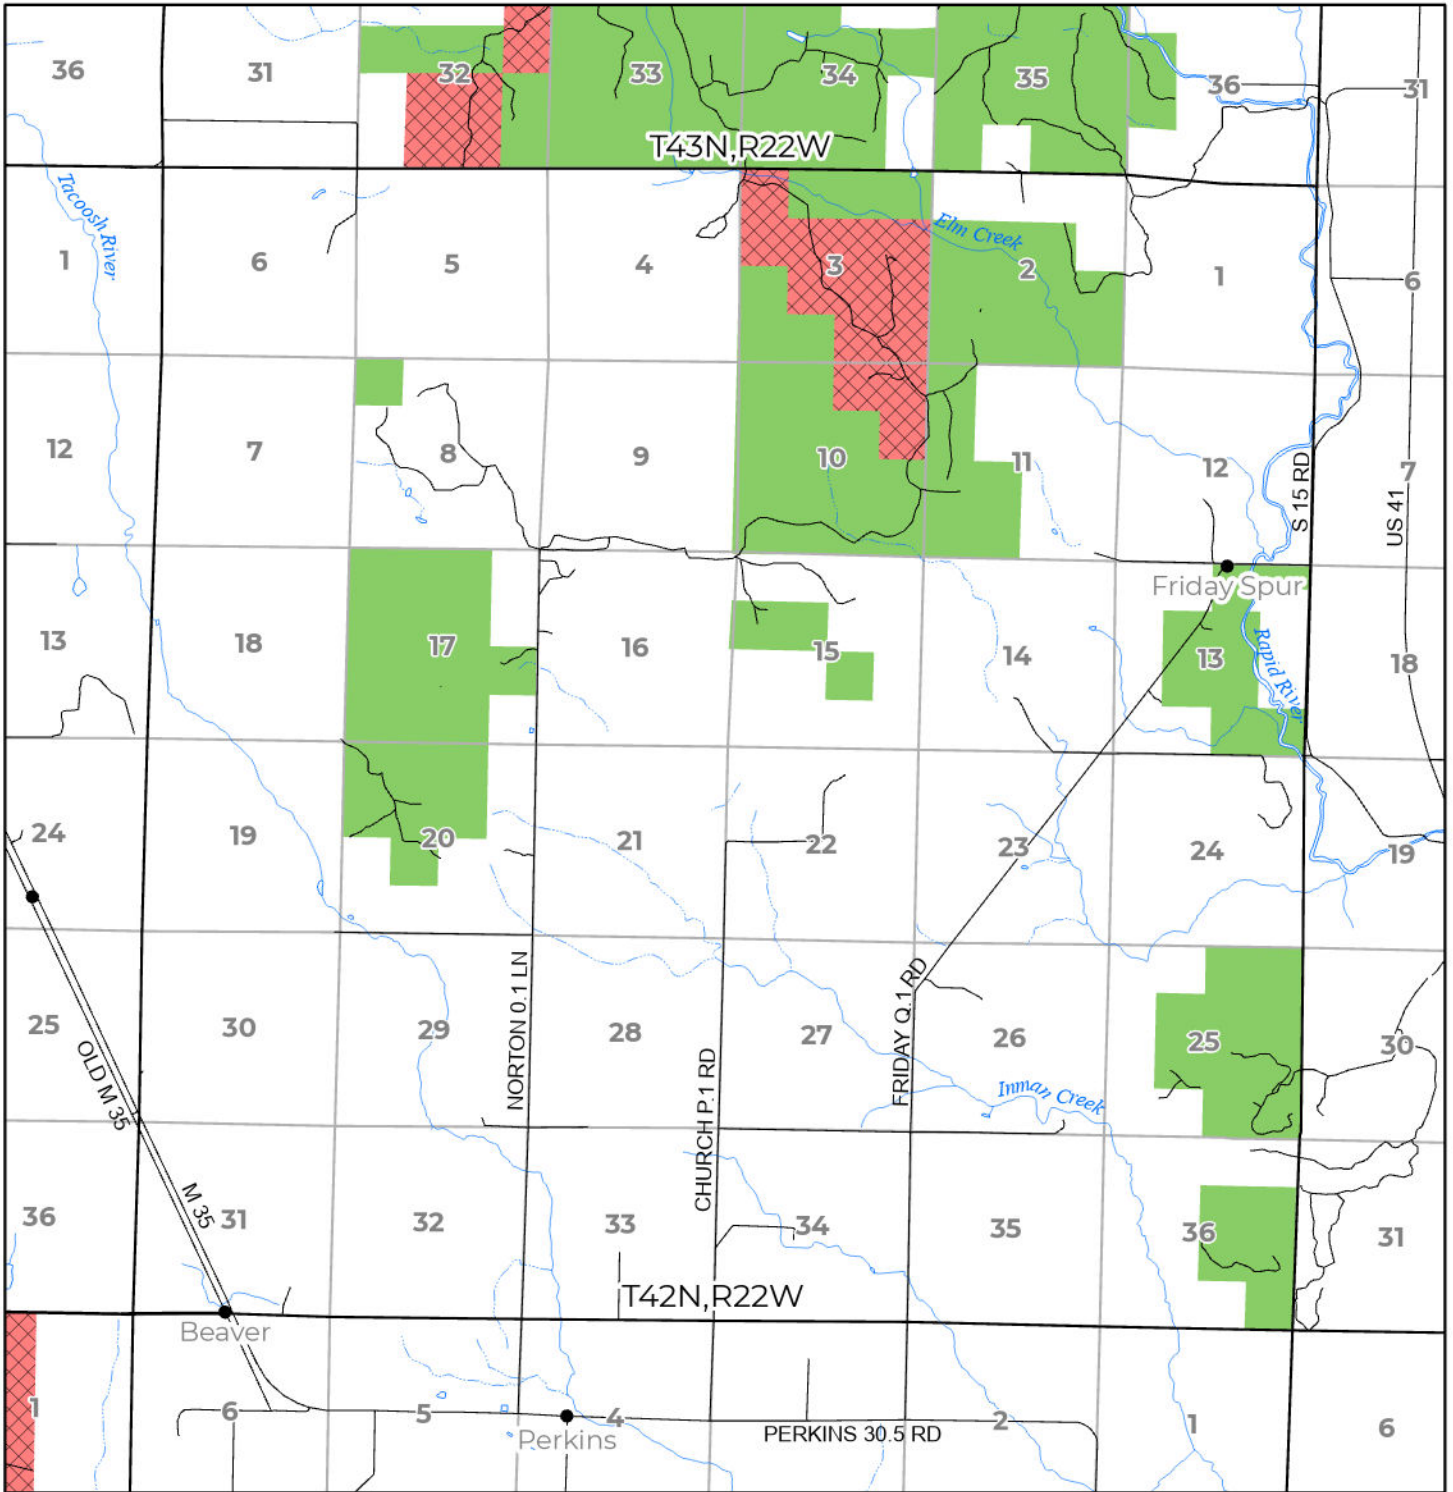

2024 FUELWOOD COLLECTION  
 DELTA COUNTY  
**T42N,R22W**

- Open (Recently Closed Timber Sale)
- Open
- Open (Military Restrictions - Possible closure from May to September)
- Closed