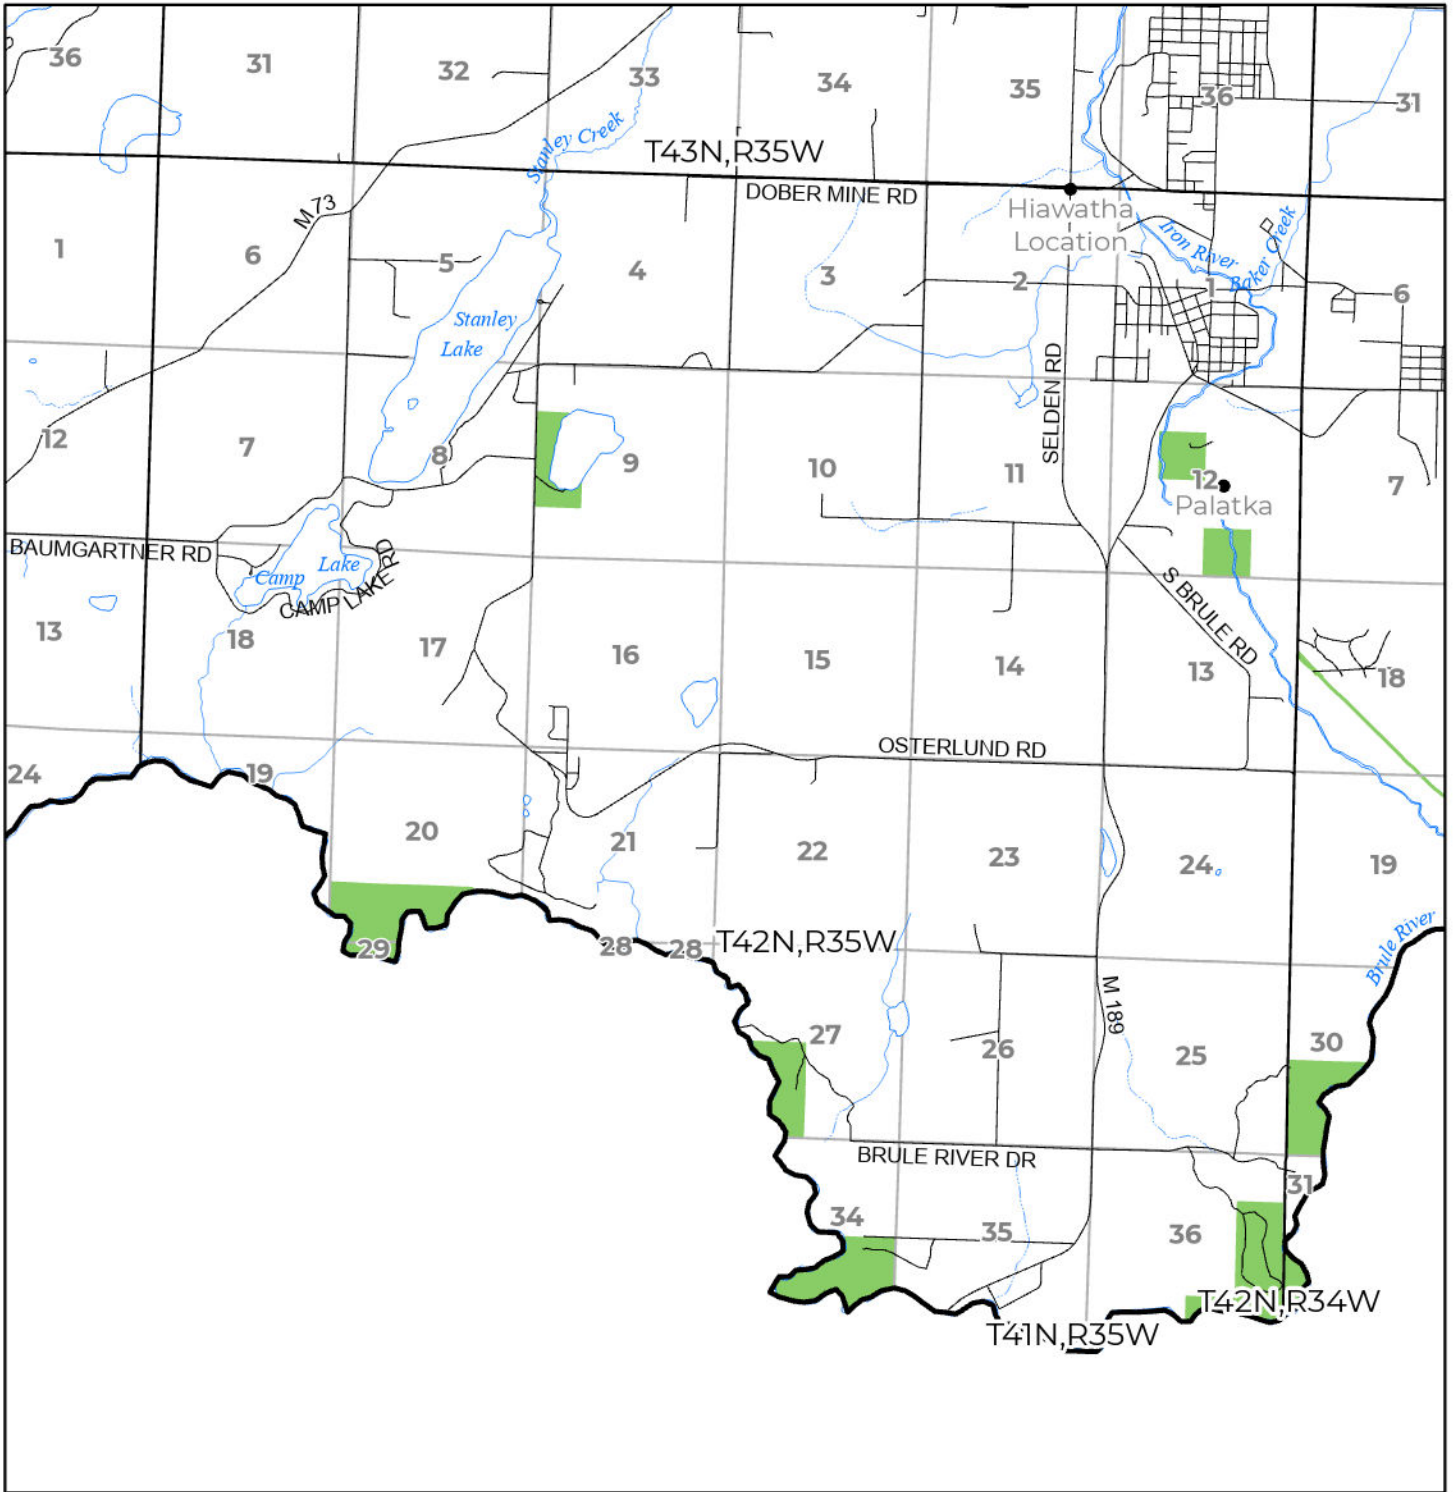

2024 FUELWOOD COLLECTION
 IRON COUNTY
T42N,R35W

- Open (Recently Closed Timber Sale)
- Open
- Open (Military Restrictions - Possible closure from May to September)
- Closed