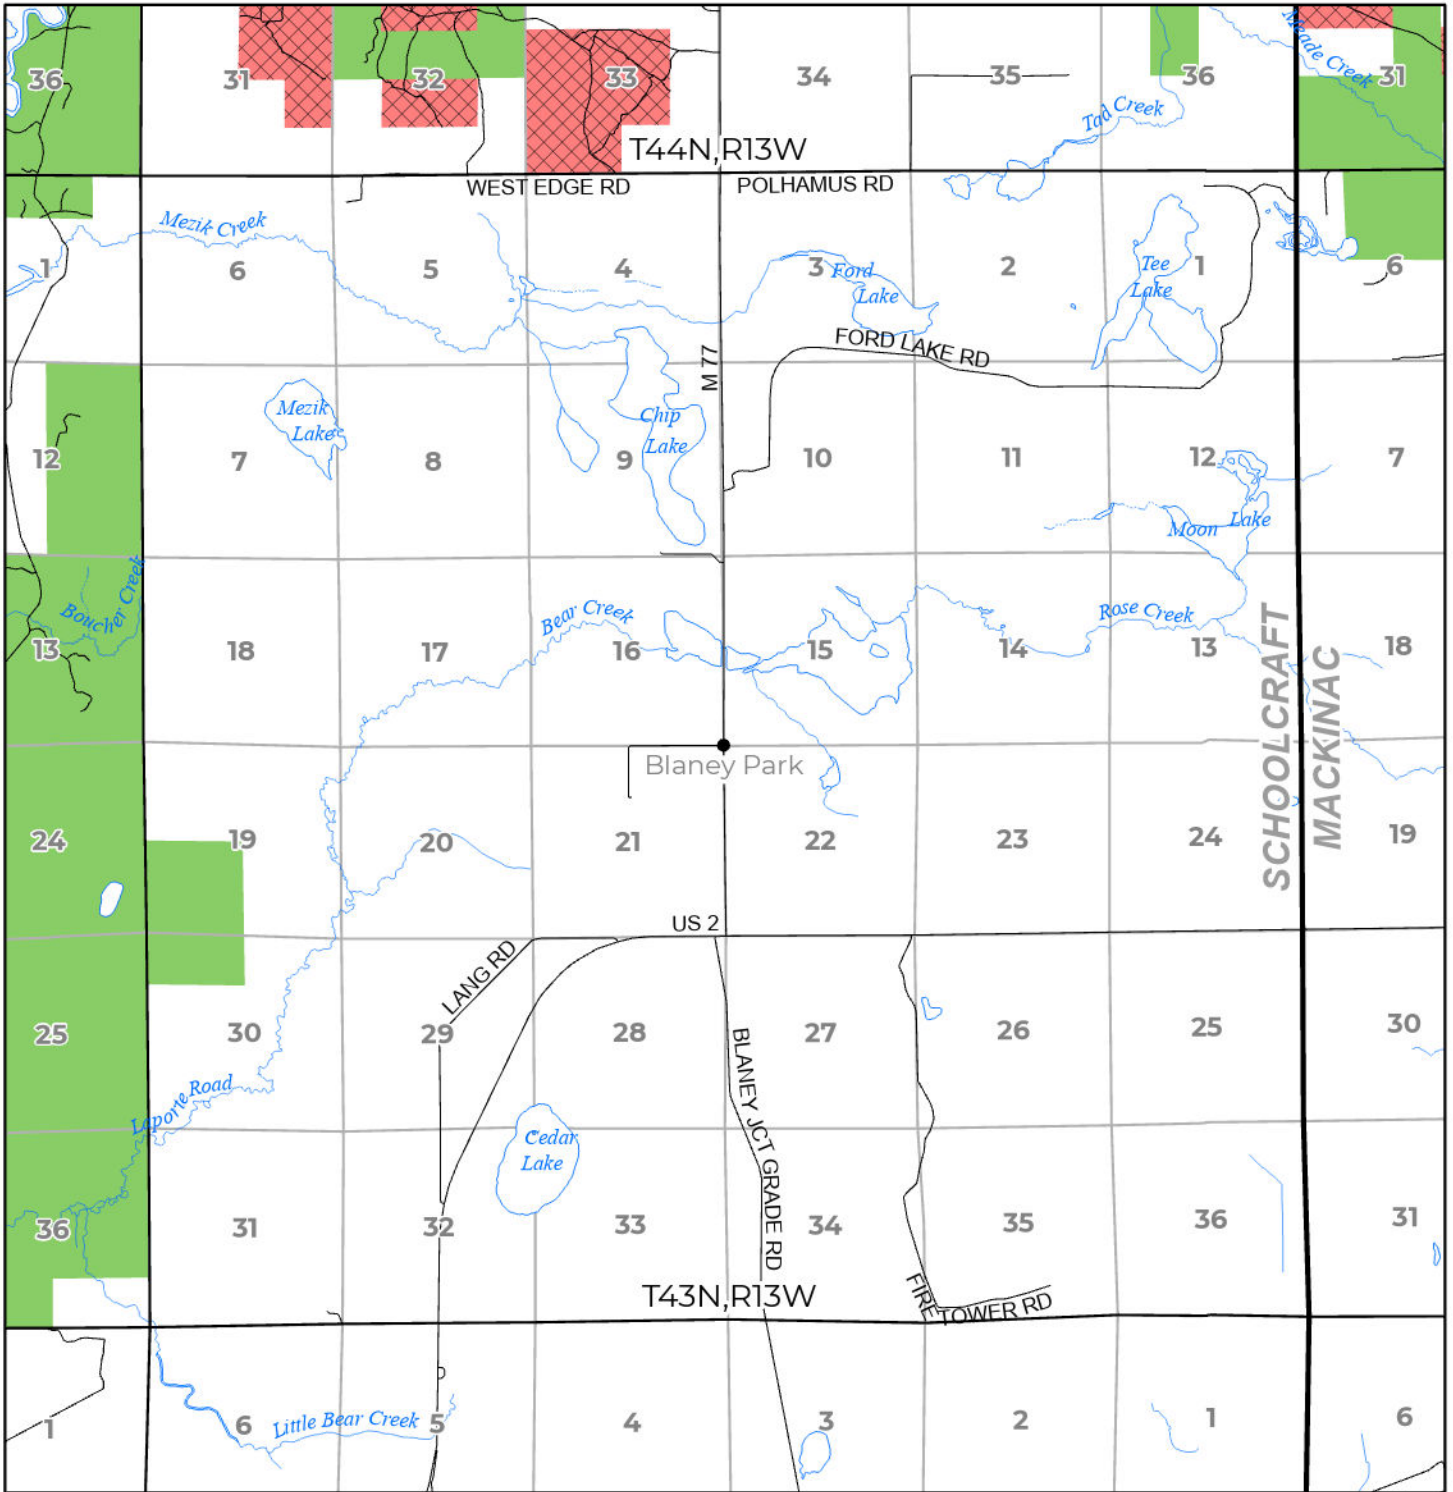

2024 FUELWOOD COLLECTION
SCHOOLCRAFT COUNTY
T43N,R13W

- Open (Recently Closed Timber Sale)
- Open
- Open (Military Restrictions – Possible closure from May to September)
- Closed