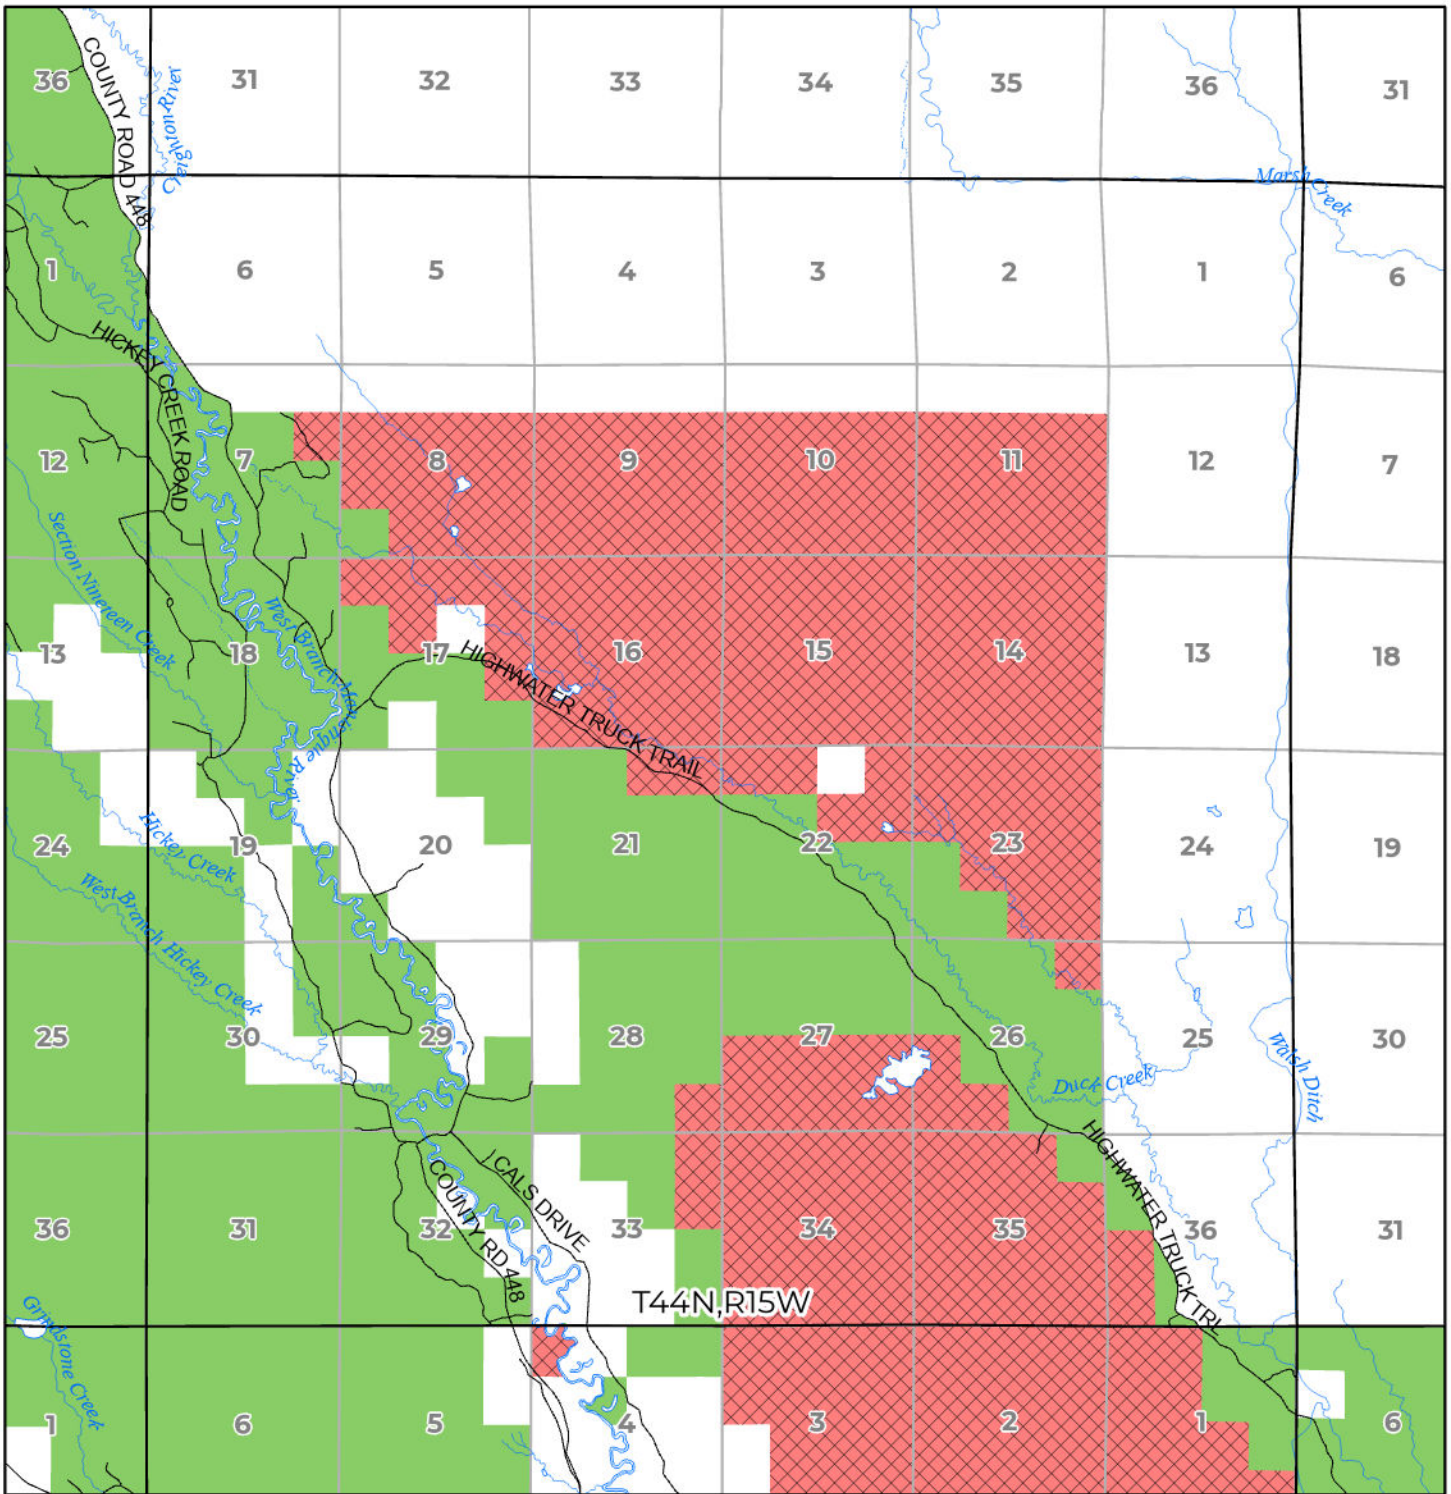

2024 FUELWOOD COLLECTION
SCHOOLCRAFT COUNTY
T44N,R15W

- Open (Recently Closed Timber Sale)
- Open
- Open (Military Restrictions – Possible closure from May to September)
- Closed