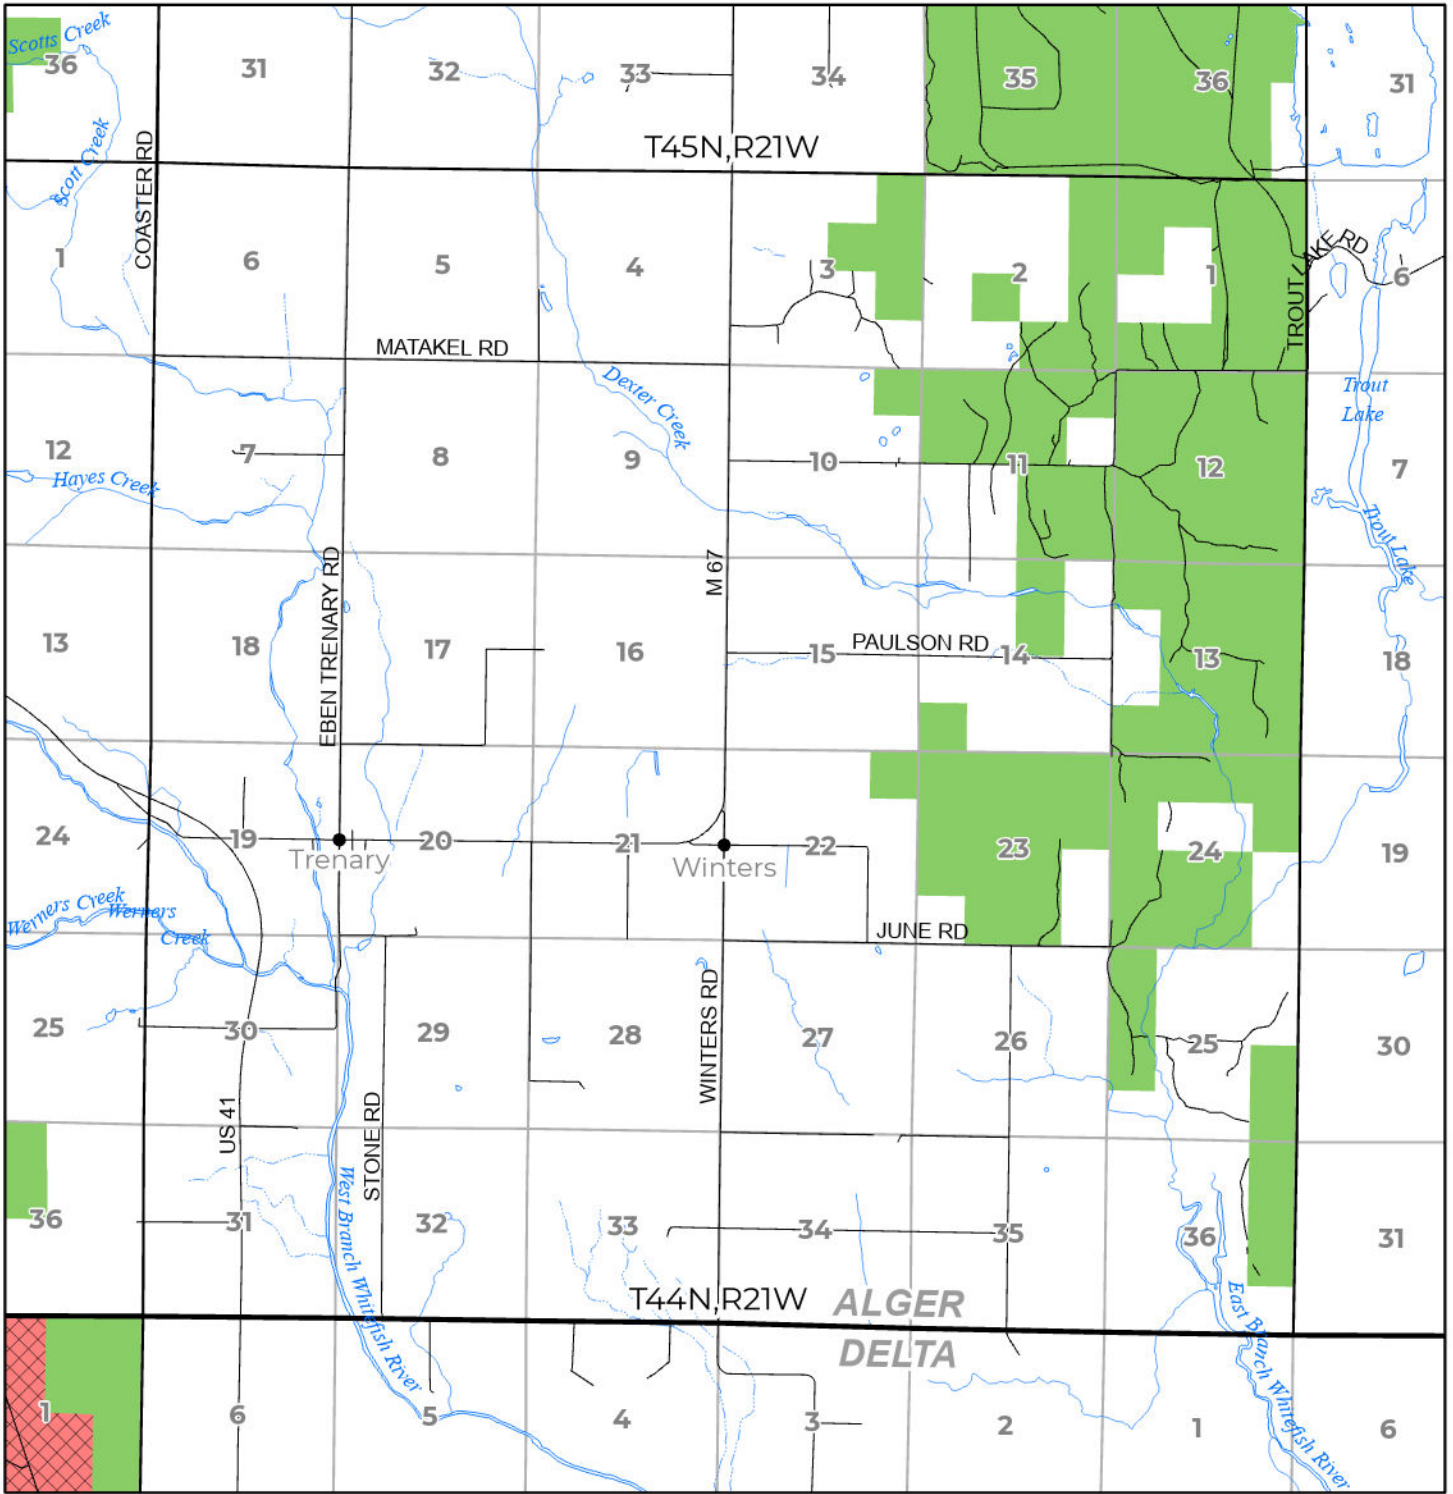

2024 FUELWOOD COLLECTION
 ALGER COUNTY
 T44N,R21W

- Open (Recently Closed Timber Sale)
- Open
- Open (Military Restrictions – Possible closure from May to September)
- Closed