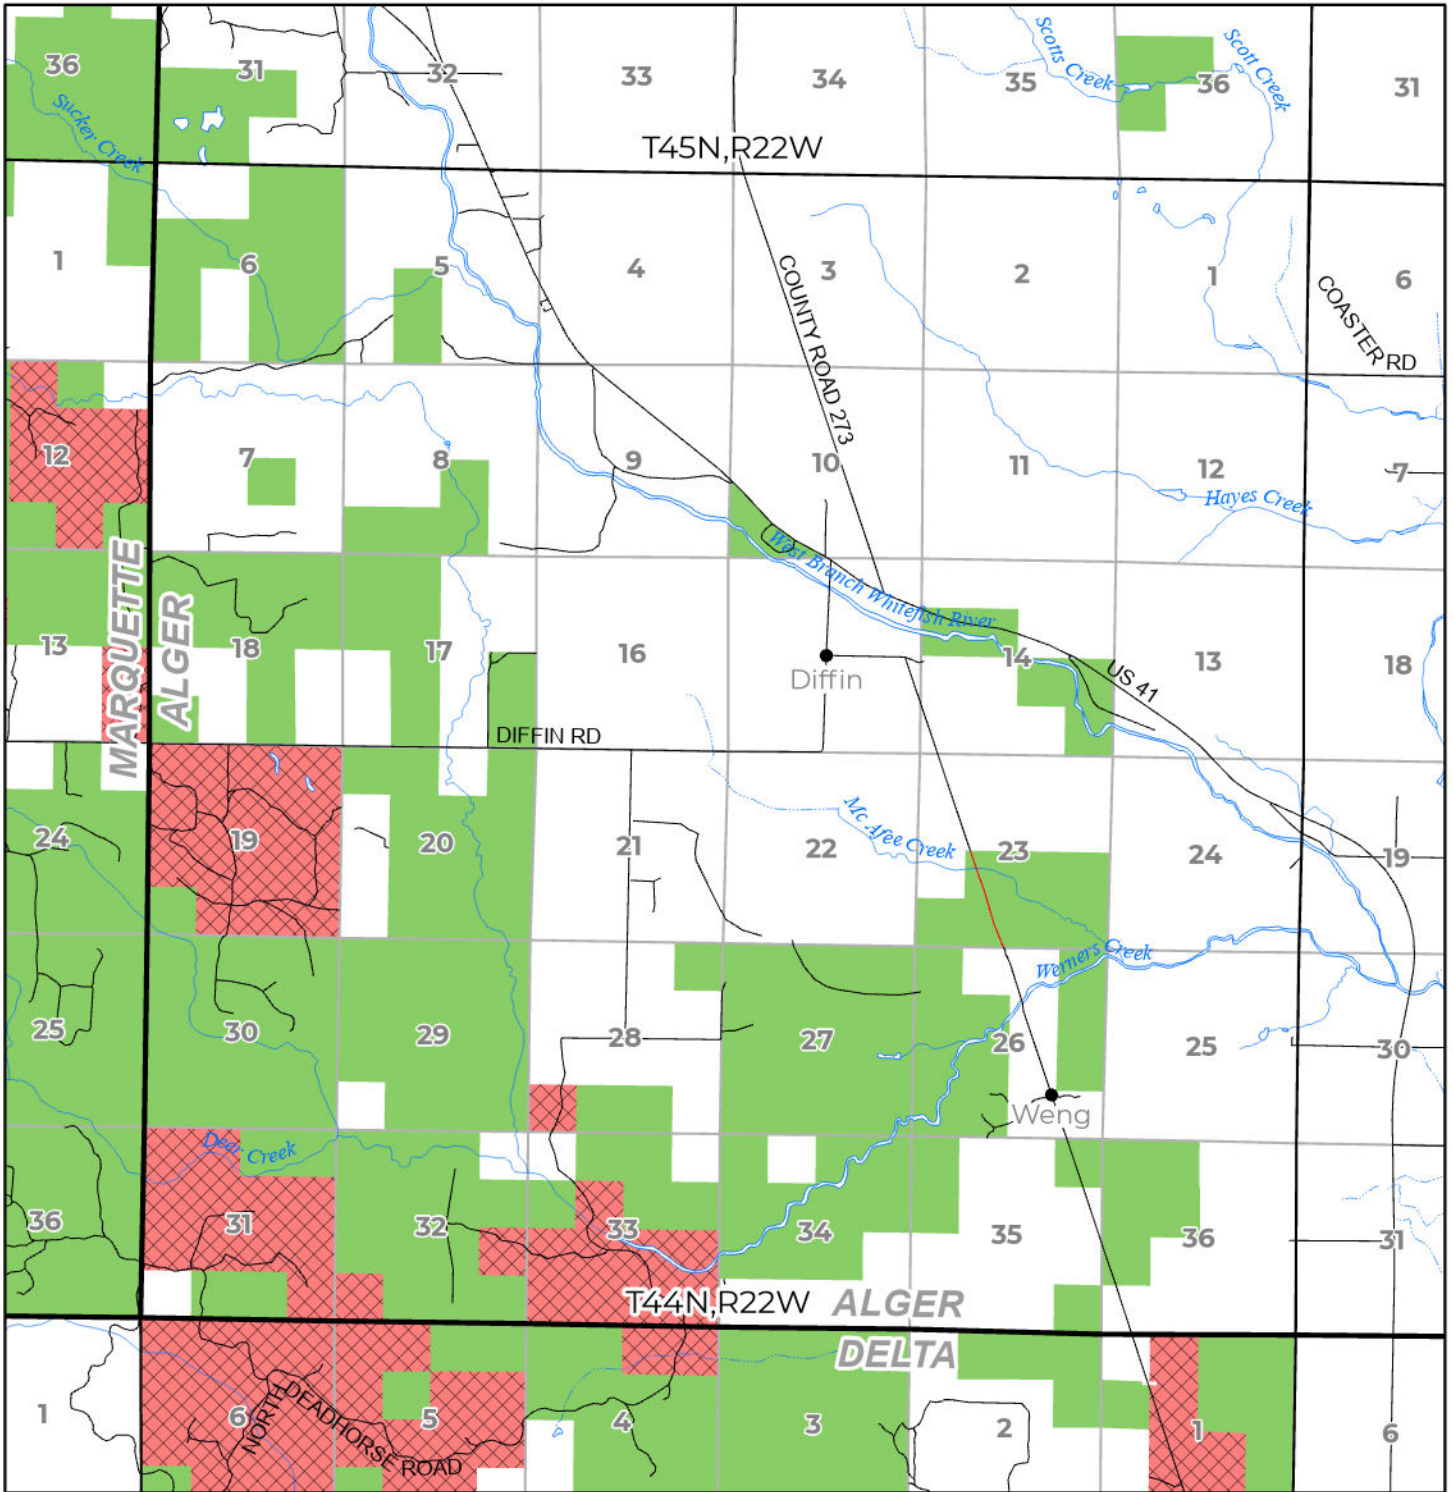

2024 FUELWOOD COLLECTION  
 ALGER COUNTY  
 T44N,R22W

-  Open (Recently Closed Timber Sale)
-  Open
-  Open (Military Restrictions - Possible closure from May to September)
-  Closed