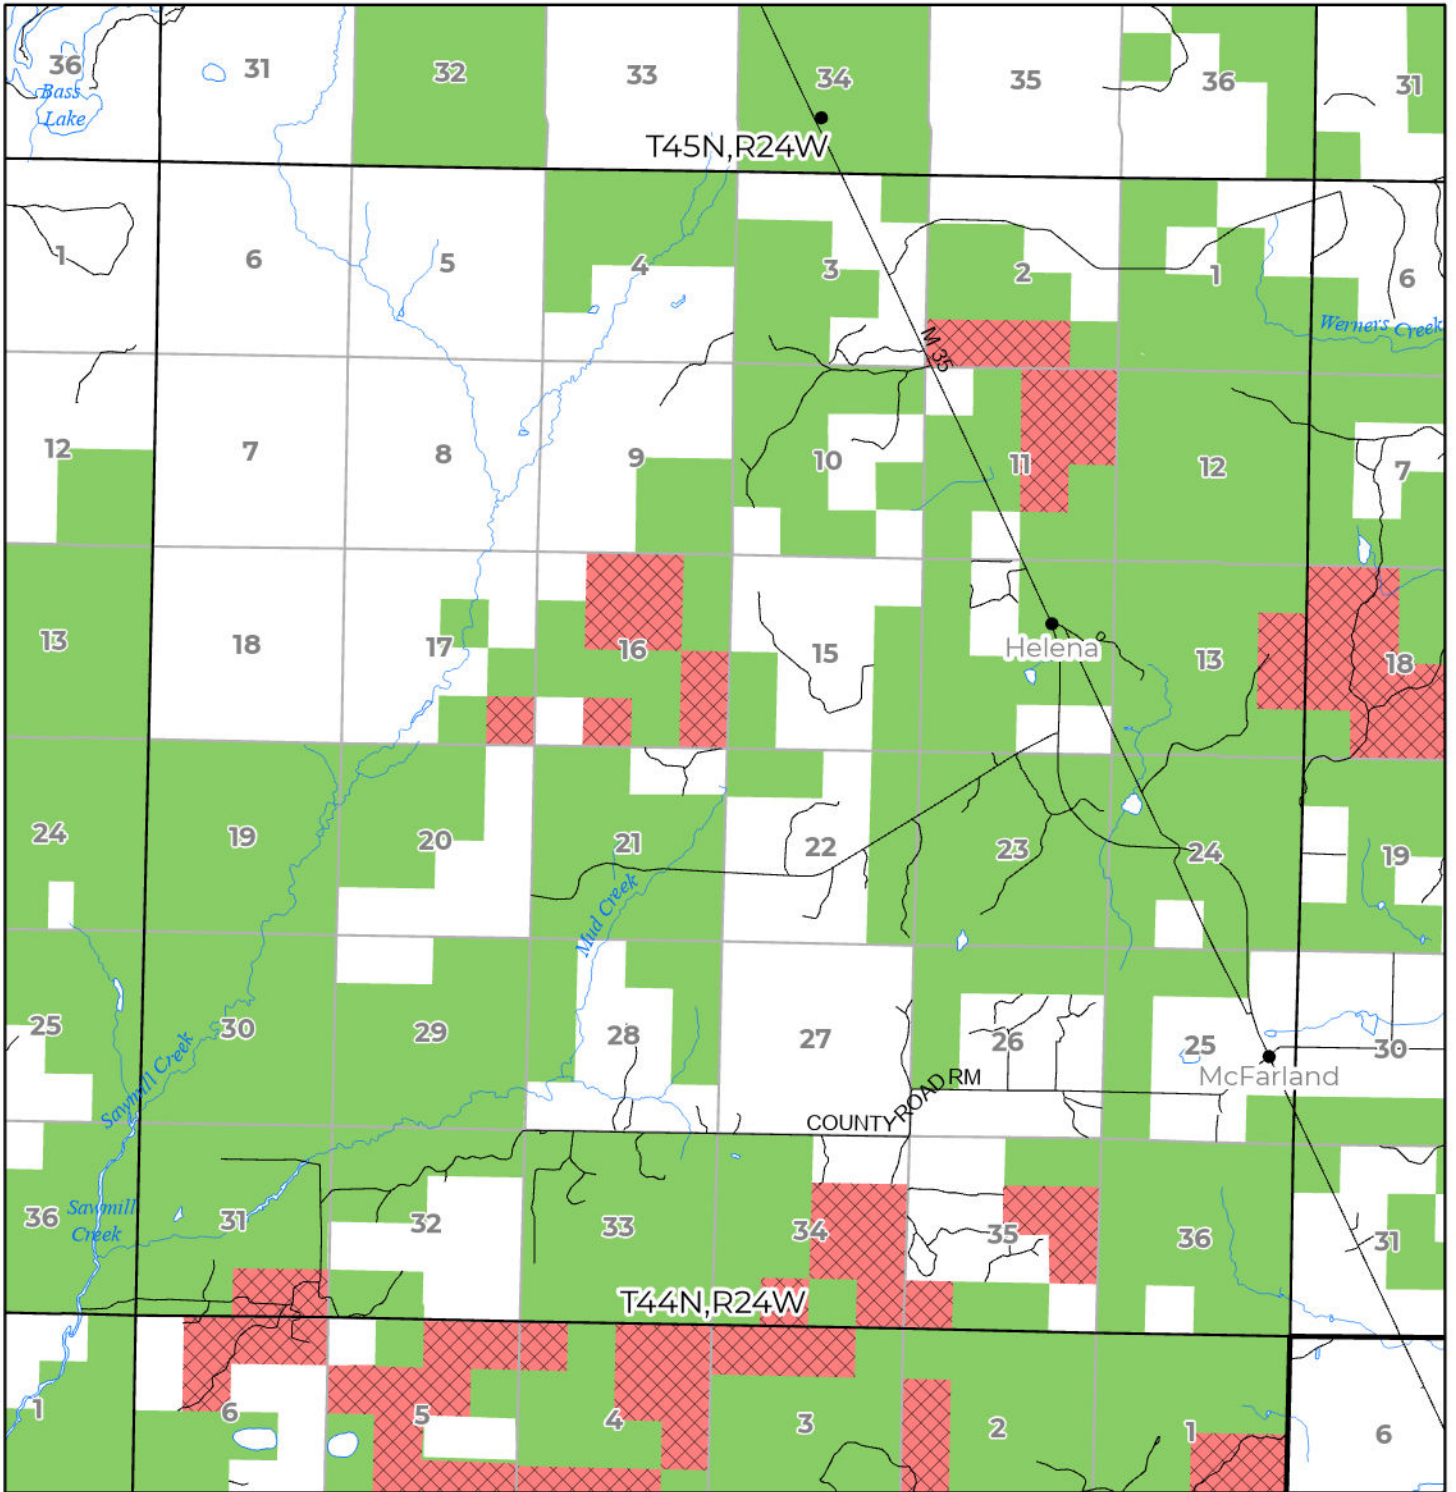

2024 FUELWOOD COLLECTION
 MARQUETTE COUNTY
T44N,R24W

- Open (Recently Closed Timber Sale)
- Open
- Open (Military Restrictions - Possible closure from May to September)
- Closed