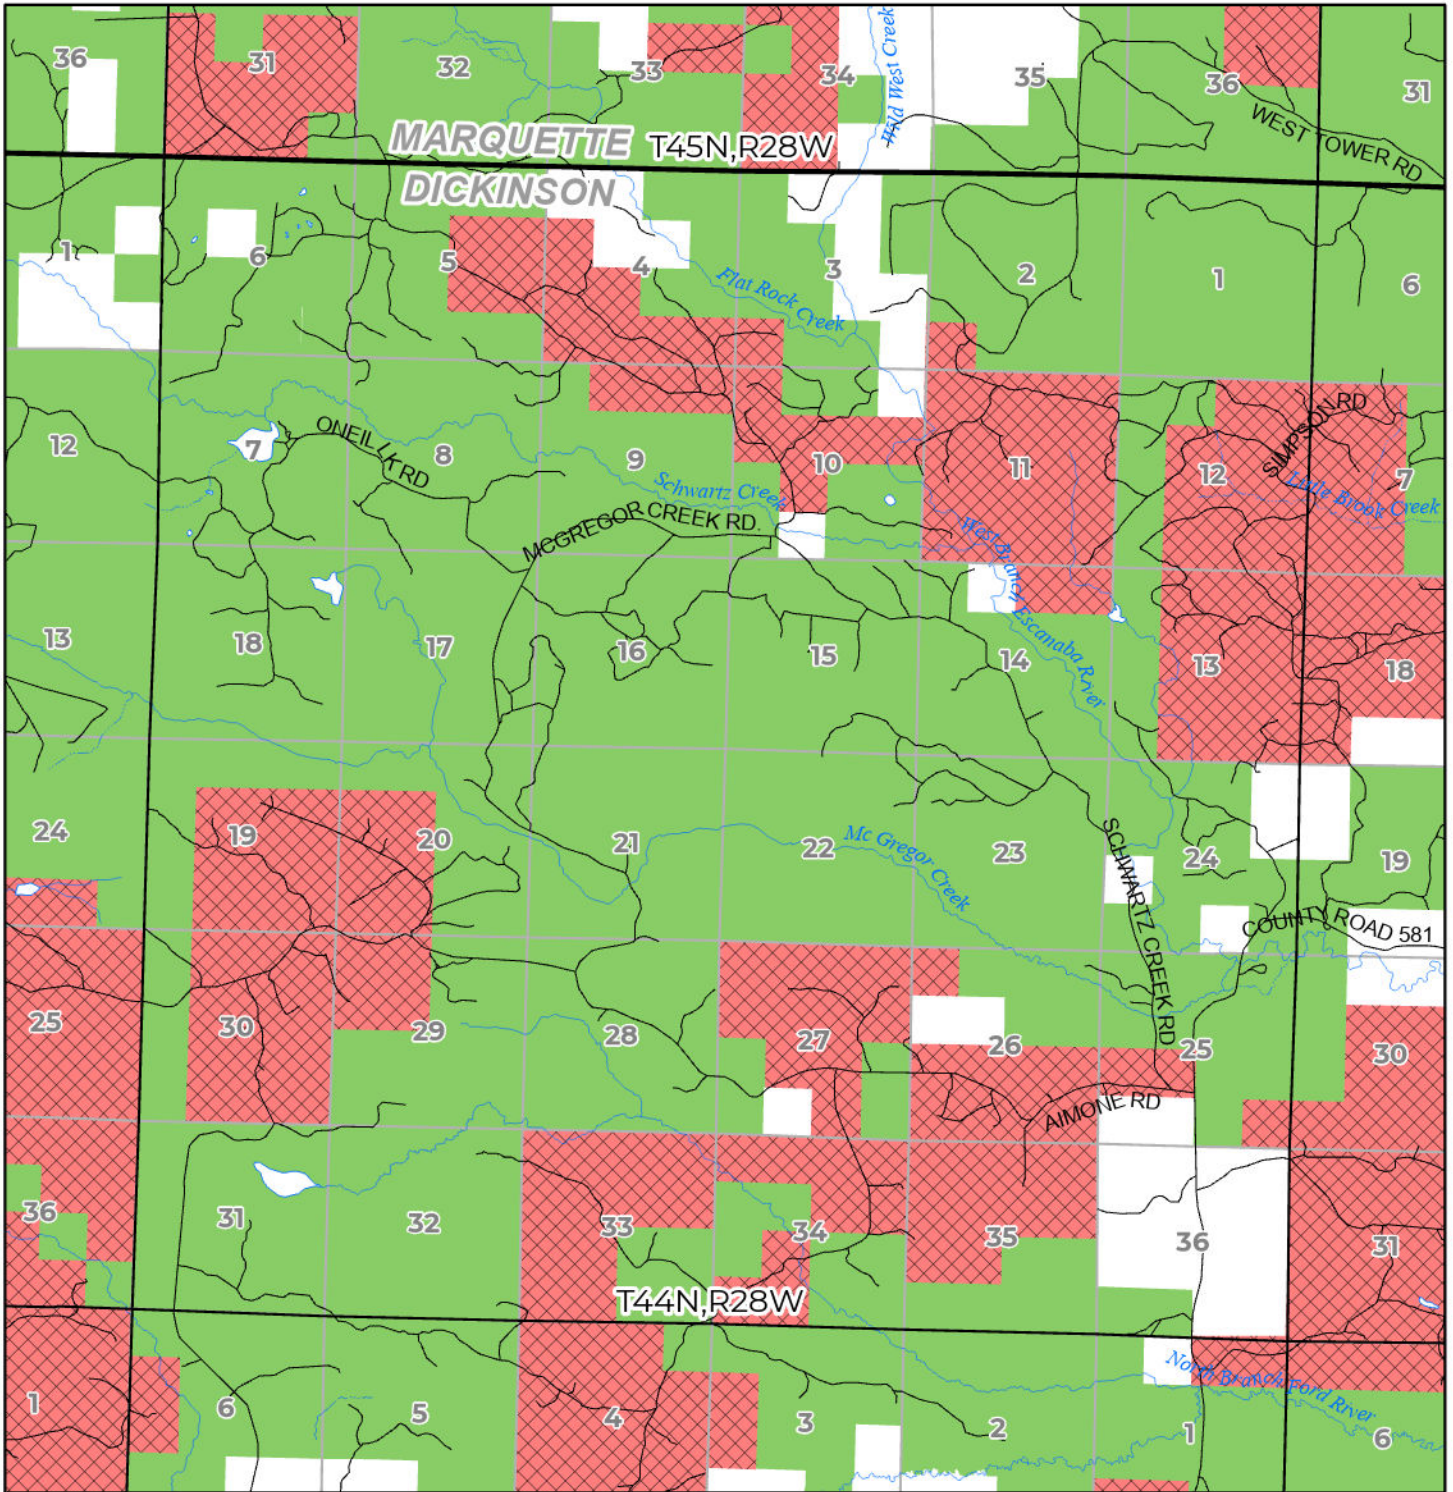

2024 FUELWOOD COLLECTION  
 DICKINSON COUNTY  
**T44N,R28W**

- Open (Recently Closed Timber Sale)
- Open
- Open (Military Restrictions – Possible closure from May to September)
- Closed