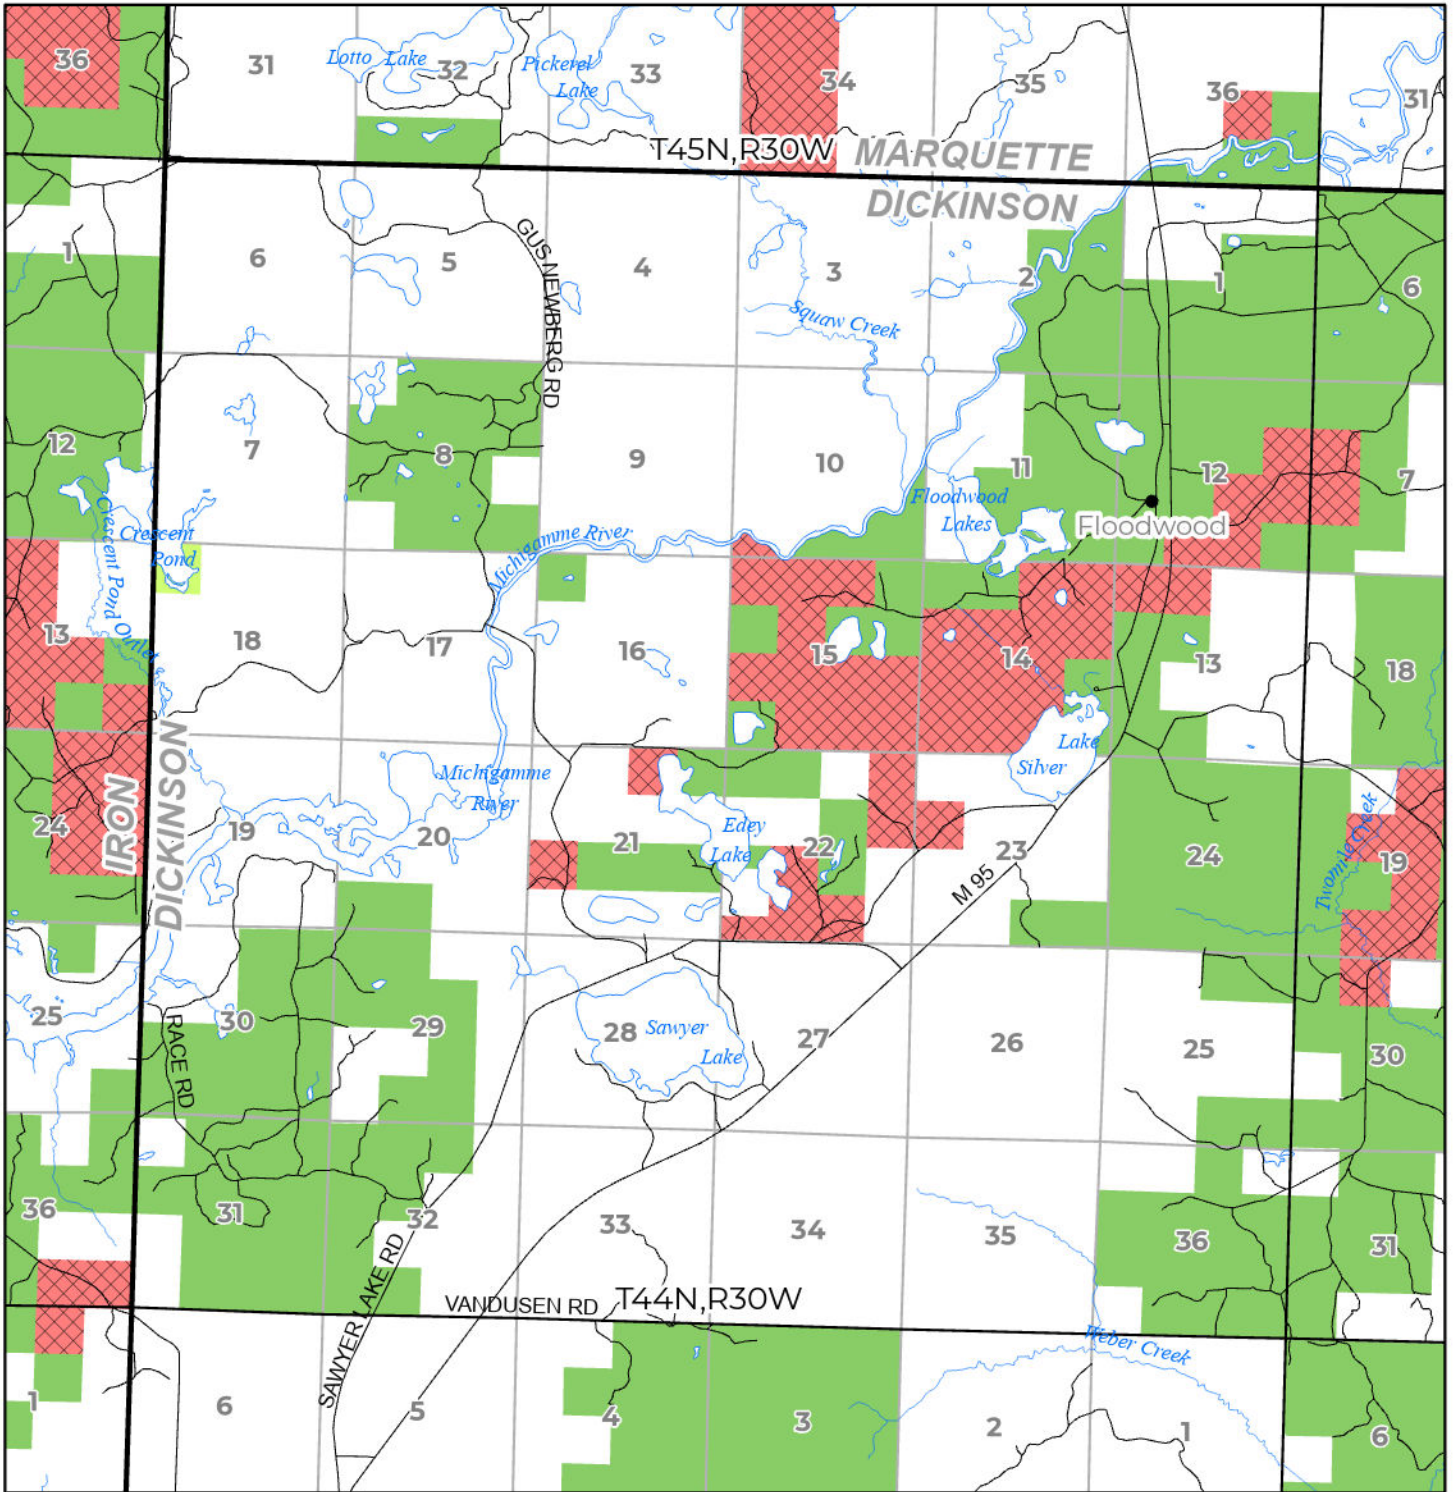

2024 FUELWOOD COLLECTION
 DICKINSON COUNTY
 T44N,R30W

- Open (Recently Closed Timber Sale)
- Open
- Open (Military Restrictions - Possible closure from May to September)
- Closed