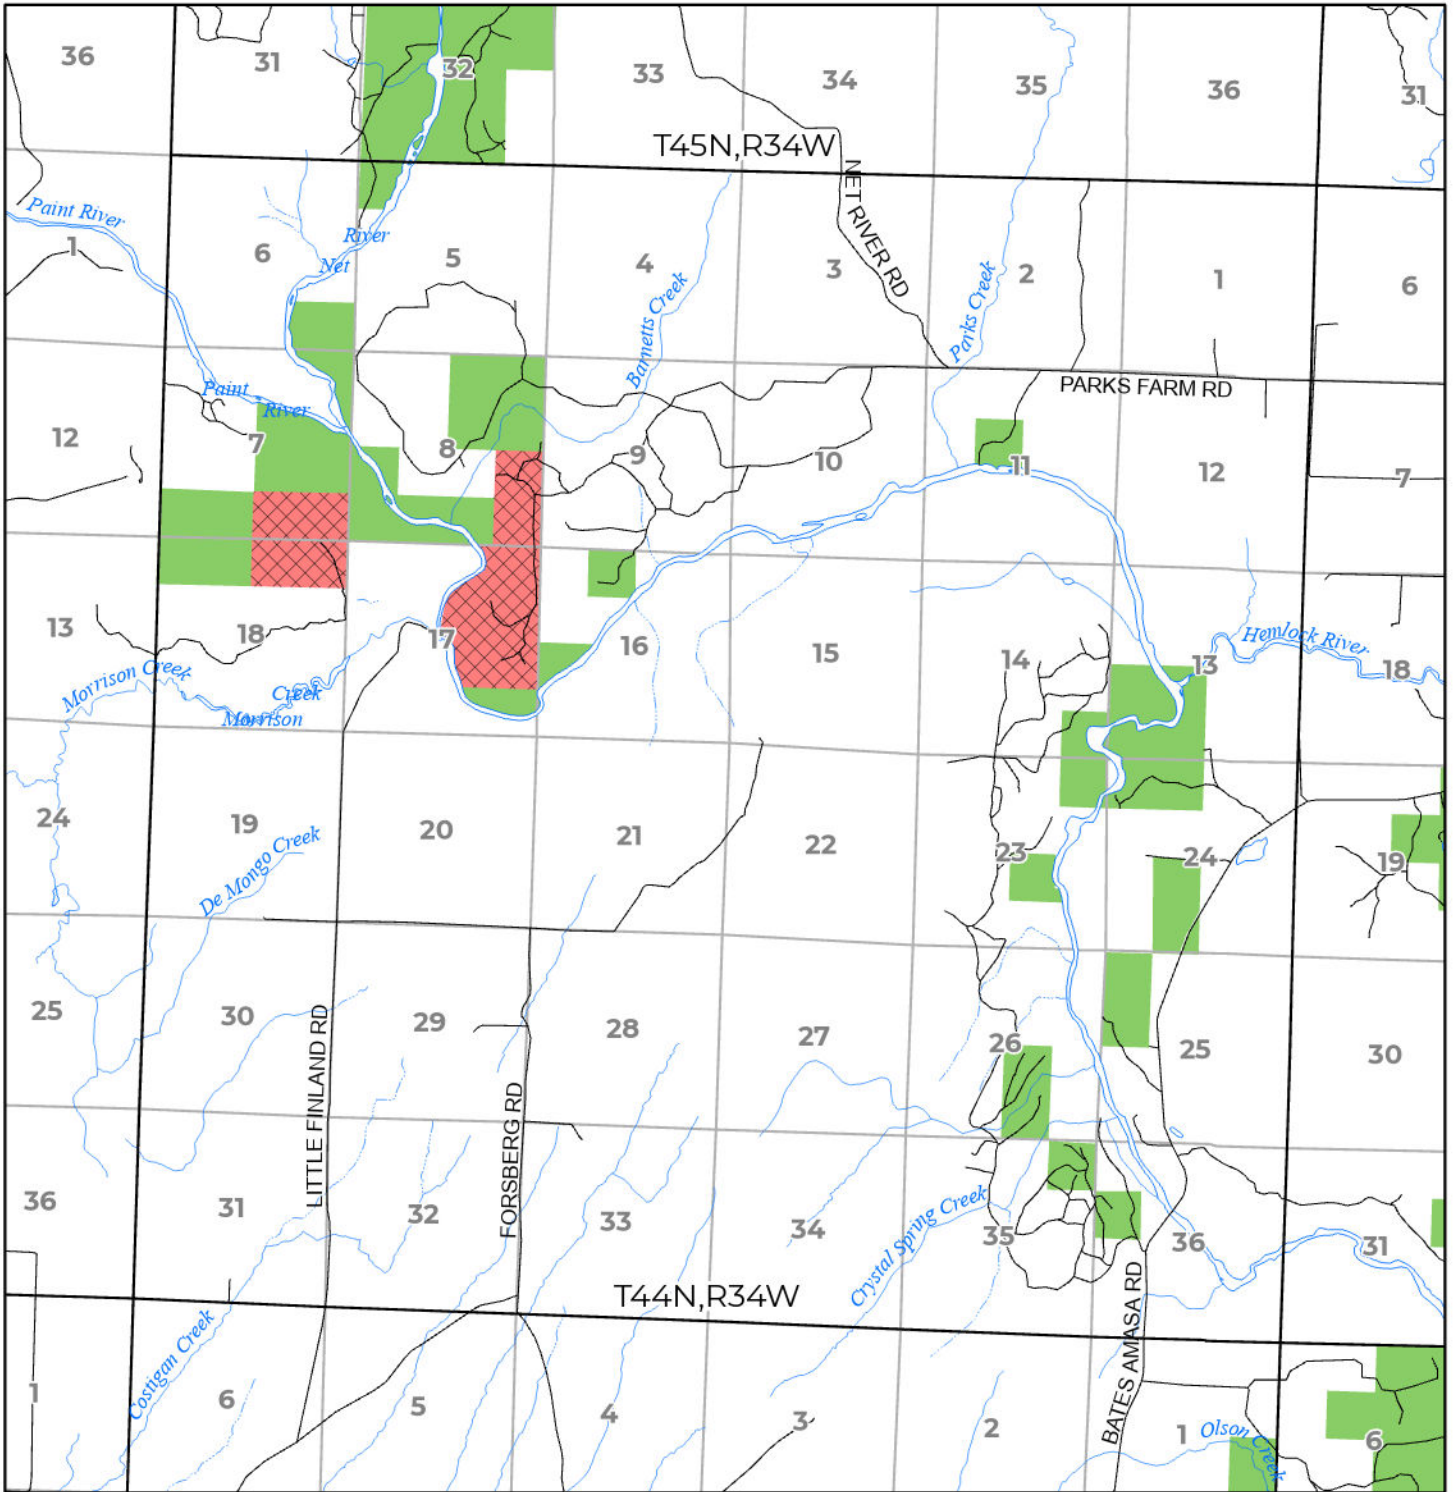

2024 FUELWOOD COLLECTION
 IRON COUNTY
T44N,R34W

- Open (Recently Closed Timber Sale)
- Open
- Open (Military Restrictions – Possible closure from May to September)
- Closed