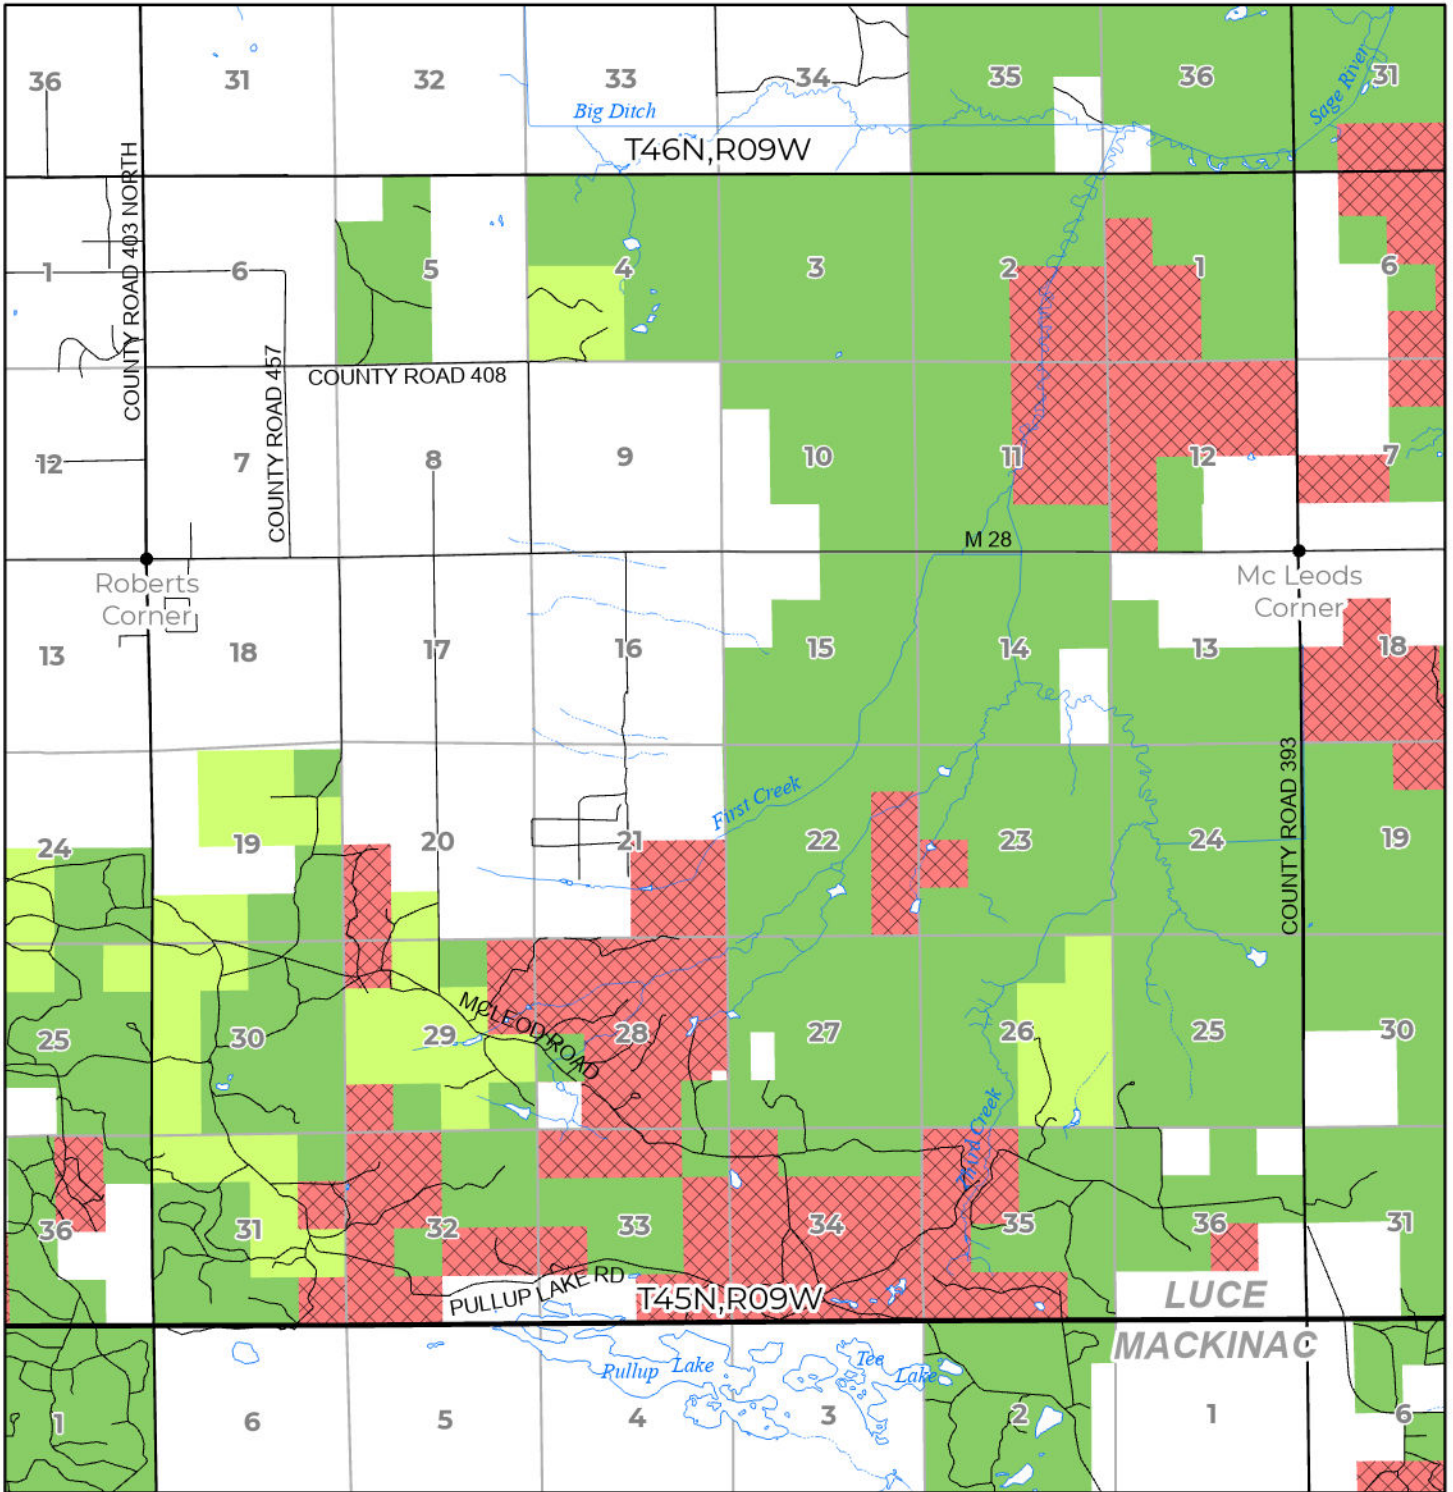

2024 FUELWOOD COLLECTION
 LUCE COUNTY
T45N,R09W

- Open (Recently Closed Timber Sale)
- Open
- Open (Military Restrictions – Possible closure from May to September)
- Closed