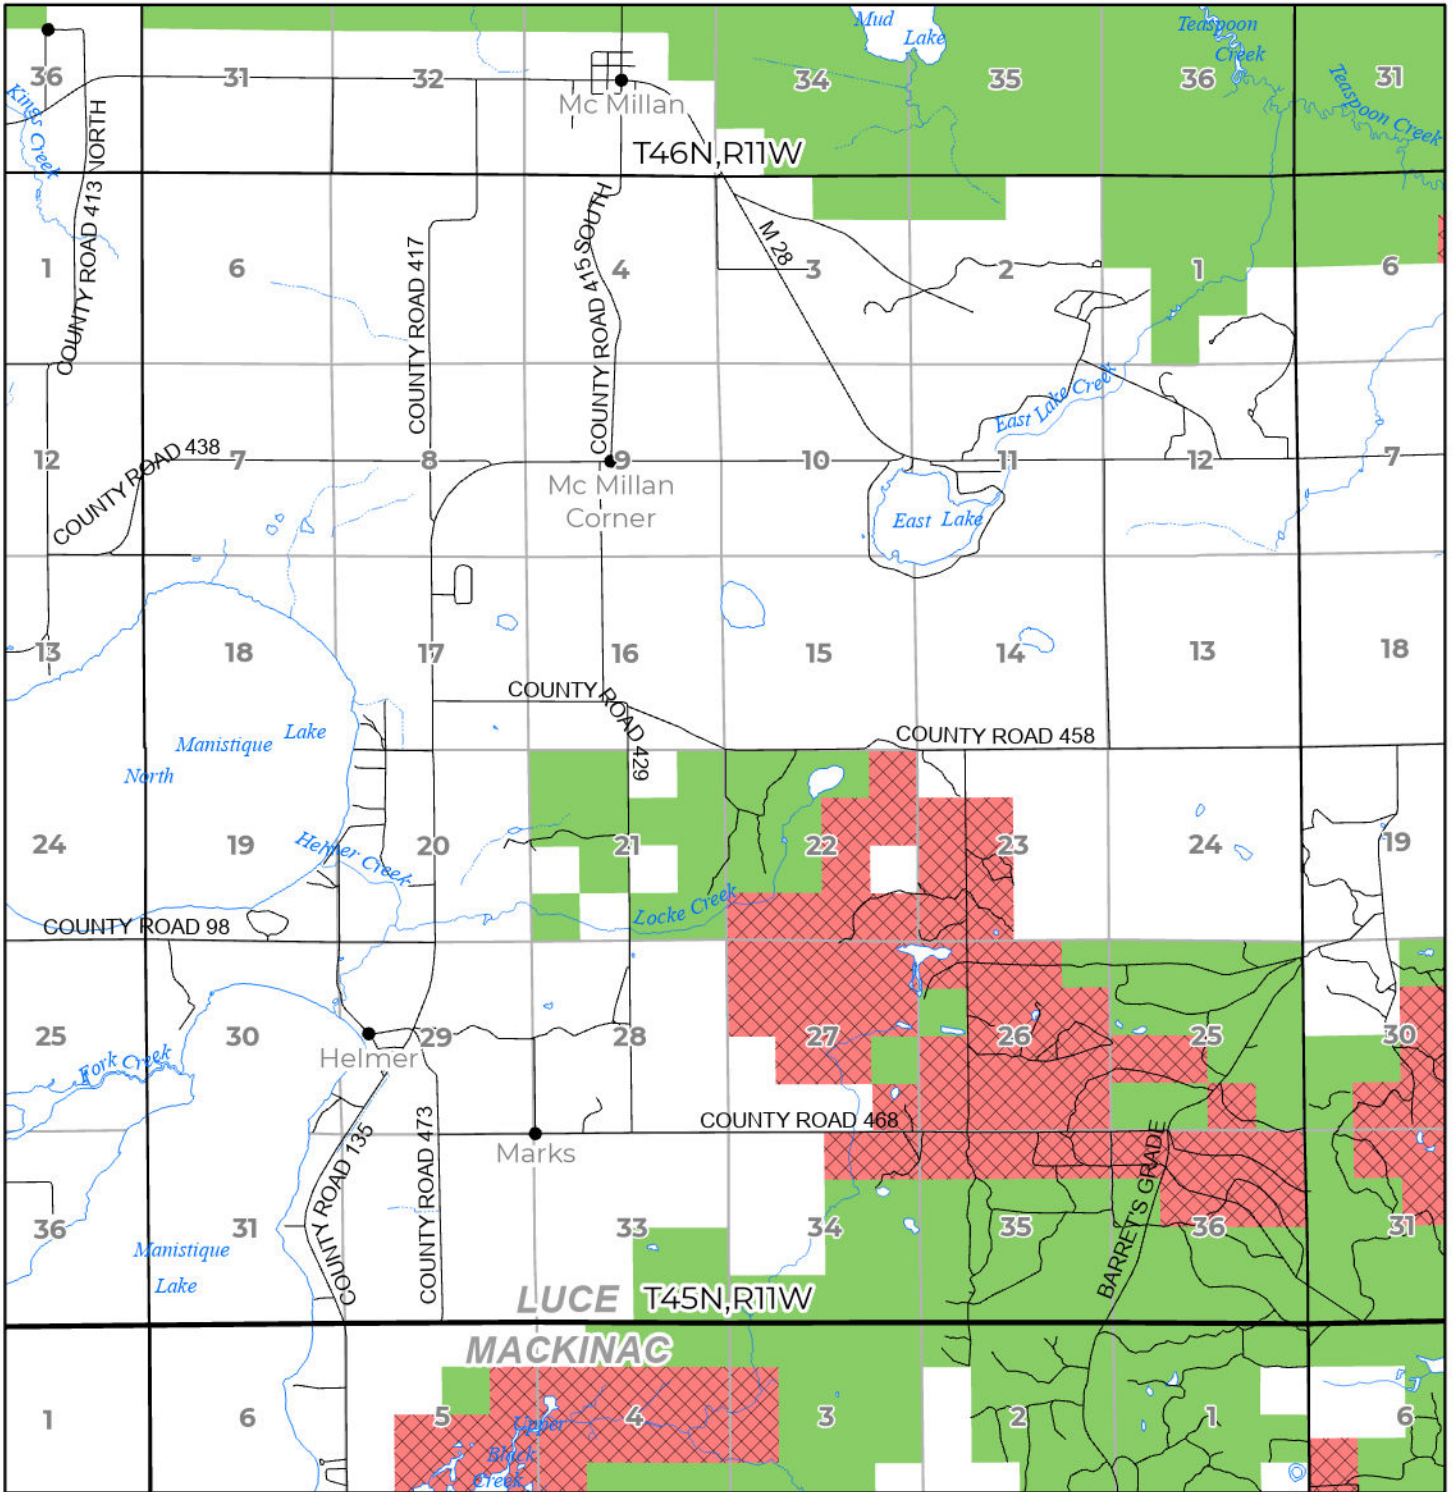

2024 FUELWOOD COLLECTION  
 LUCE COUNTY  
**T45N,R11W**

- Open (Recently Closed Timber Sale)
- Open
- Open (Military Restrictions - Possible closure from May to September)
- Closed