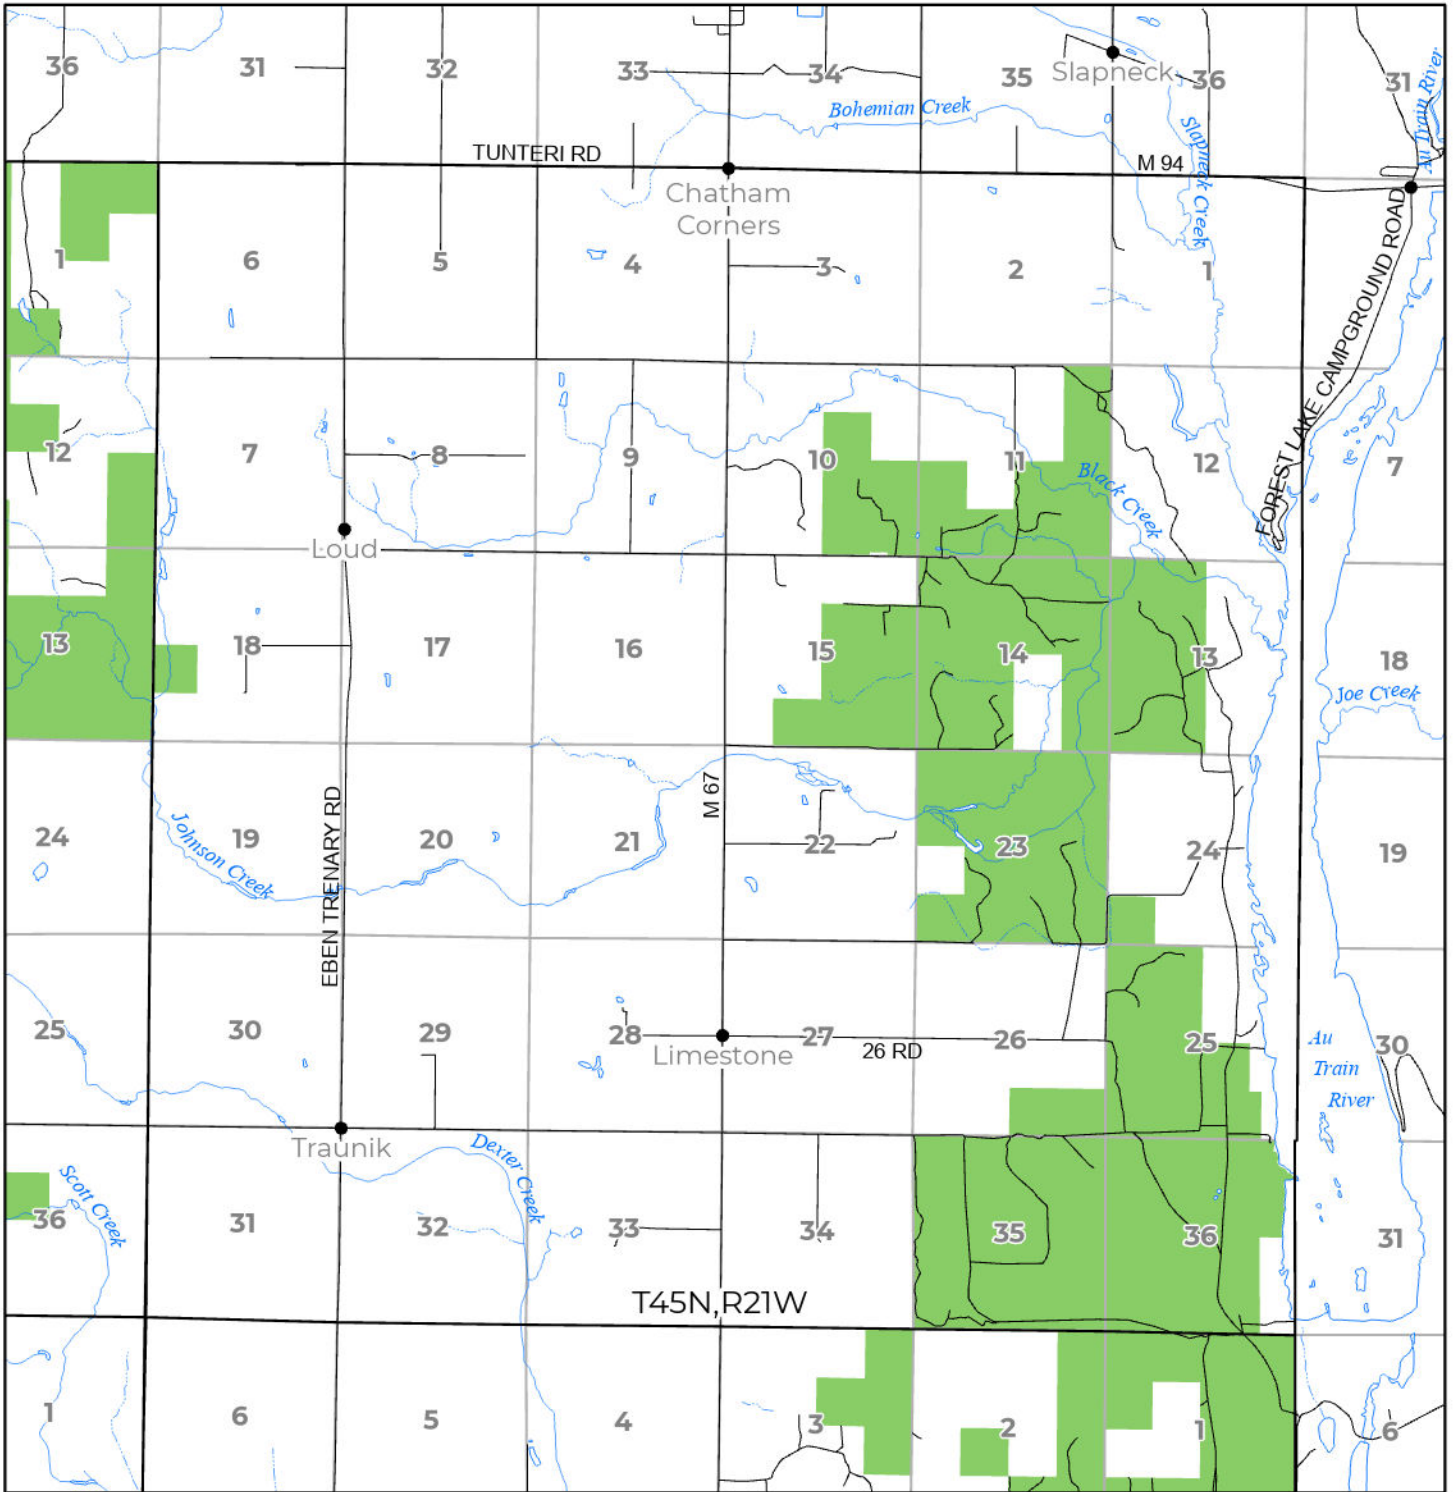

2024 FUELWOOD COLLECTION  
 ALGER COUNTY  
 T45N,R21W

- Open (Recently Closed Timber Sale)
- Open
- Open (Military Restrictions – Possible closure from May to September)
- Closed