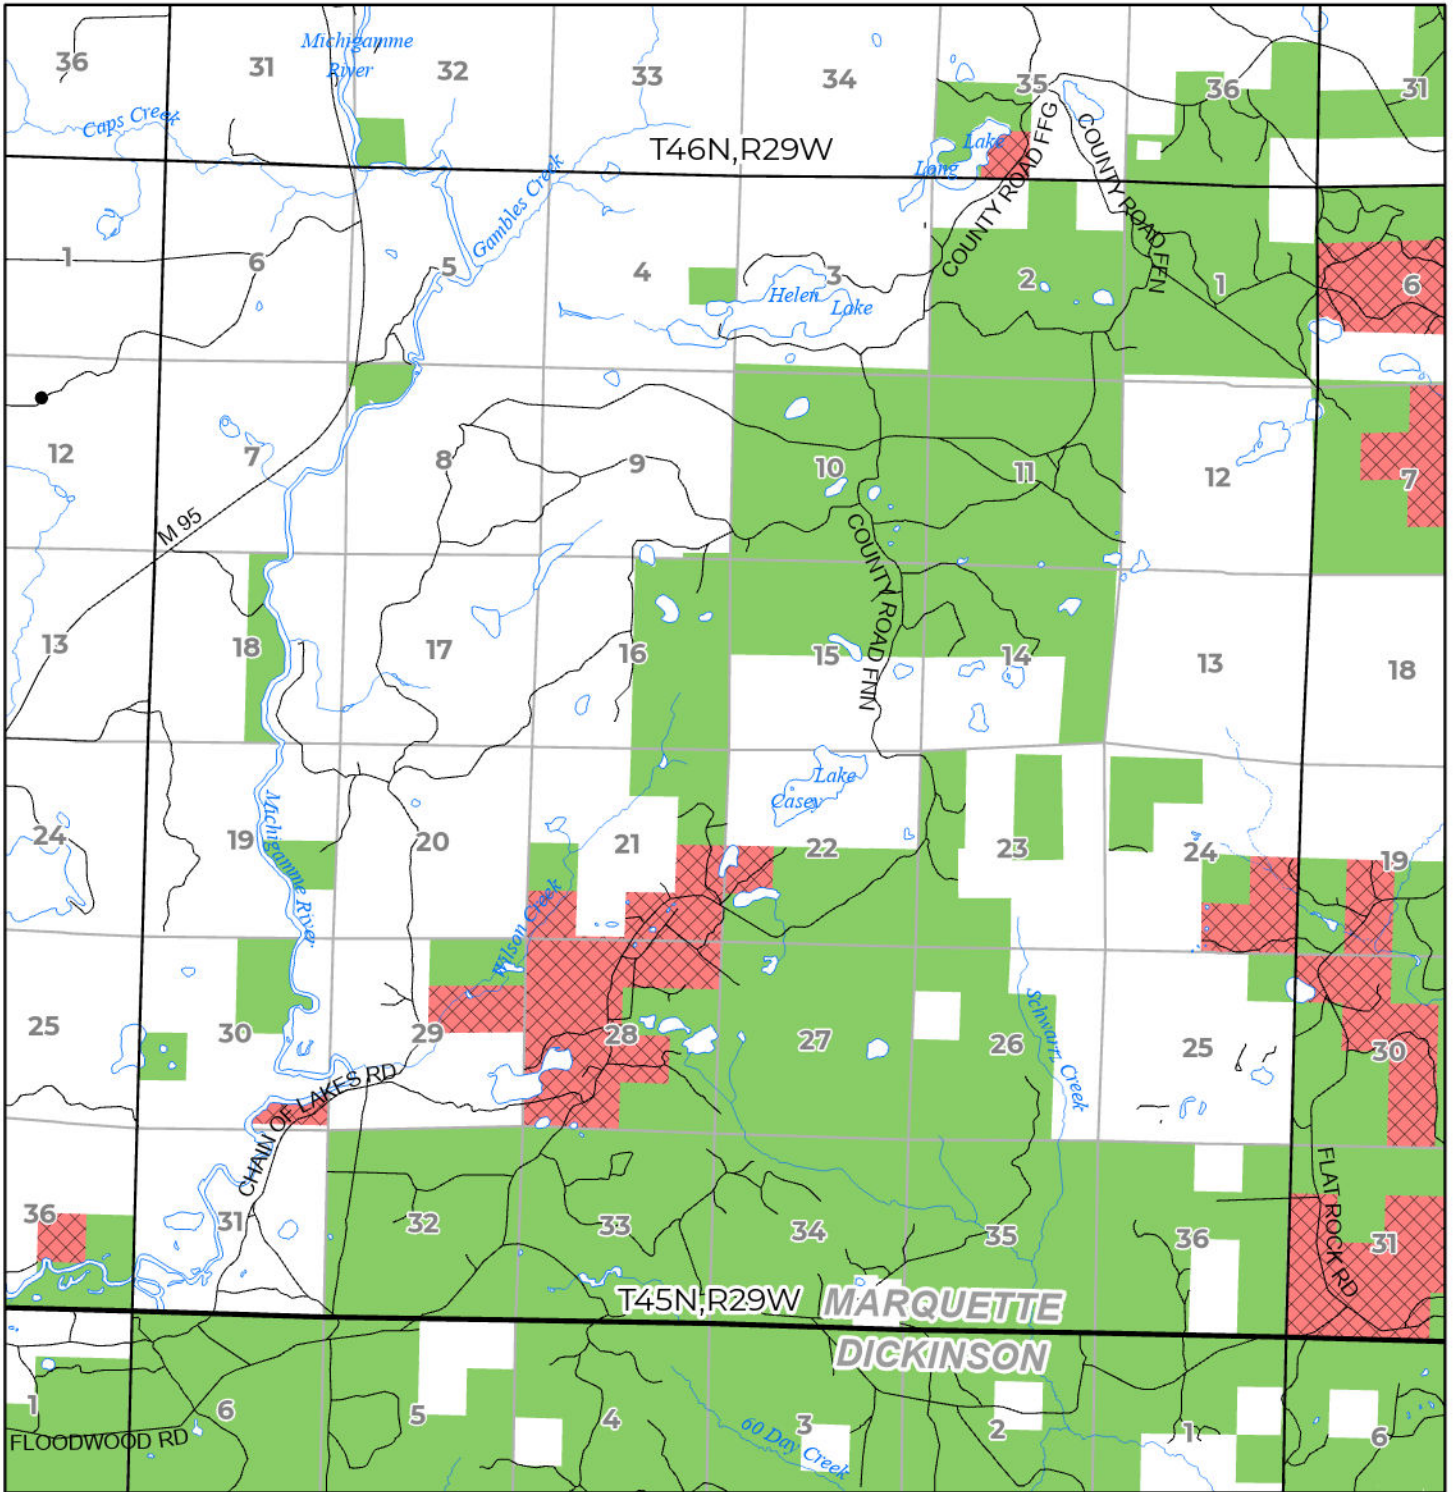

2024 FUELWOOD COLLECTION  
 MARQUETTE COUNTY  
**T45N,R29W**

- Open (Recently Closed Timber Sale)
- Open
- Open (Military Restrictions - Possible closure from May to September)
- Closed