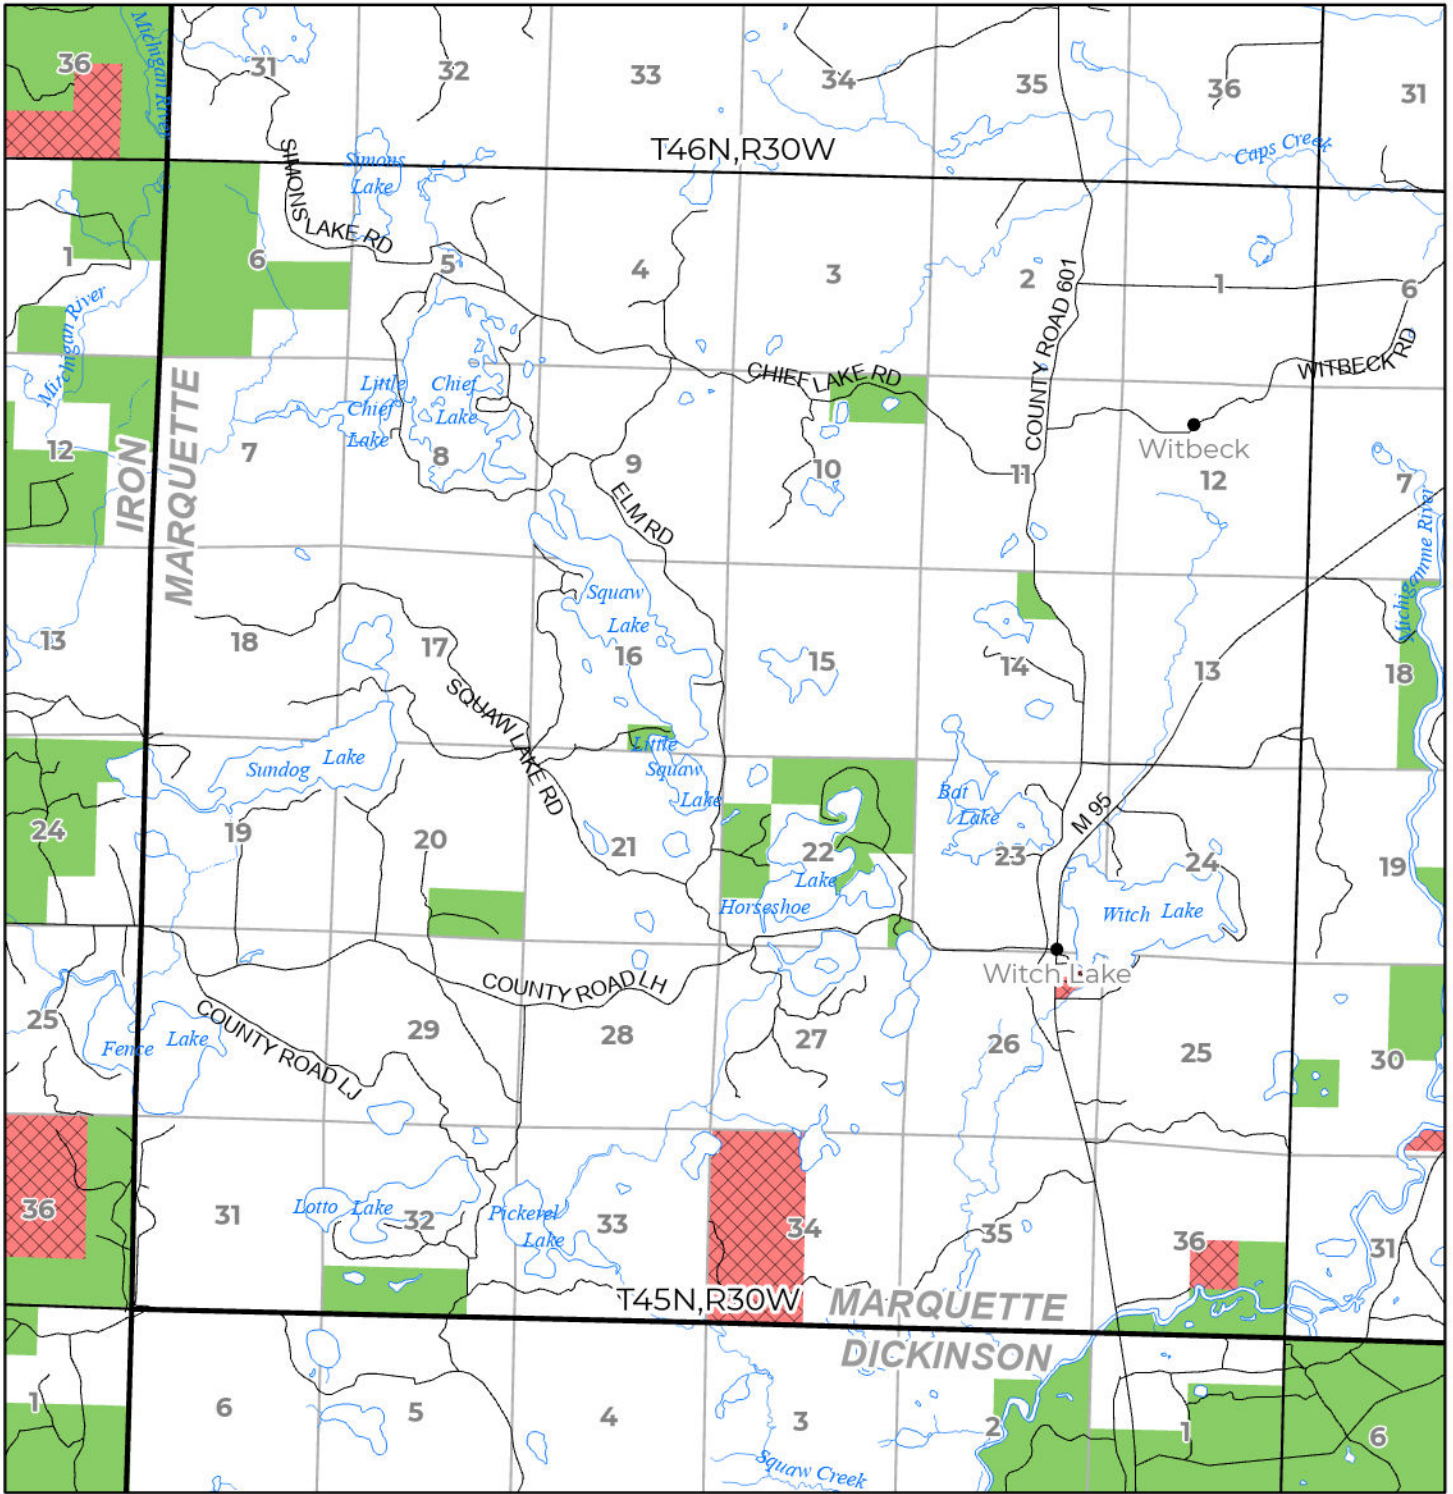

2024 FUELWOOD COLLECTION
 MARQUETTE COUNTY
T45N,R30W

- Open (Recently Closed Timber Sale)
- Open
- Open (Military Restrictions - Possible closure from May to September)
- Closed