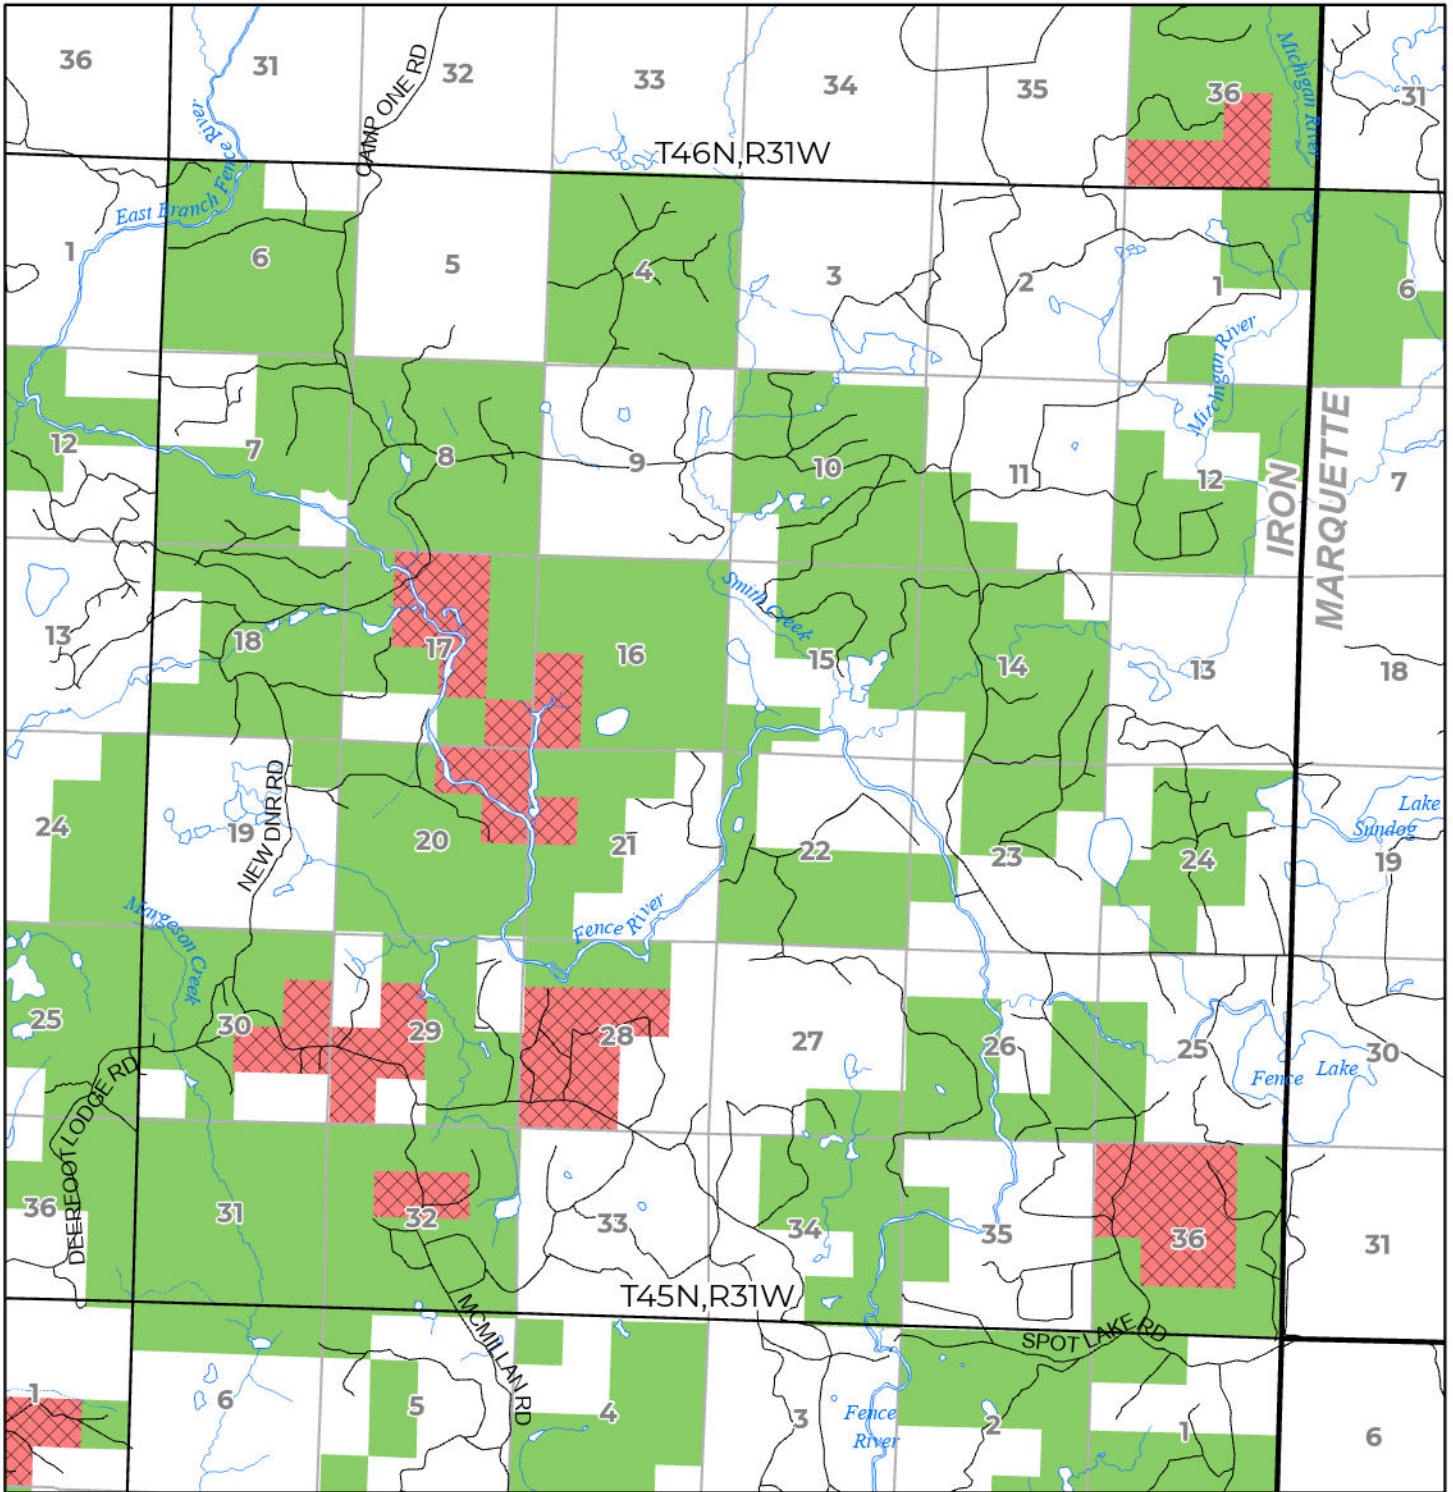

2024 FUELWOOD COLLECTION
 IRON COUNTY
 T45N,R31W

- Open (Recently Closed Timber Sale)
- Open
- Open (Military Restrictions – Possible closure from May to September)
- Closed