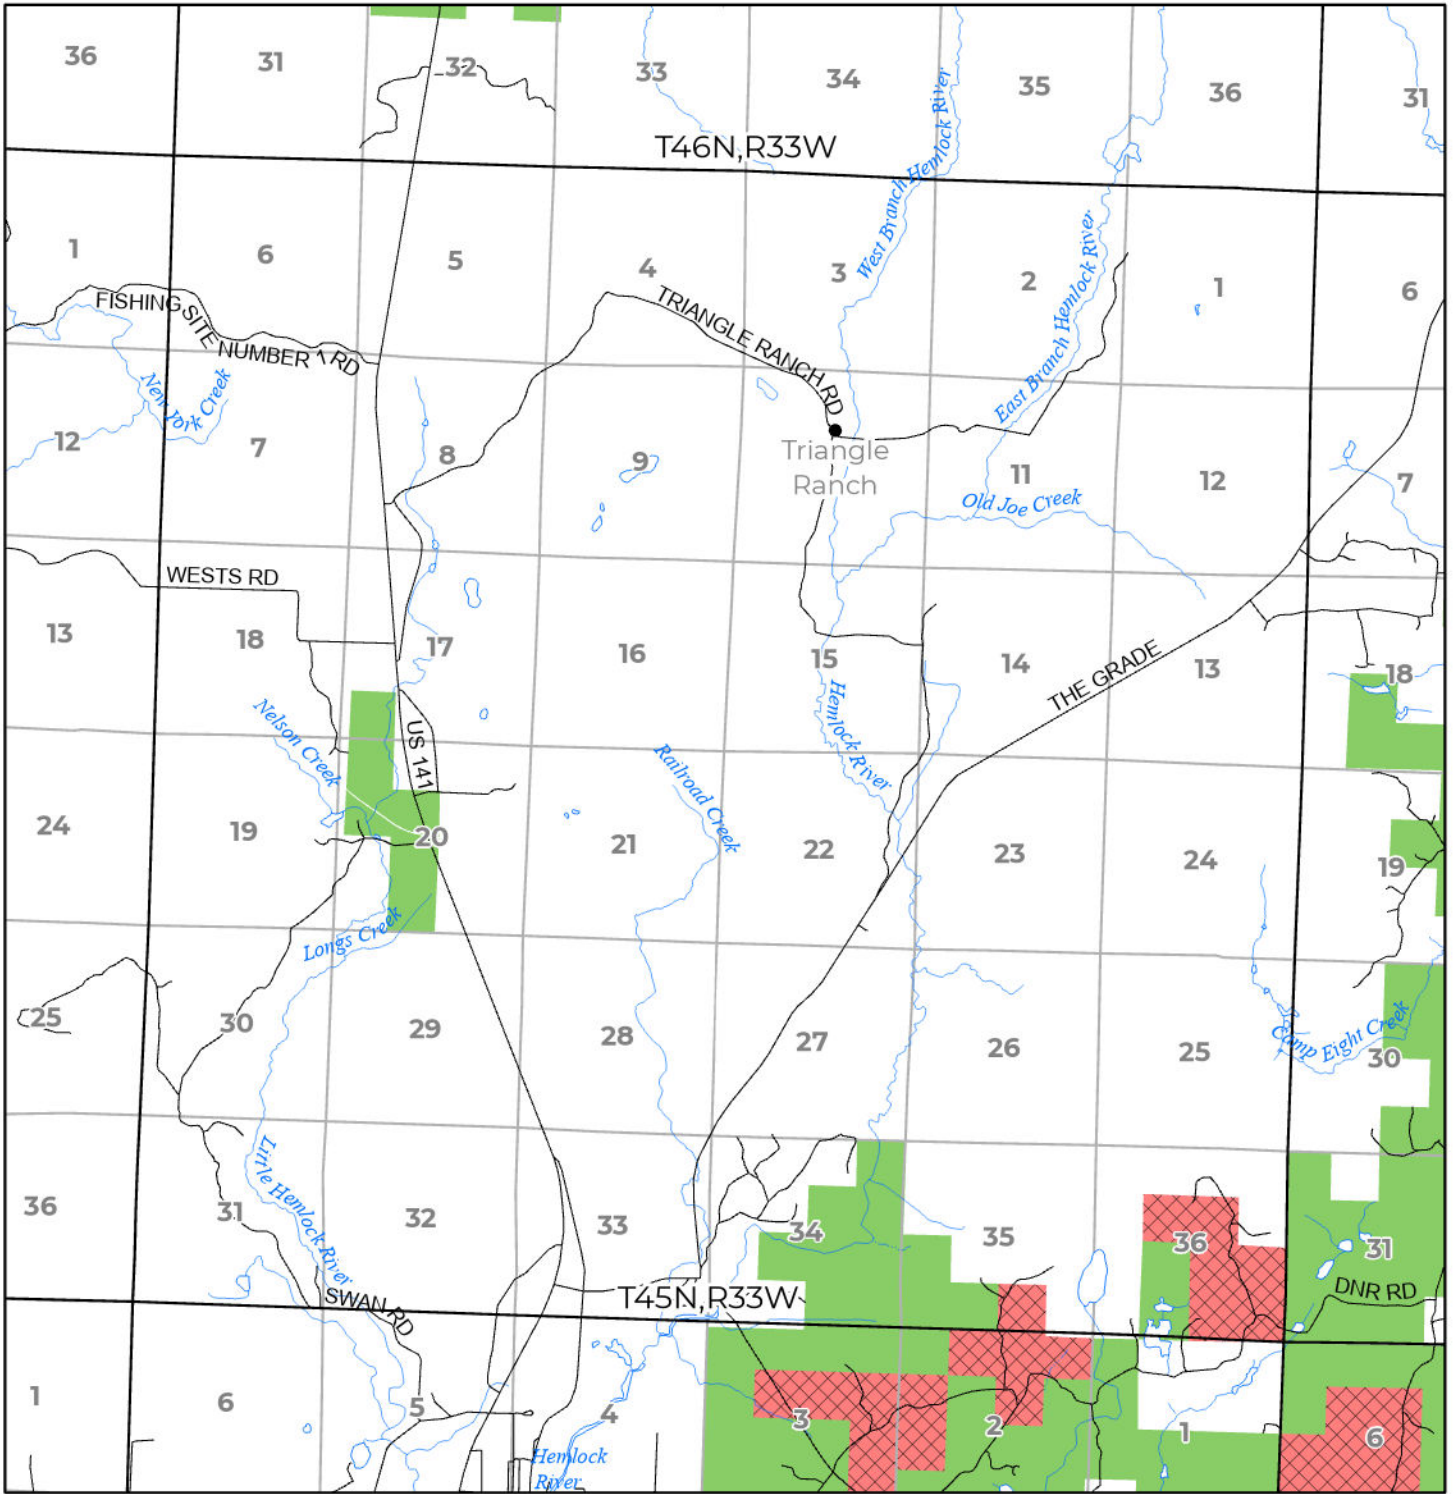

2024 FUELWOOD COLLECTION  
 IRON COUNTY  
**T45N,R33W**

- Open (Recently Closed Timber Sale)
- Open
- Open (Military Restrictions – Possible closure from May to September)
- Closed