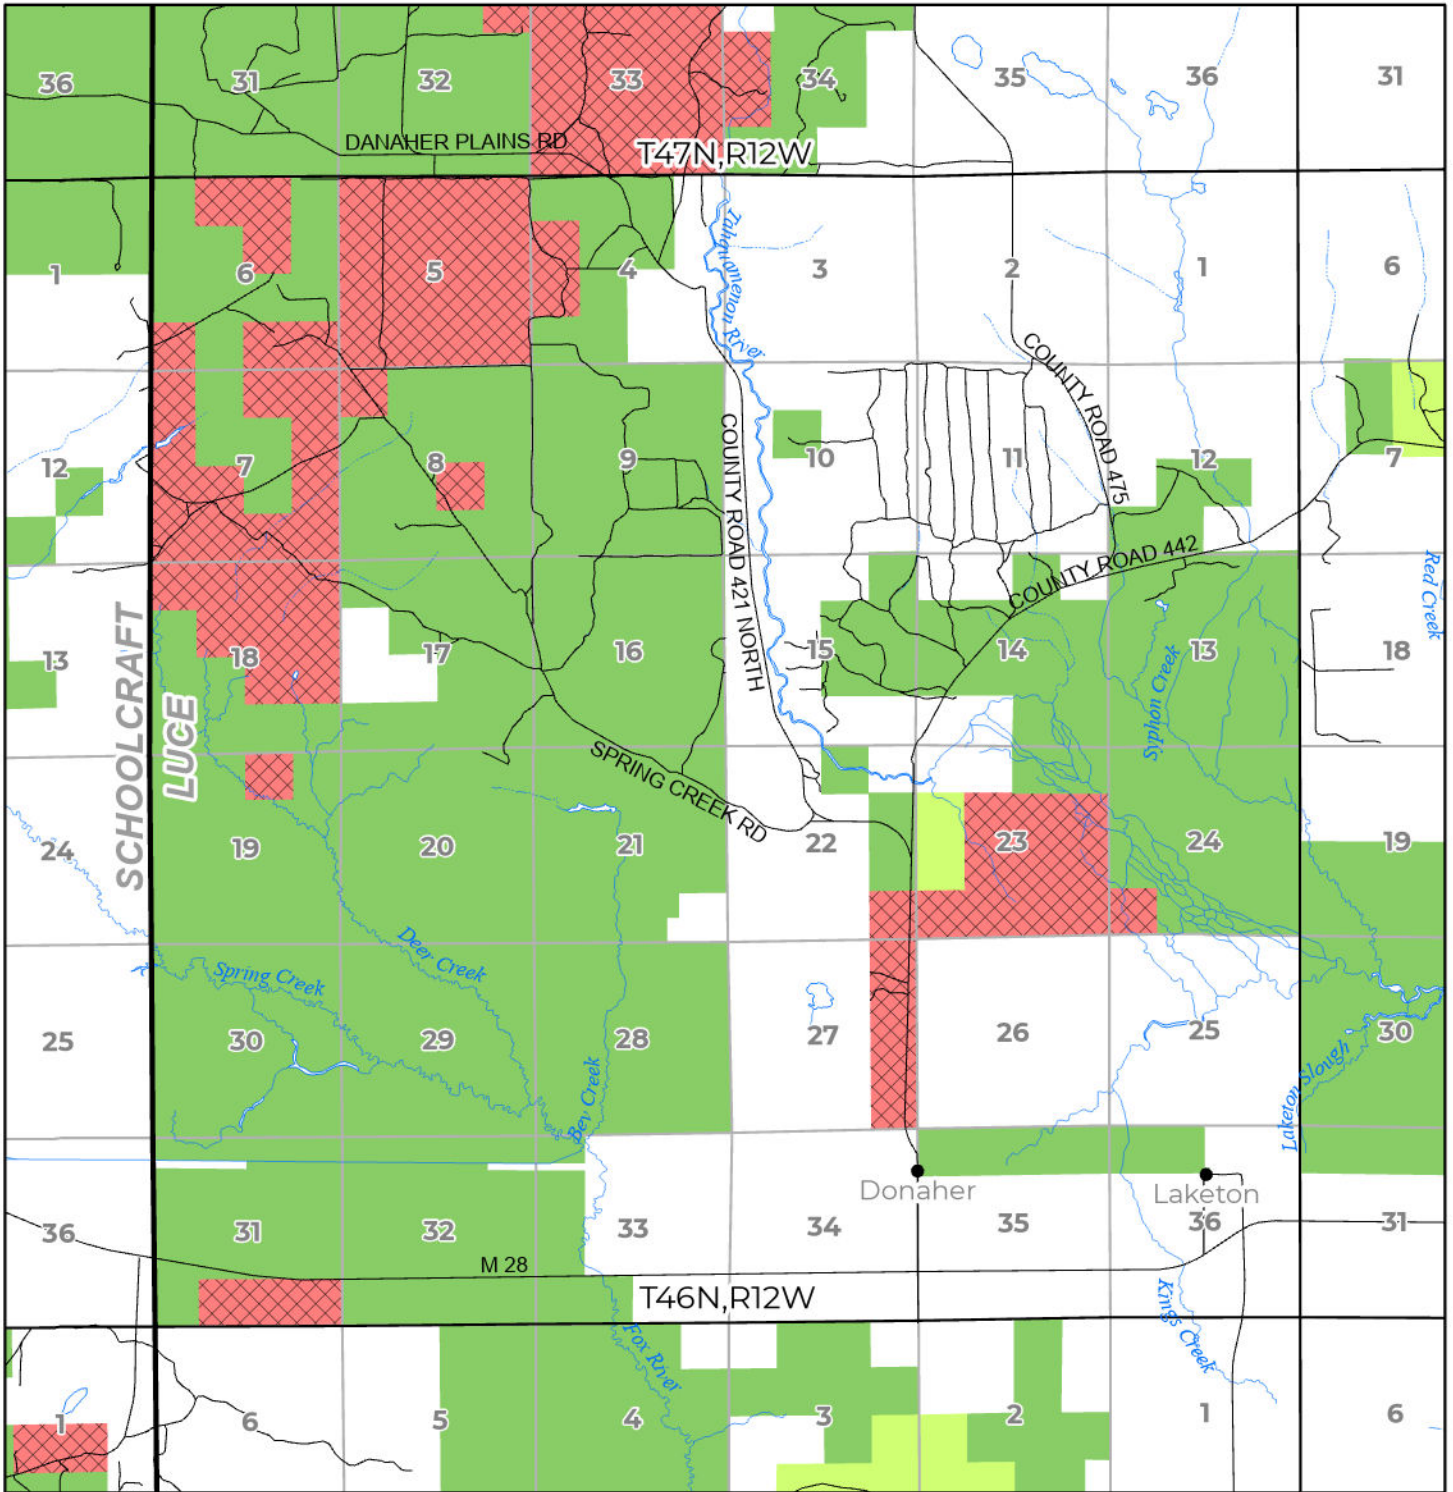

2024 FUELWOOD COLLECTION  
 LUCE COUNTY  
 T46N,R12W

- Open (Recently Closed Timber Sale)
- Open
- Open (Military Restrictions – Possible closure from May to September)
- Closed