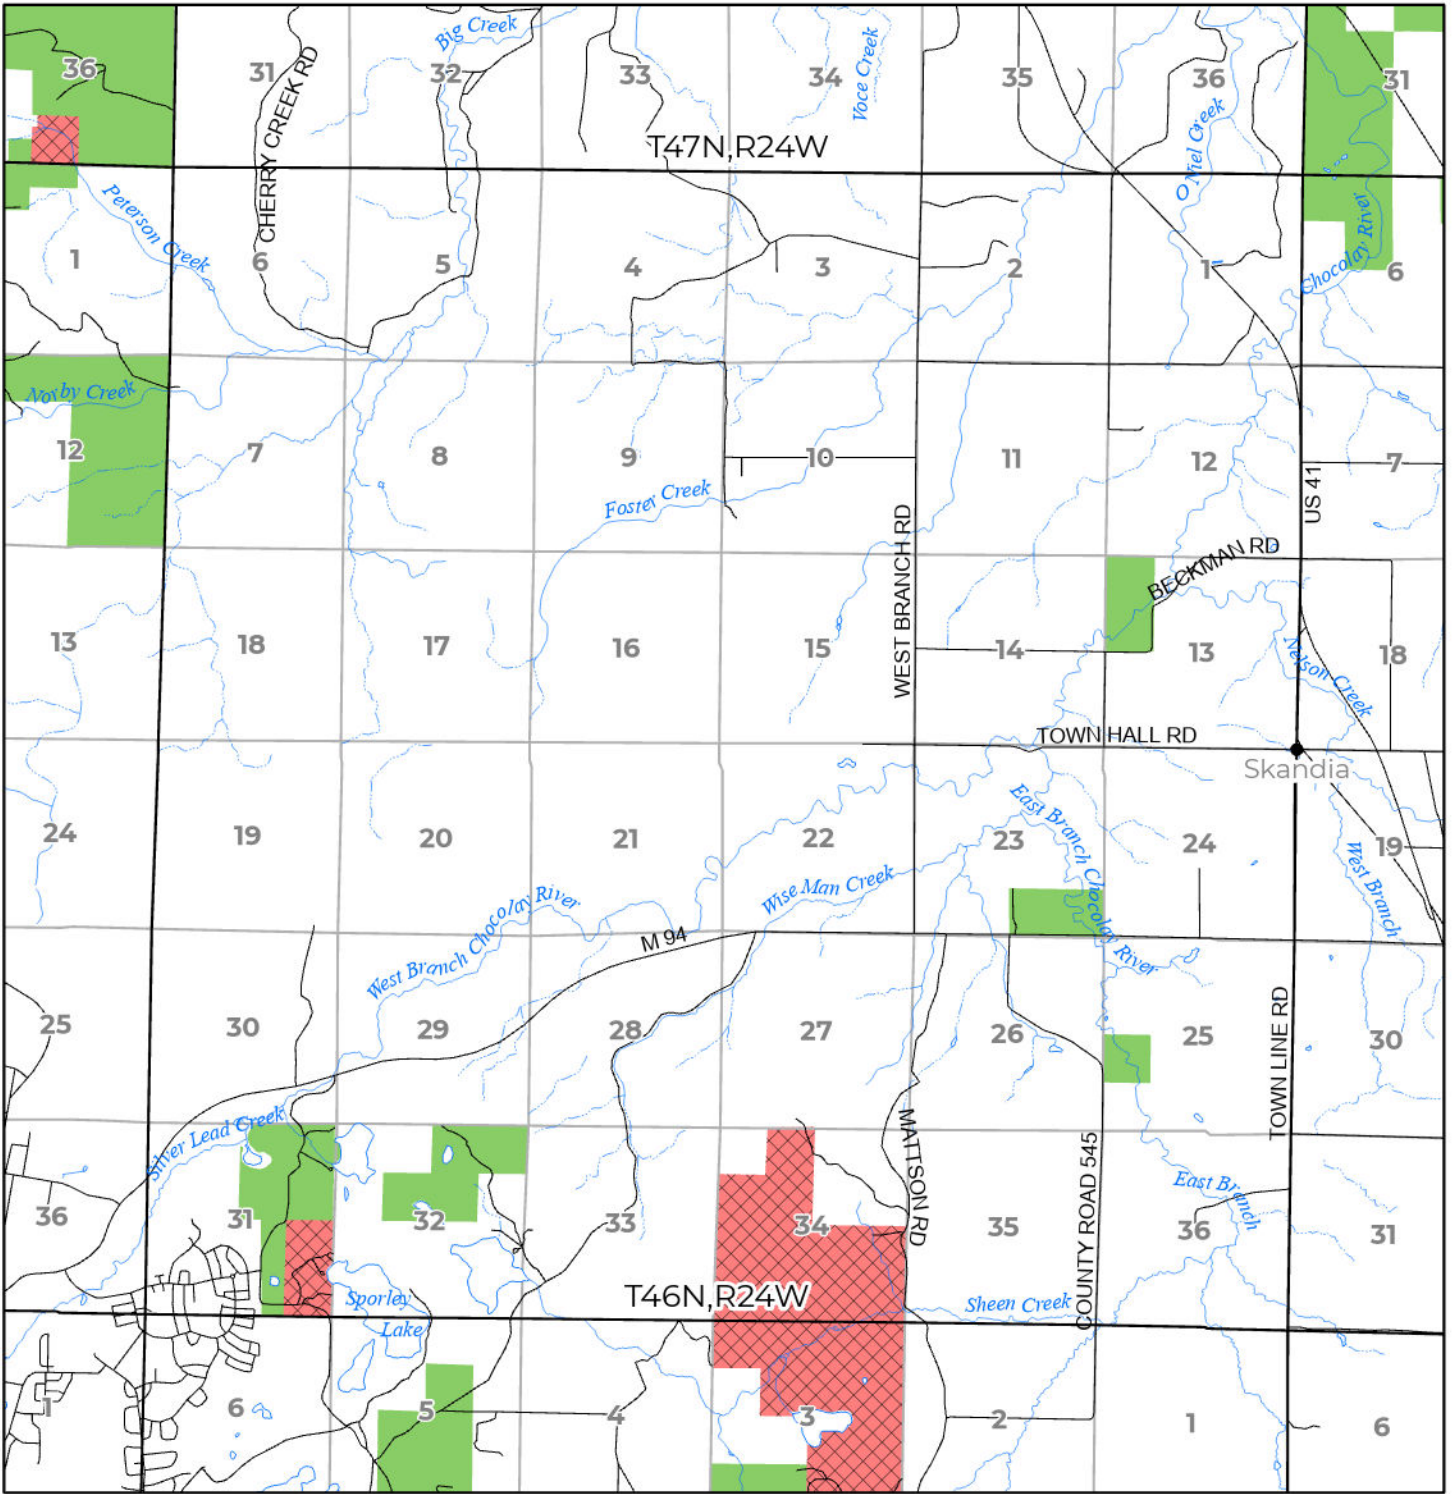

2024 FUELWOOD COLLECTION
MARQUETTE COUNTY
T46N,R24W

- Open (Recently Closed Timber Sale)
- Open
- Open (Military Restrictions - Possible closure from May to September)
- Closed