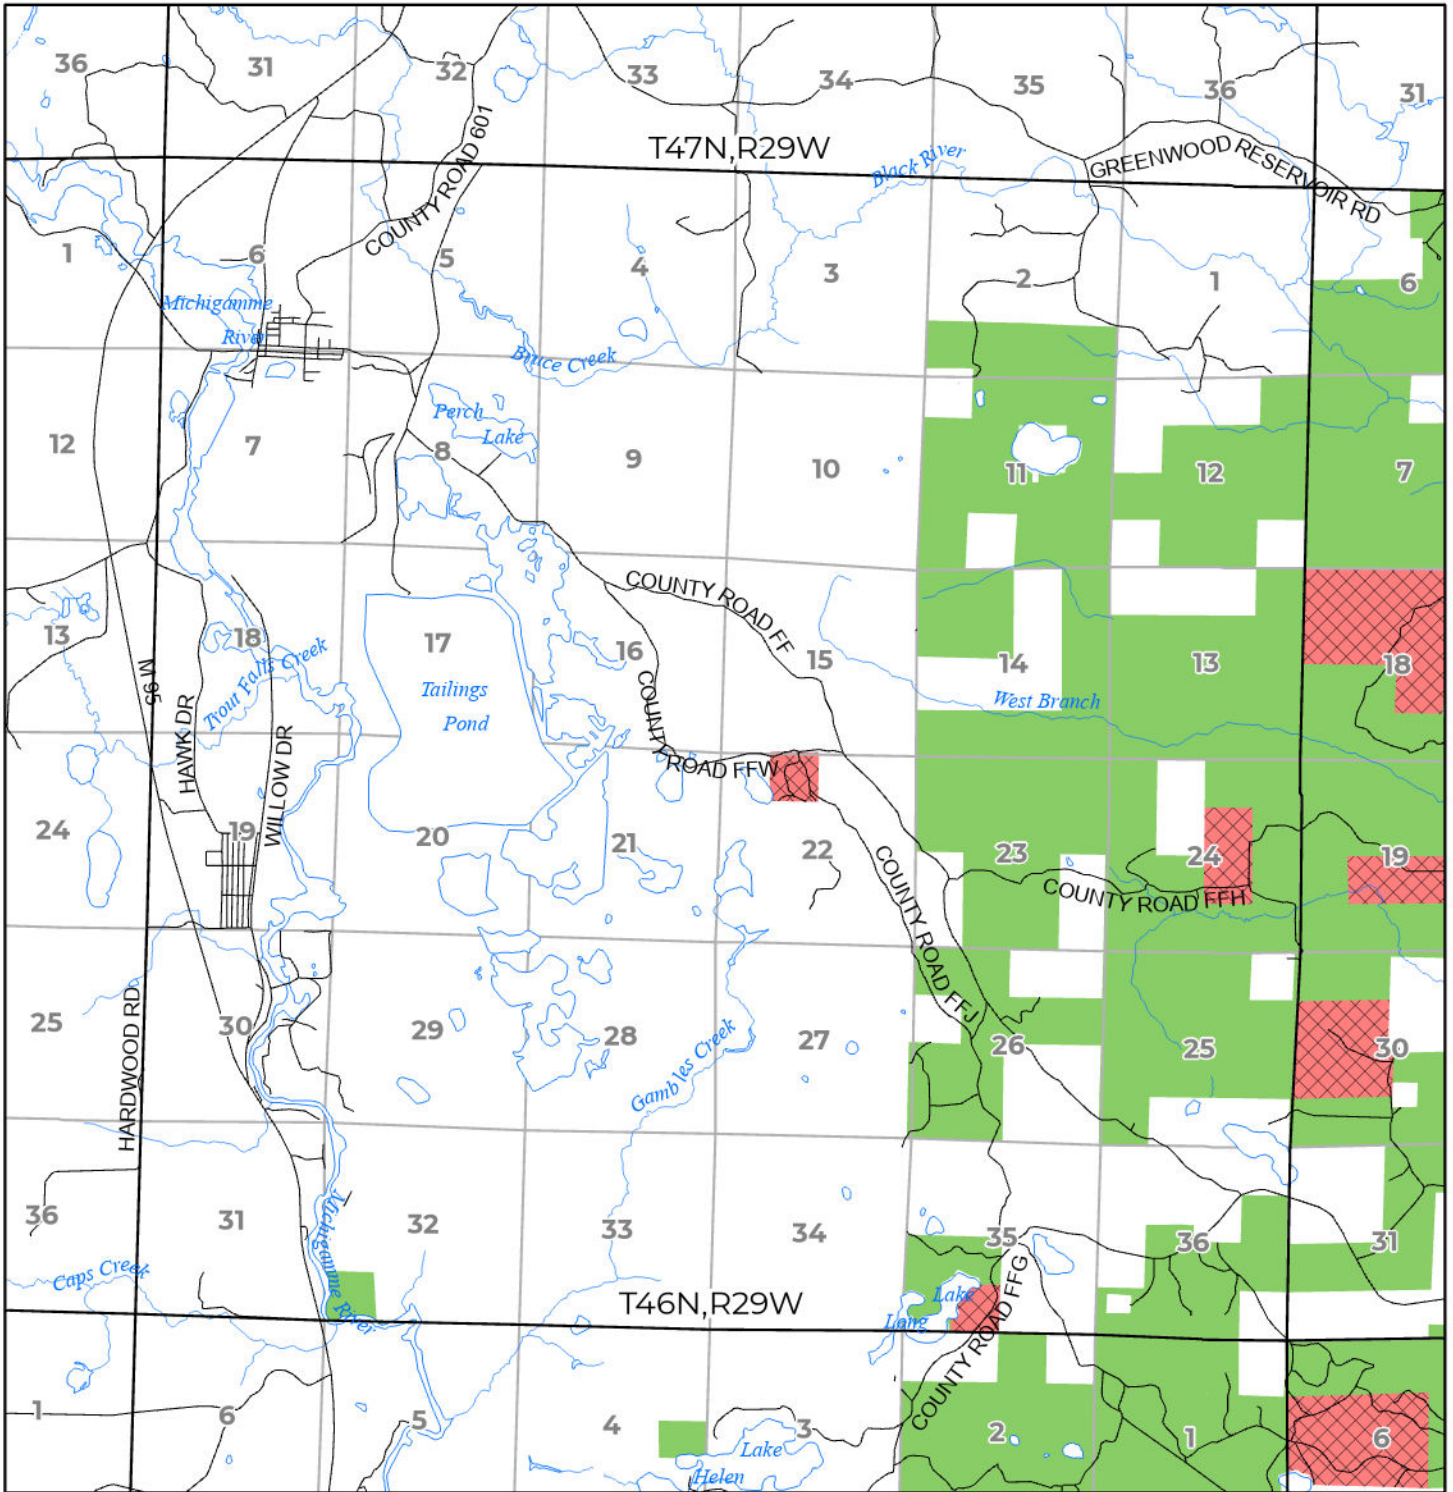

2024 FUELWOOD COLLECTION
 MARQUETTE COUNTY
T46N,R29W

- Open (Recently Closed Timber Sale)
- Open
- Open (Military Restrictions - Possible closure from May to September)
- Closed