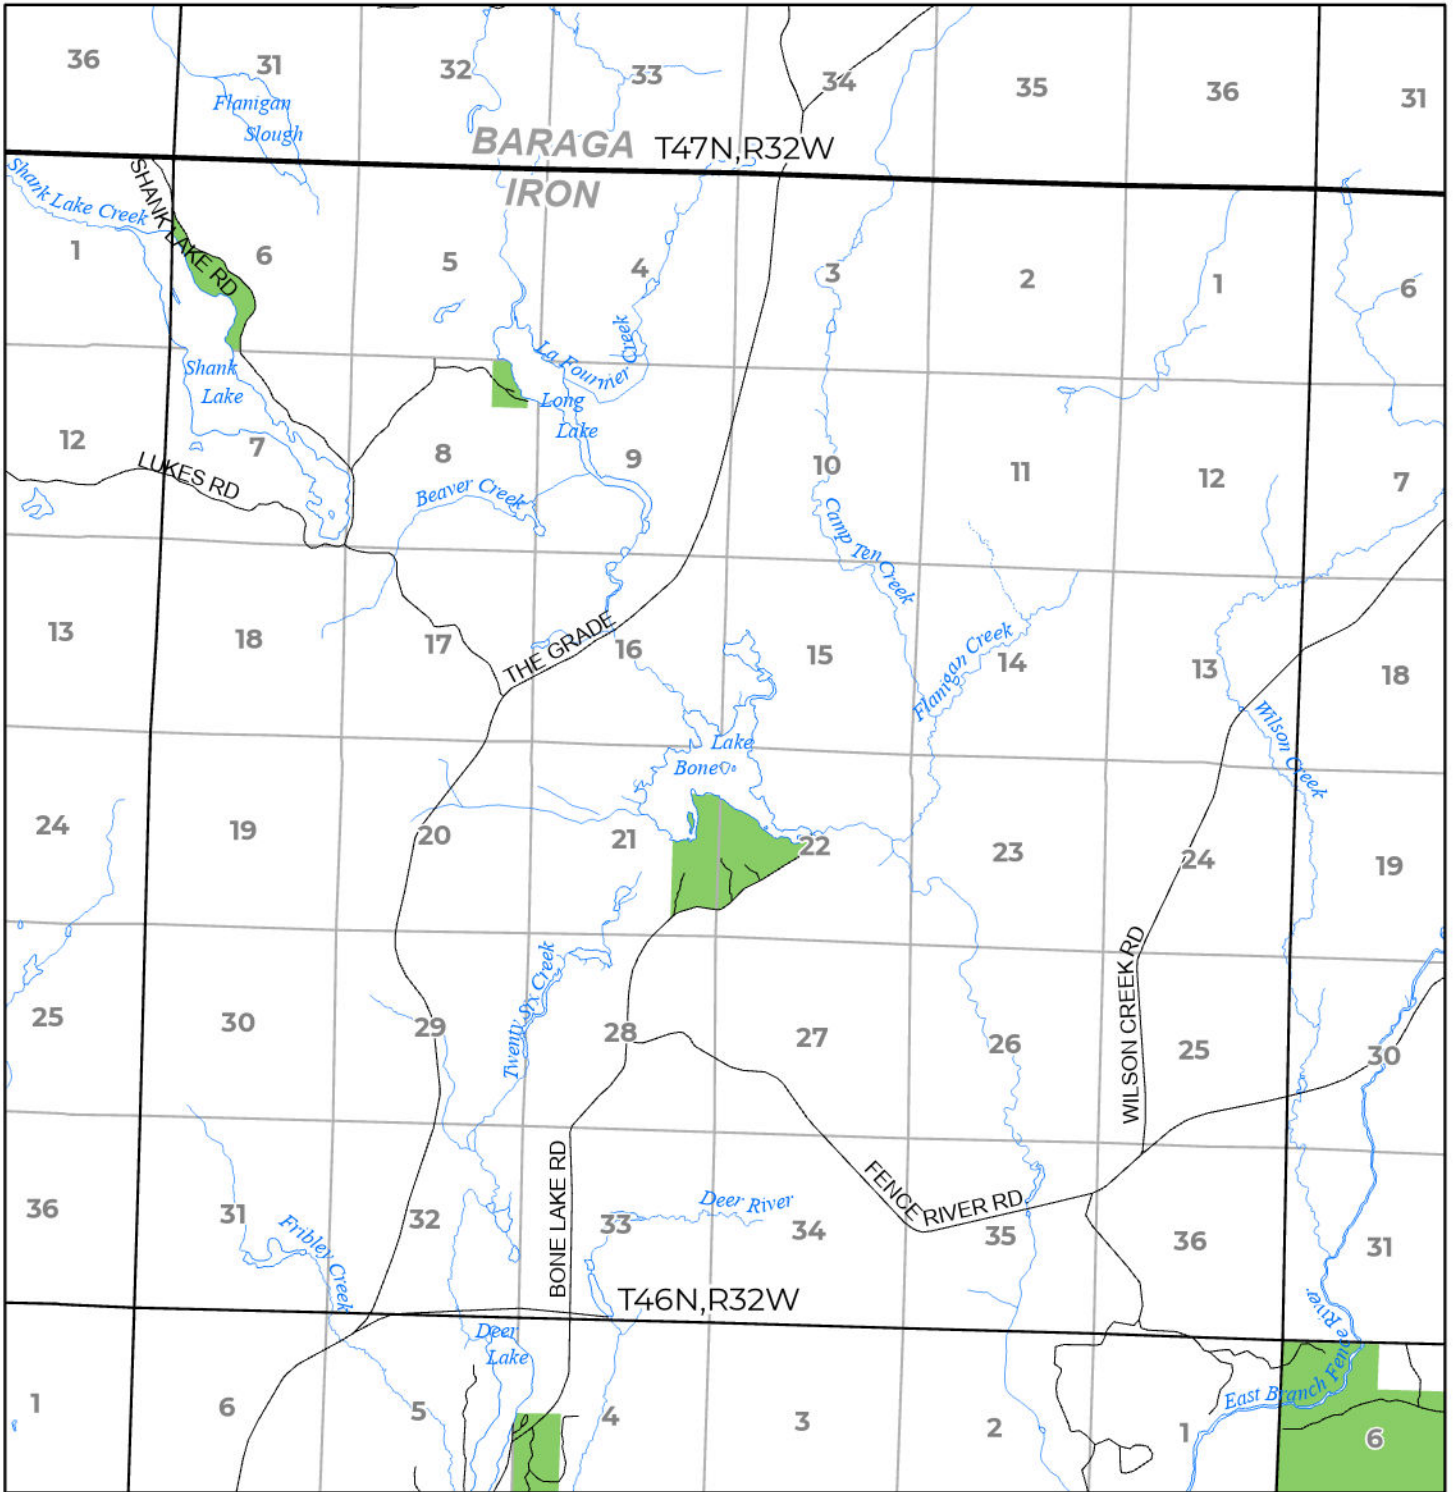

2024 FUELWOOD COLLECTION  
 IRON COUNTY  
**T46N,R32W**

- Open (Recently Closed Timber Sale)
- Open
- Open (Military Restrictions – Possible closure from May to September)
- Closed