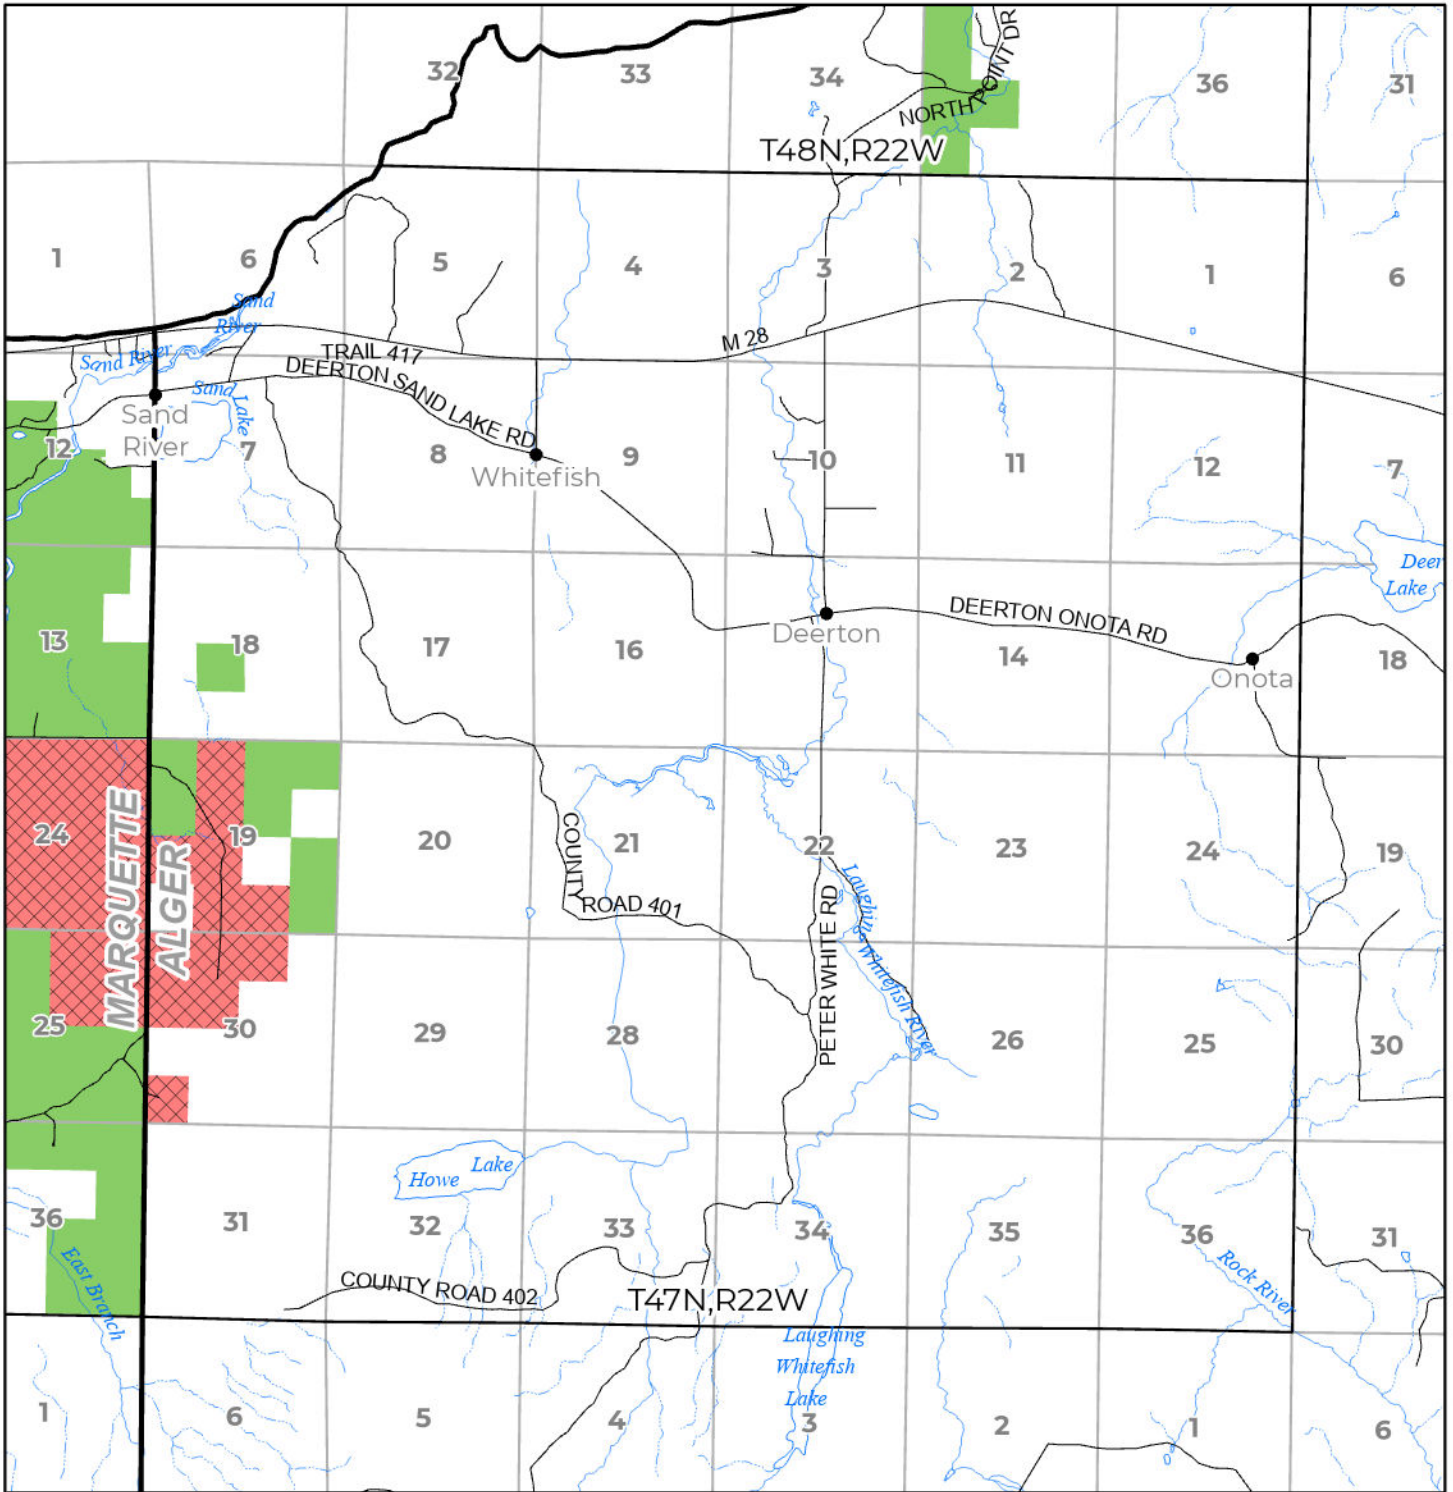

2024 FUELWOOD COLLECTION
 ALGER COUNTY
 T47N,R22W

- Open (Recently Closed Timber Sale)
- Open
- Open (Military Restrictions - Possible closure from May to September)
- Closed