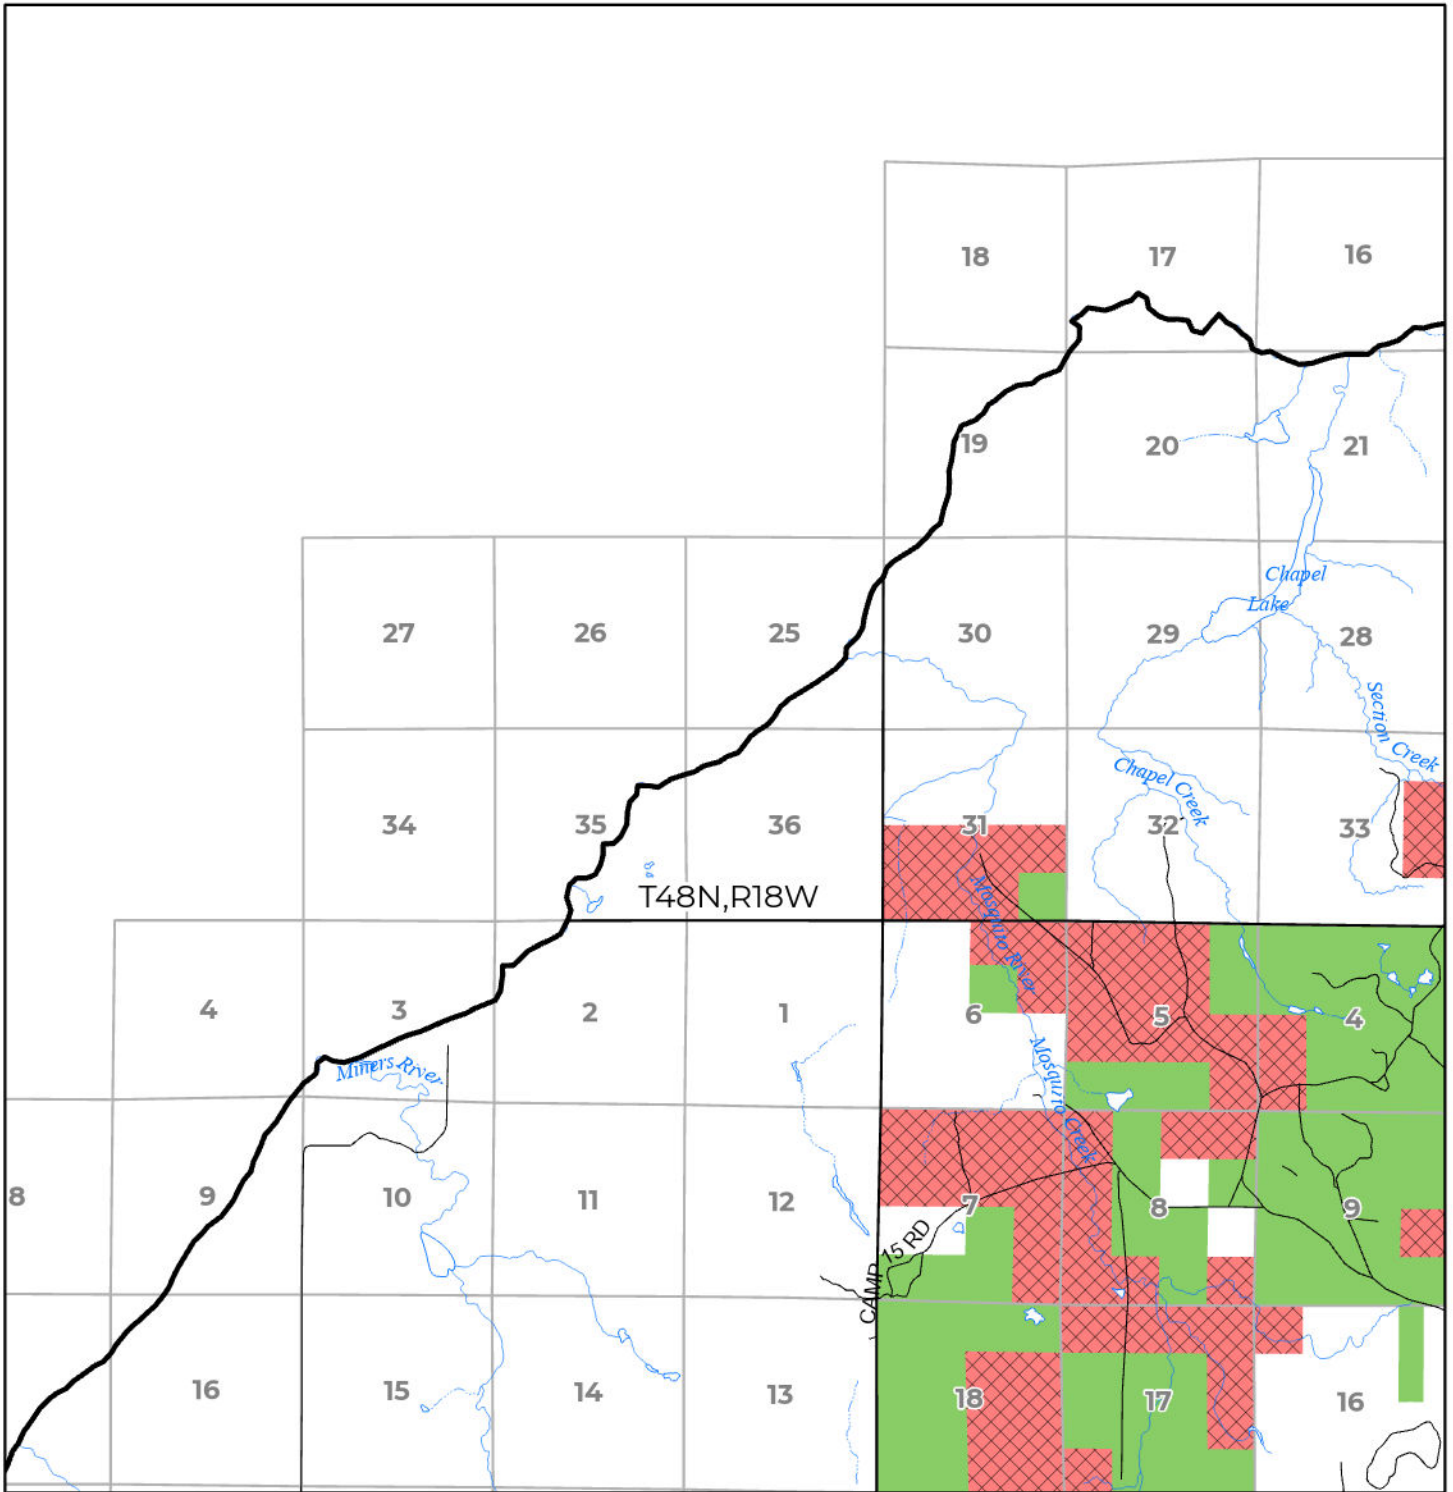

2024 FUELWOOD COLLECTION
 ALGER COUNTY
T48N,R18W

- Open (Recently Closed Timber Sale)
- Open
- Open (Military Restrictions - Possible closure from May to September)
- Closed