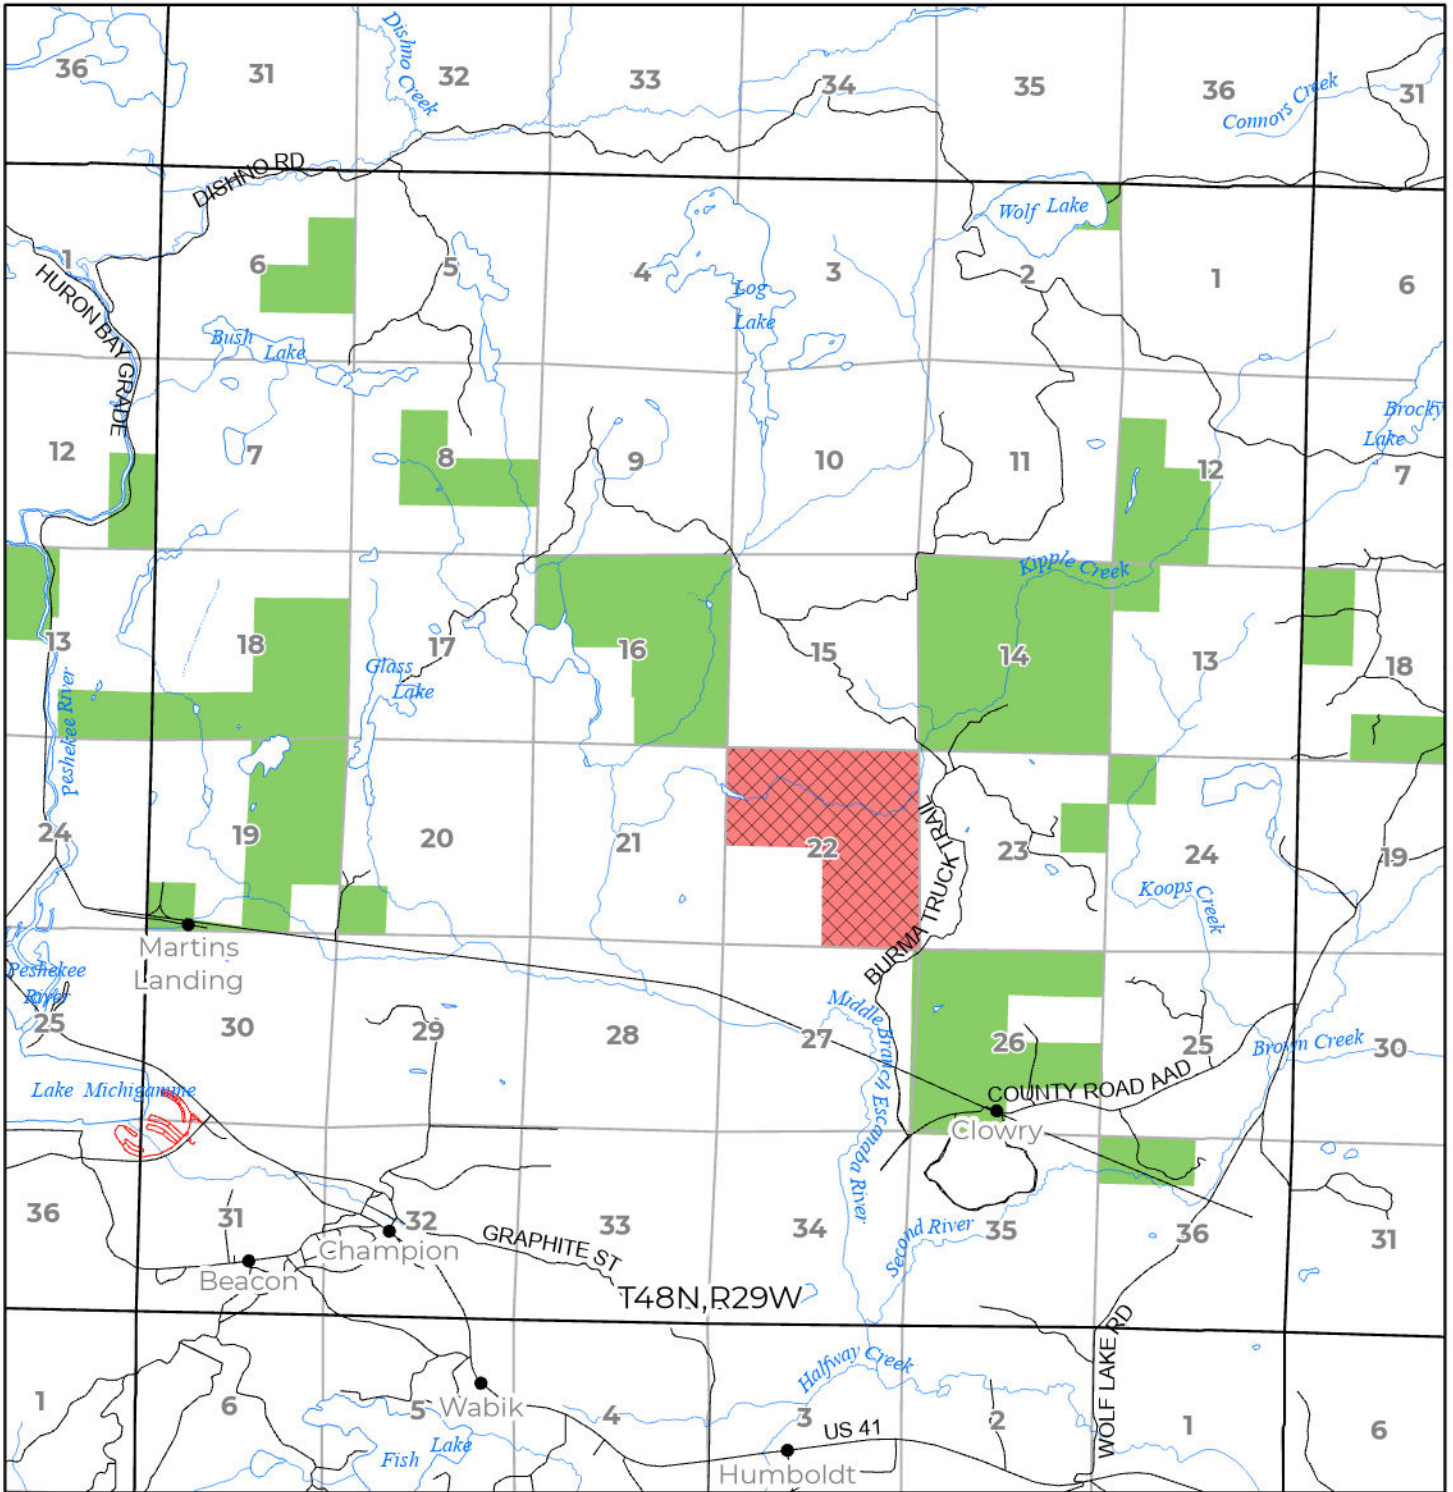

2024 FUELWOOD COLLECTION  
 MARQUETTE COUNTY  
 T48N,R29W

- Open (Recently Closed Timber Sale)
- Open
- Open (Military Restrictions - Possible closure from May to September)
- Closed