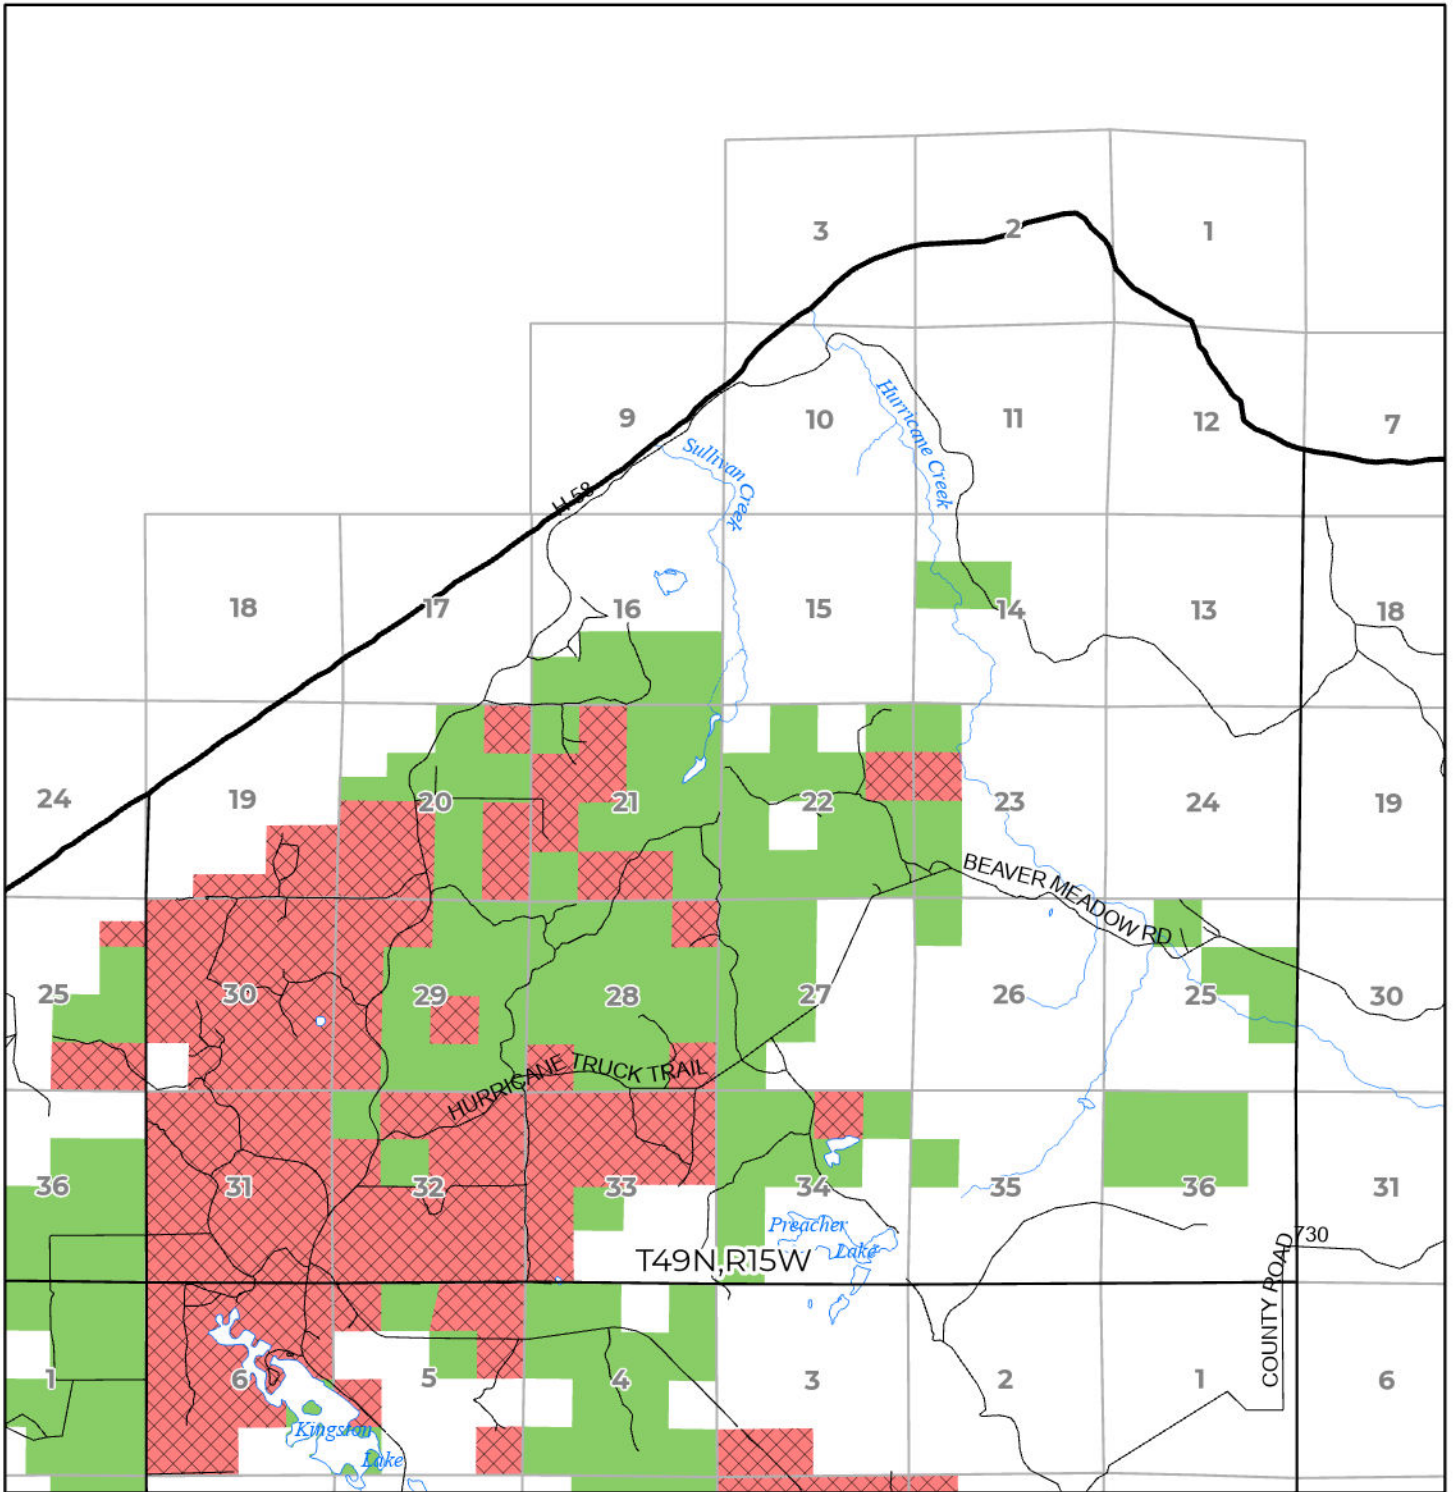

2024 FUELWOOD COLLECTION  
 ALGER COUNTY  
**T49N,R15W**

- Open (Recently Closed Timber Sale)
- Open
- Open (Military Restrictions – Possible closure from May to September)
- Closed