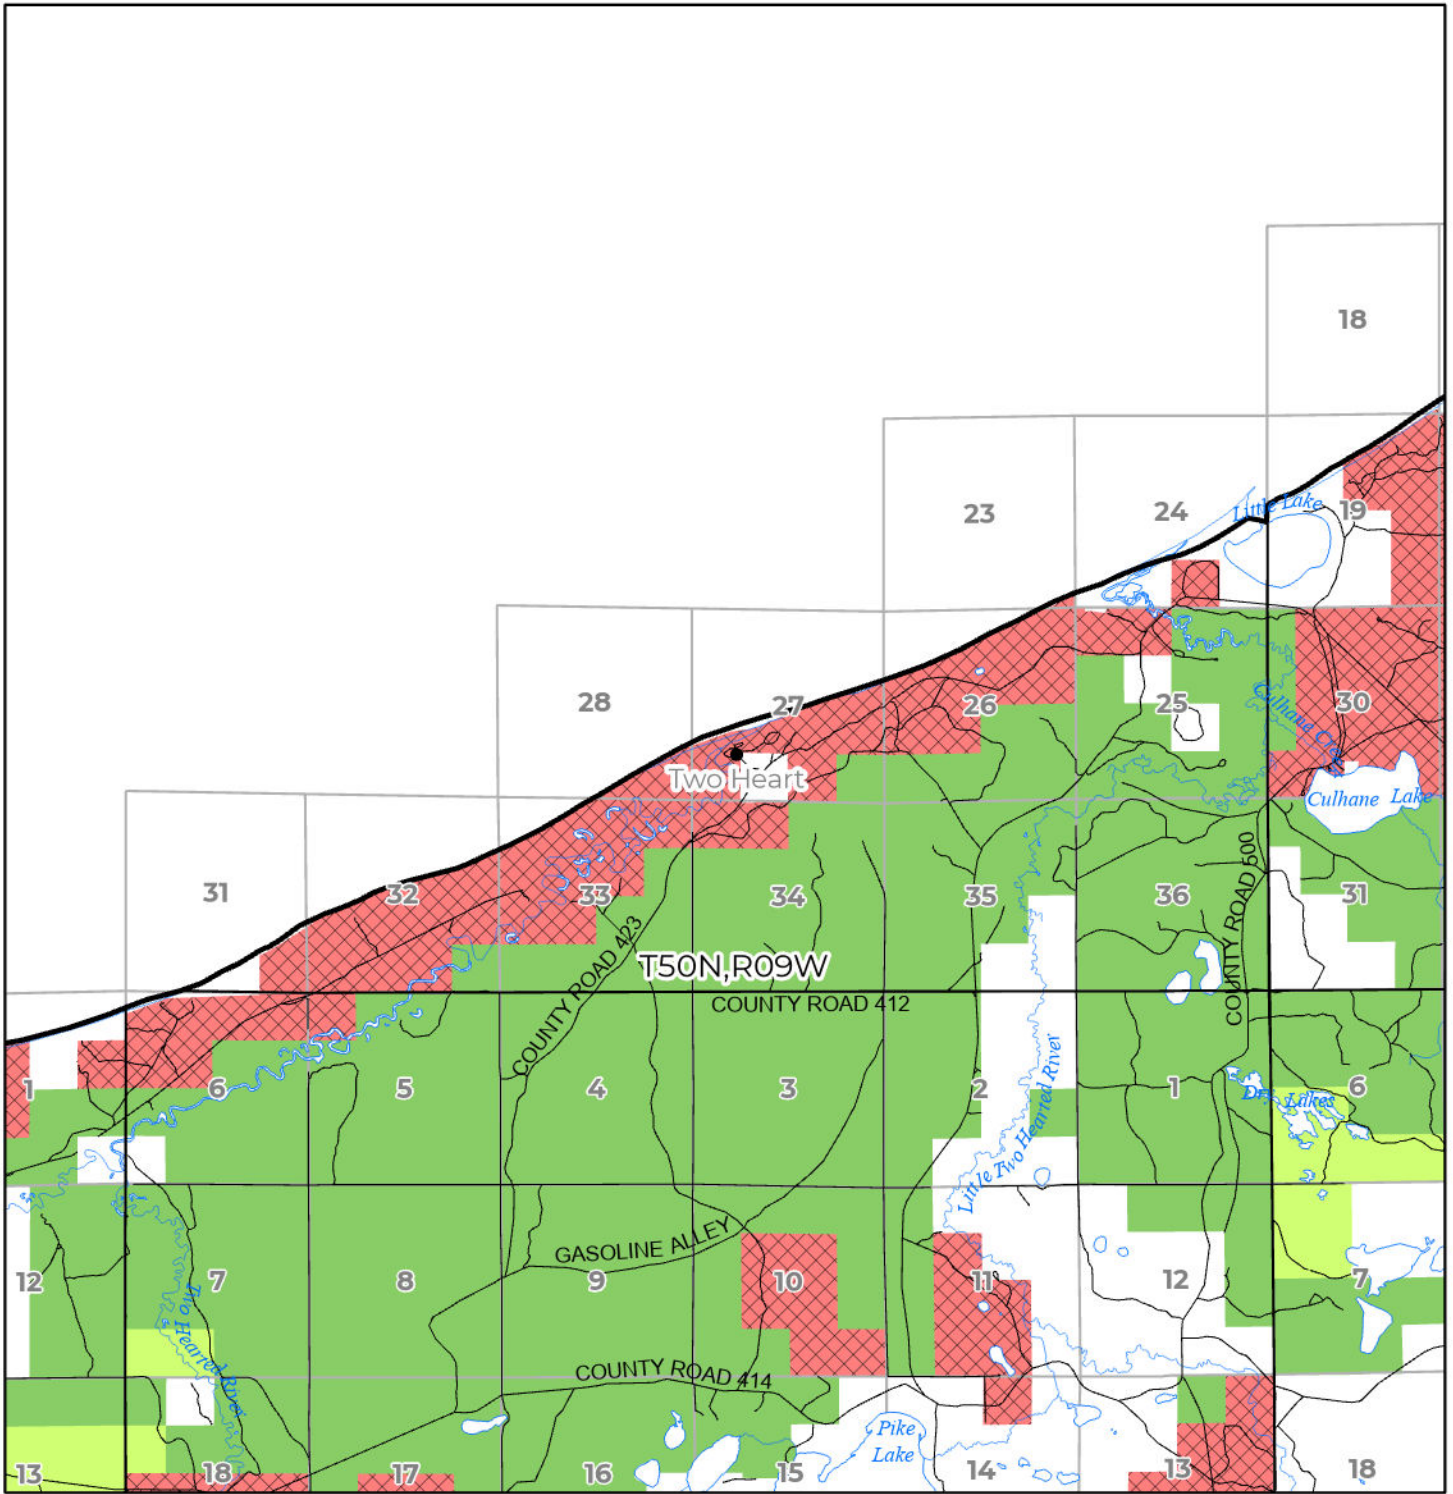

2024 FUELWOOD COLLECTION
 LUCE COUNTY
T50N,R09W

- Open (Recently Closed Timber Sale)
- Open
- Open (Military Restrictions – Possible closure from May to September)
- Closed