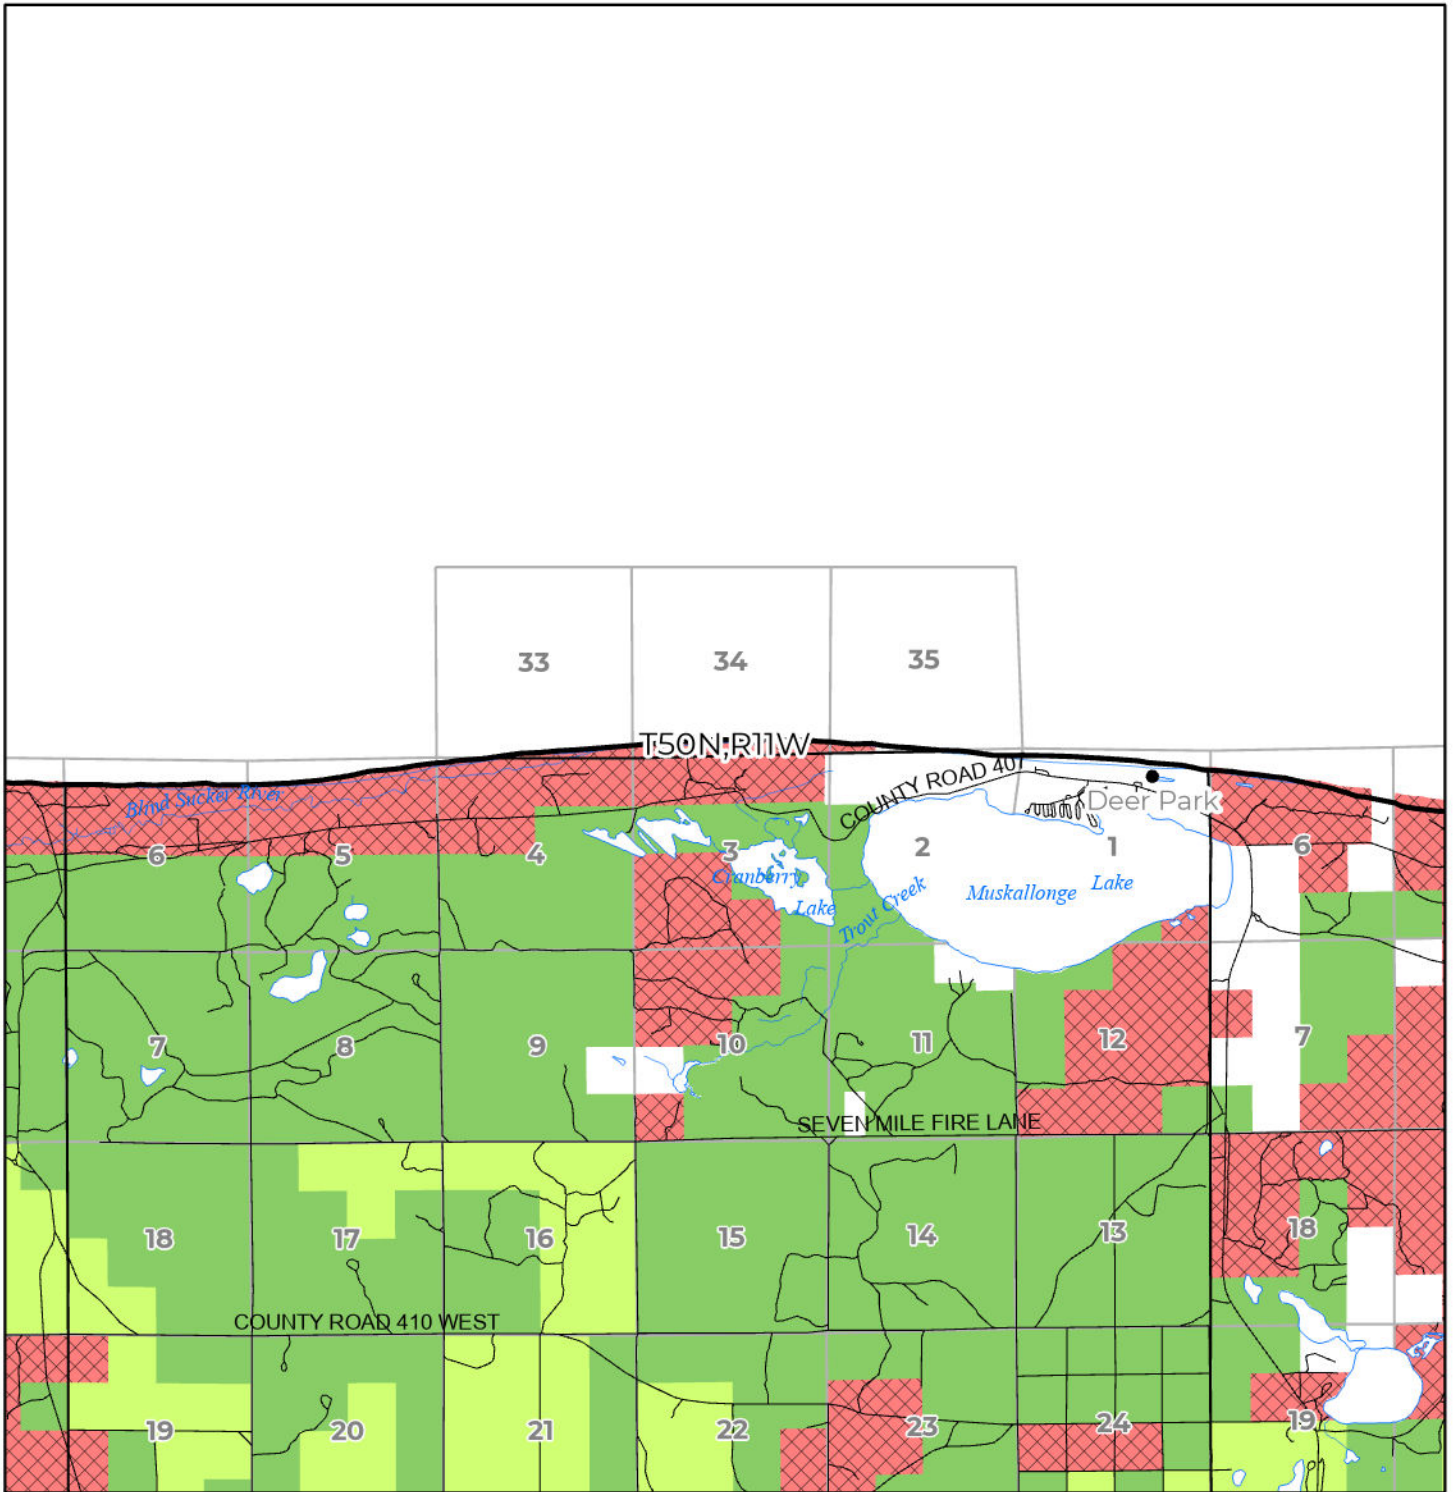

2024 FUELWOOD COLLECTION
 LUCE COUNTY
T50N,R11W

-  Open (Recently Closed Timber Sale)
-  Open
-  Open (Military Restrictions – Possible closure from May to September)
-  Closed