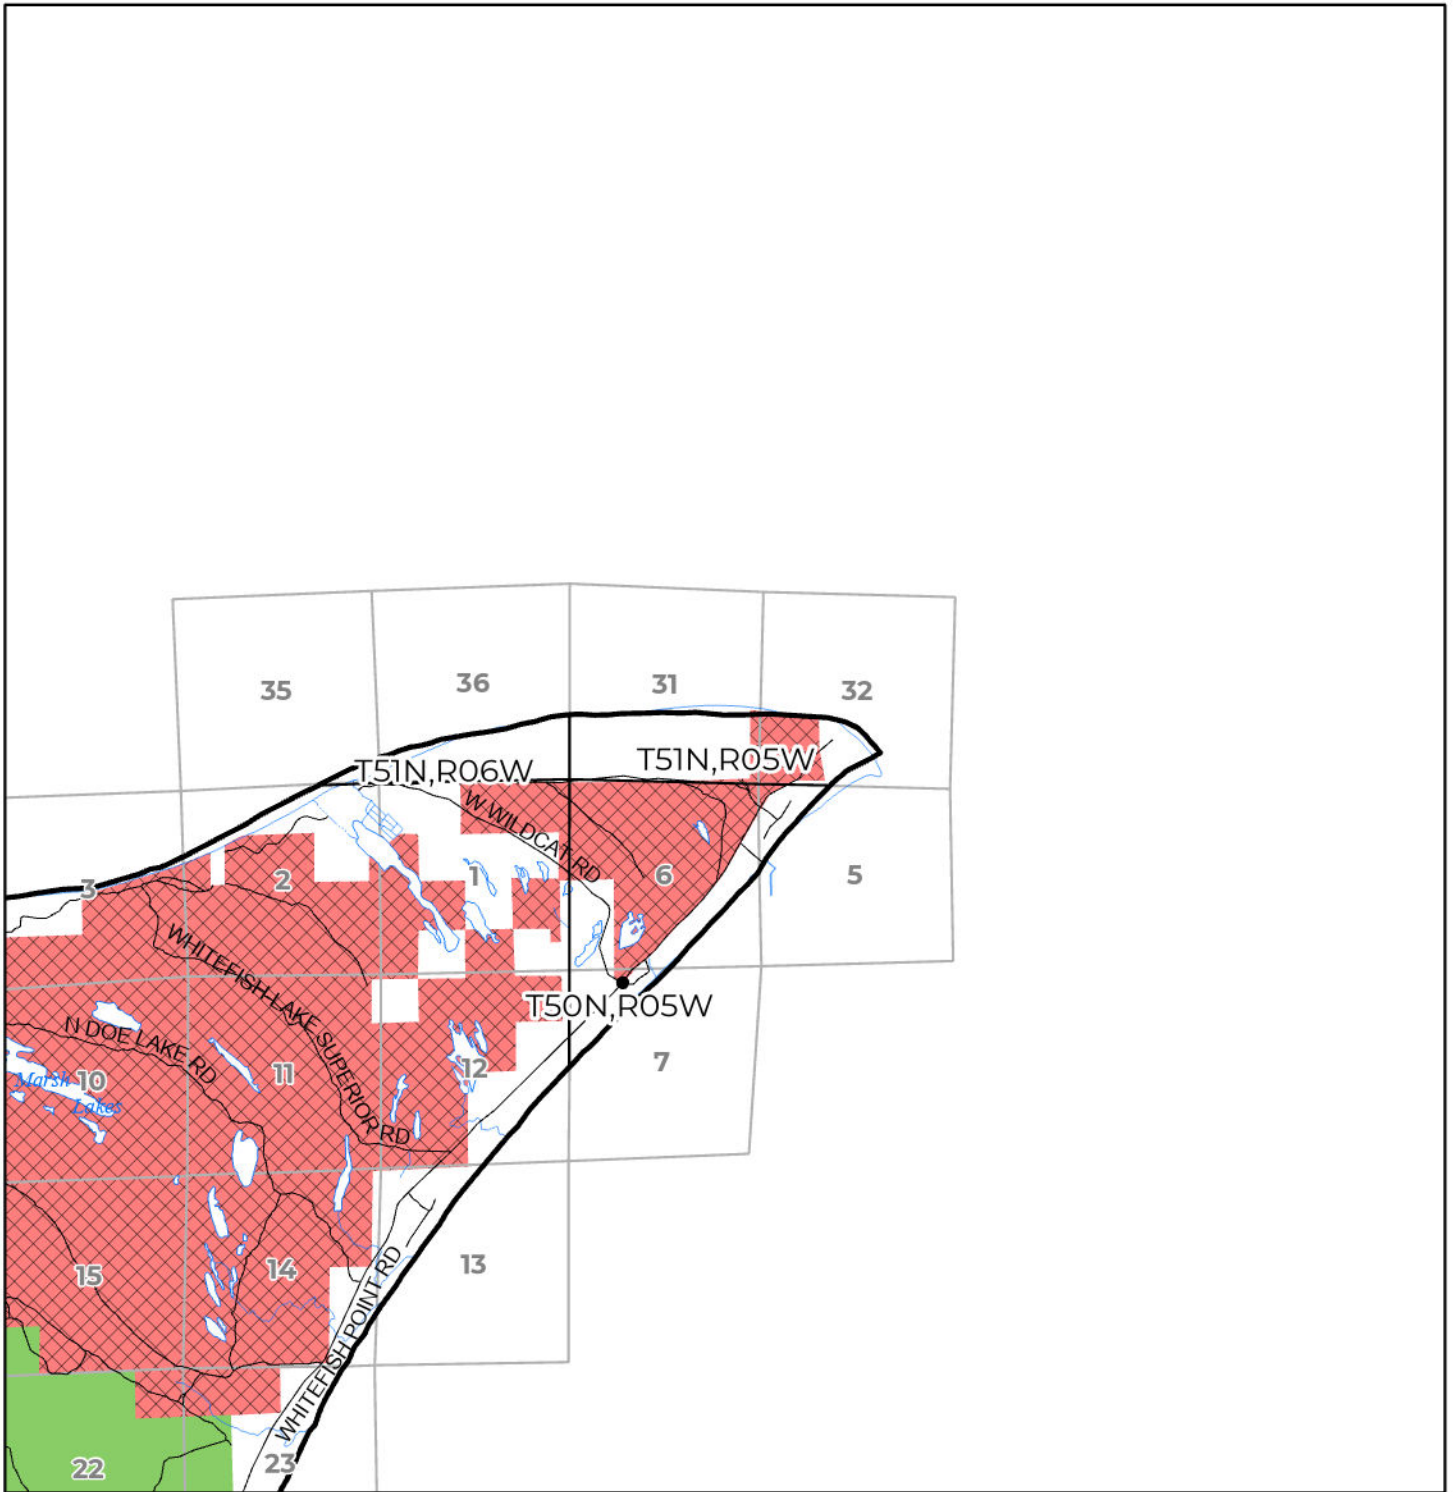

2024 FUELWOOD COLLECTION  
CHIPPEWA COUNTY  
**T51N,R05W**

-  Open (Recently Closed Timber Sale)
-  Open
-  Open (Military Restrictions - Possible closure from May to September)
-  Closed