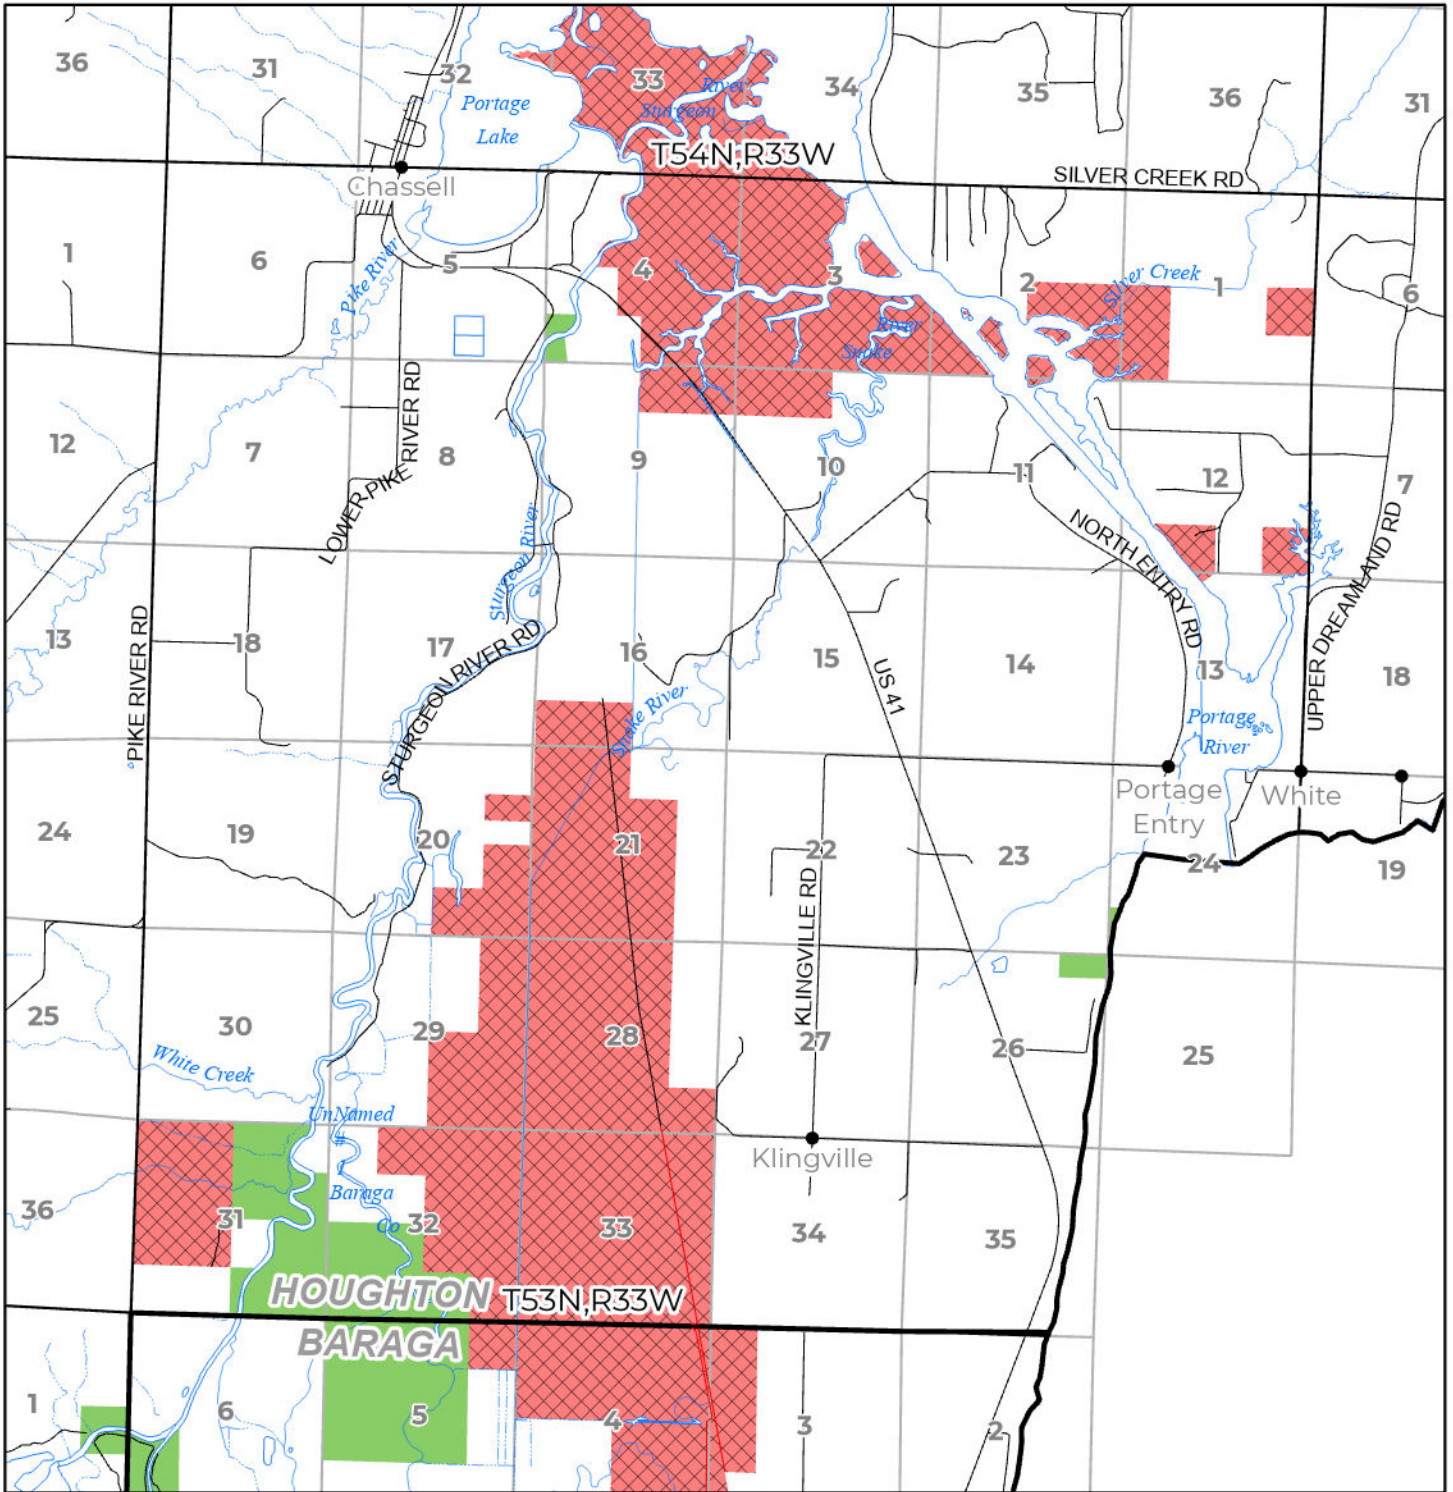

2024 FUELWOOD COLLECTION  
 HOUGHTON COUNTY  
**T53N,R33W**

- Open (Recently Closed Timber Sale)
- Open
- Open (Military Restrictions – Possible closure from May to September)
- Closed