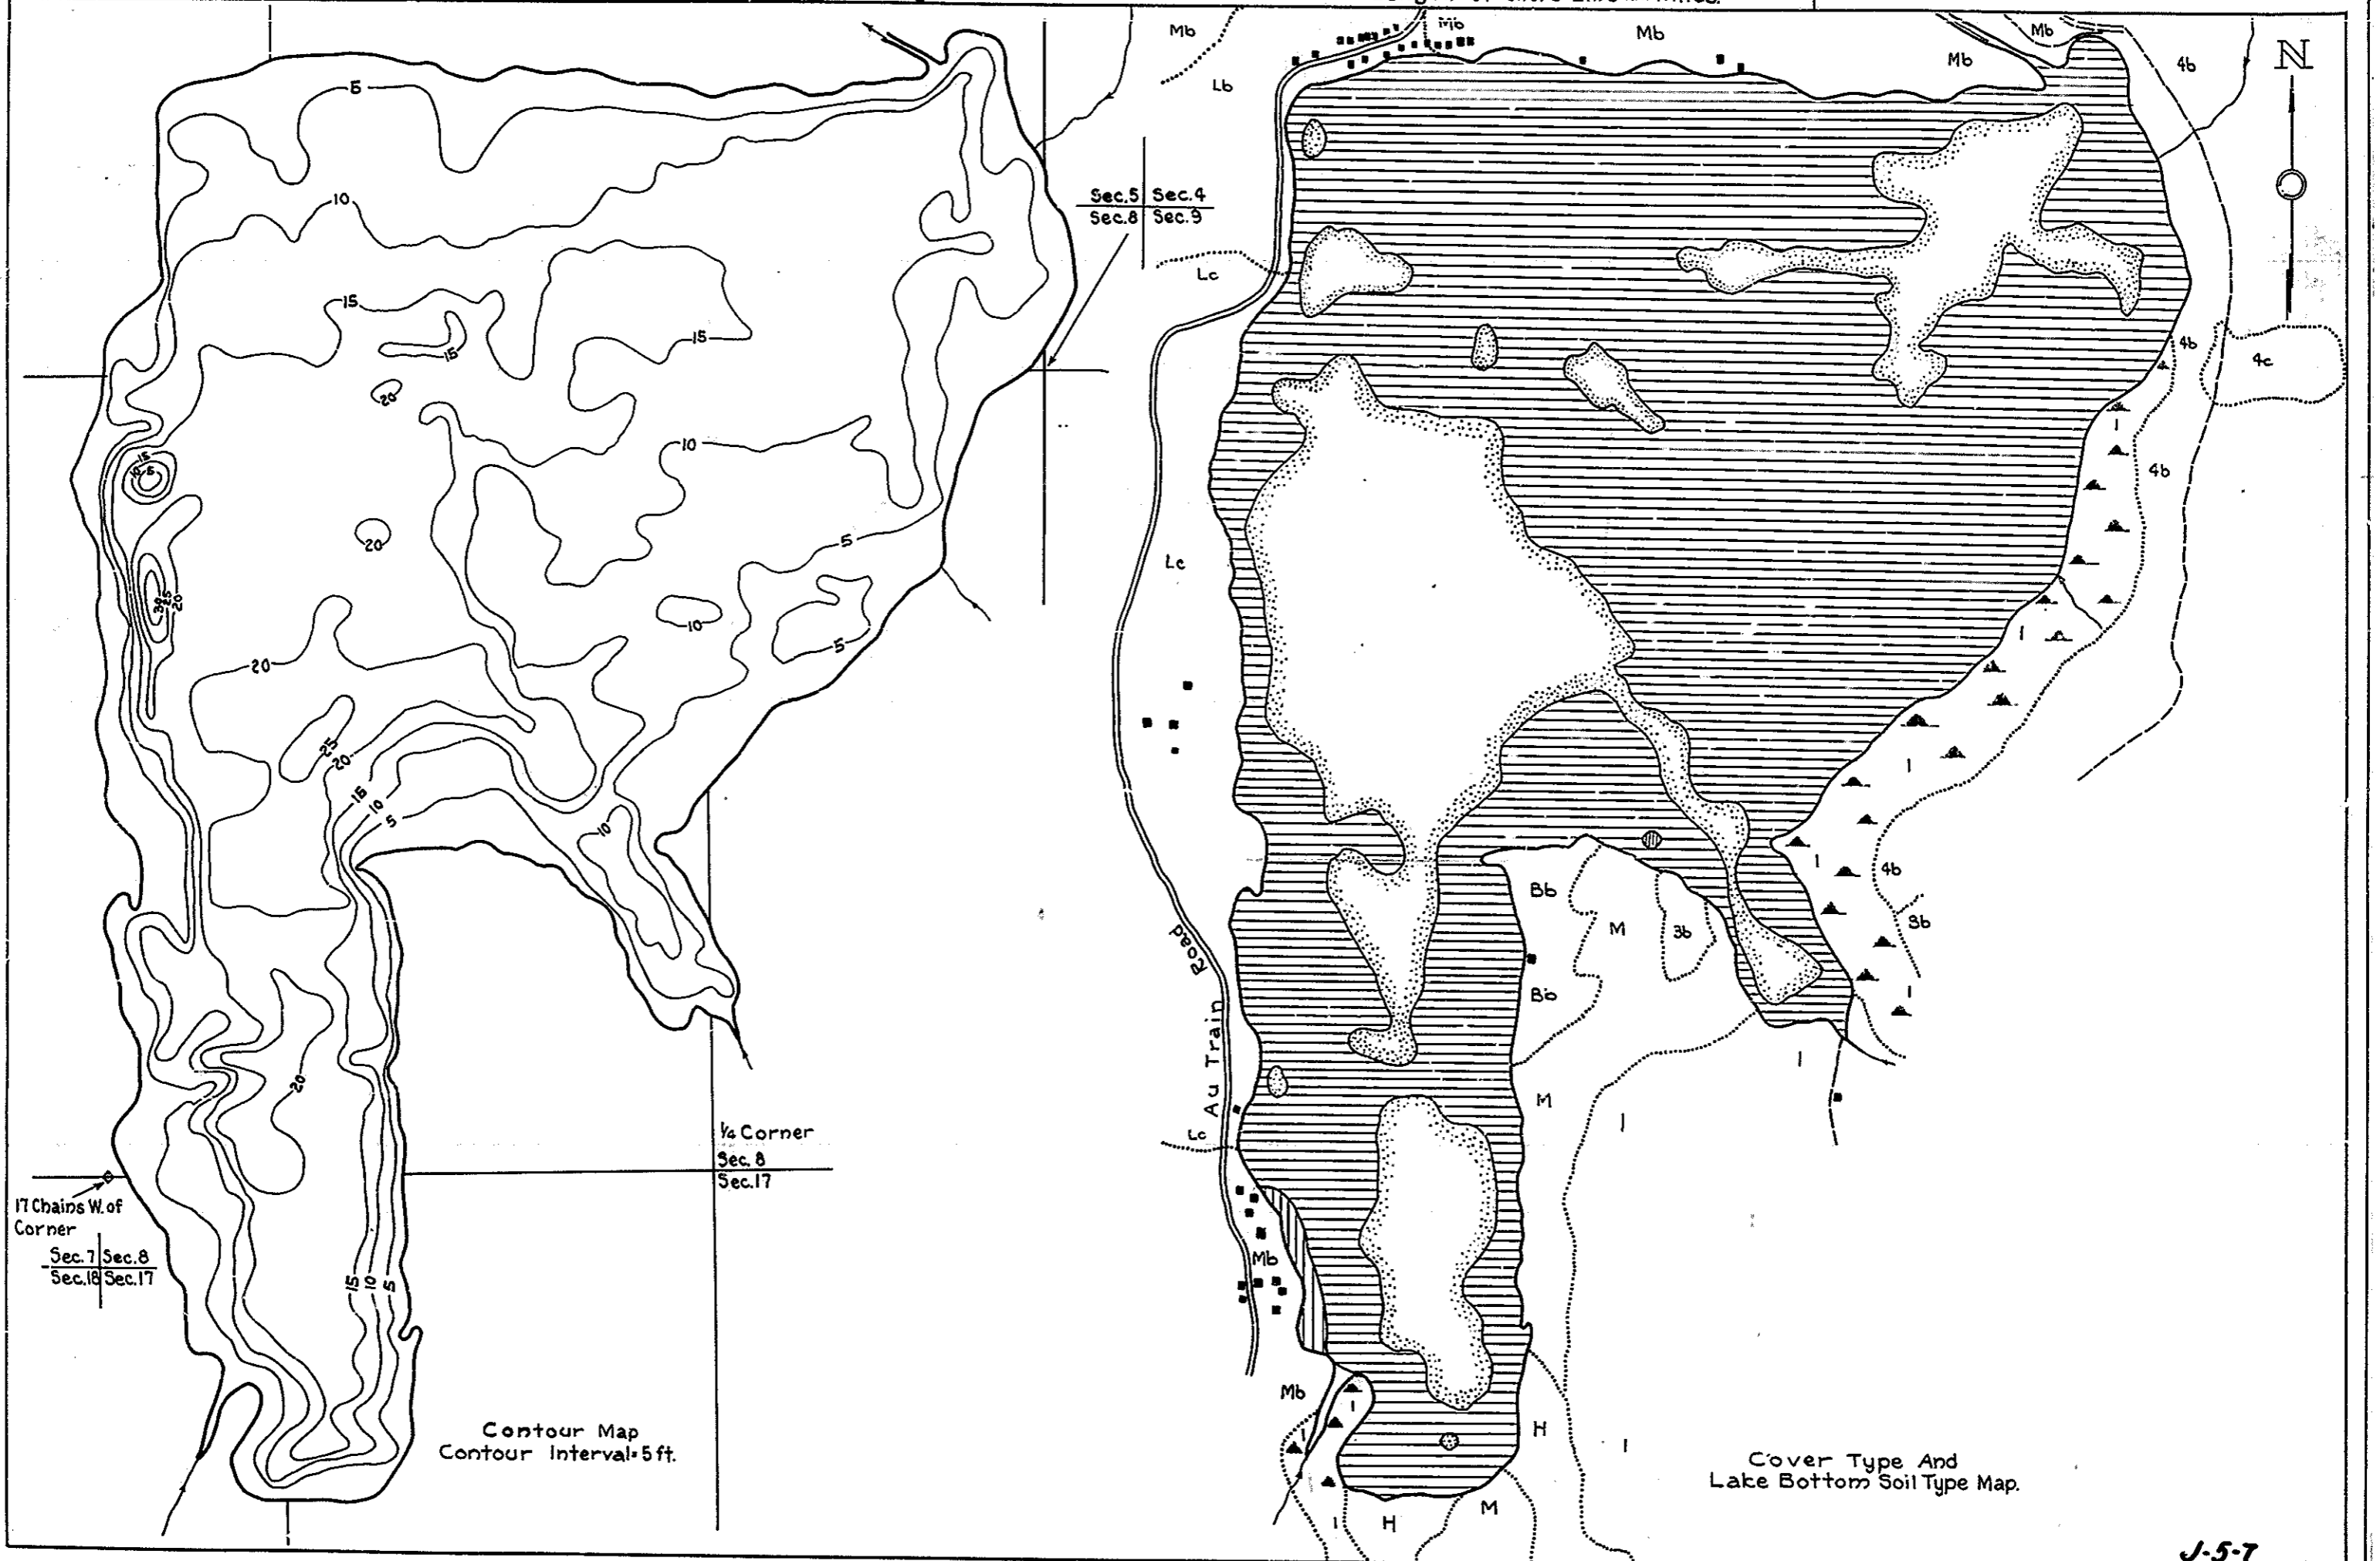

R-9  
 U.S. Department of Agriculture  
 Forest Service  
 LAKE AND STREAM SURVEY  
 AU TRAIN LAKE  
 Hiawatha National Forest  
 Michigan

Location Sec's 5, 6, 7, 8, & 17 T. 46 N. R. 20 W.  
 Scale 8 Inches = 1 Mile.

Area 830 Acres  
 Length of Shore Line 6.6 Miles.

17 Chains W. of  
 Corner  
 Sec. 7 Sec. 8  
 Sec. 18 Sec. 17

1/4 Corner  
 Sec. 8  
 Sec. 17

Contour Map  
 Contour Interval 5 ft.

Cover Type And  
 Lake Bottom Soil Type Map.