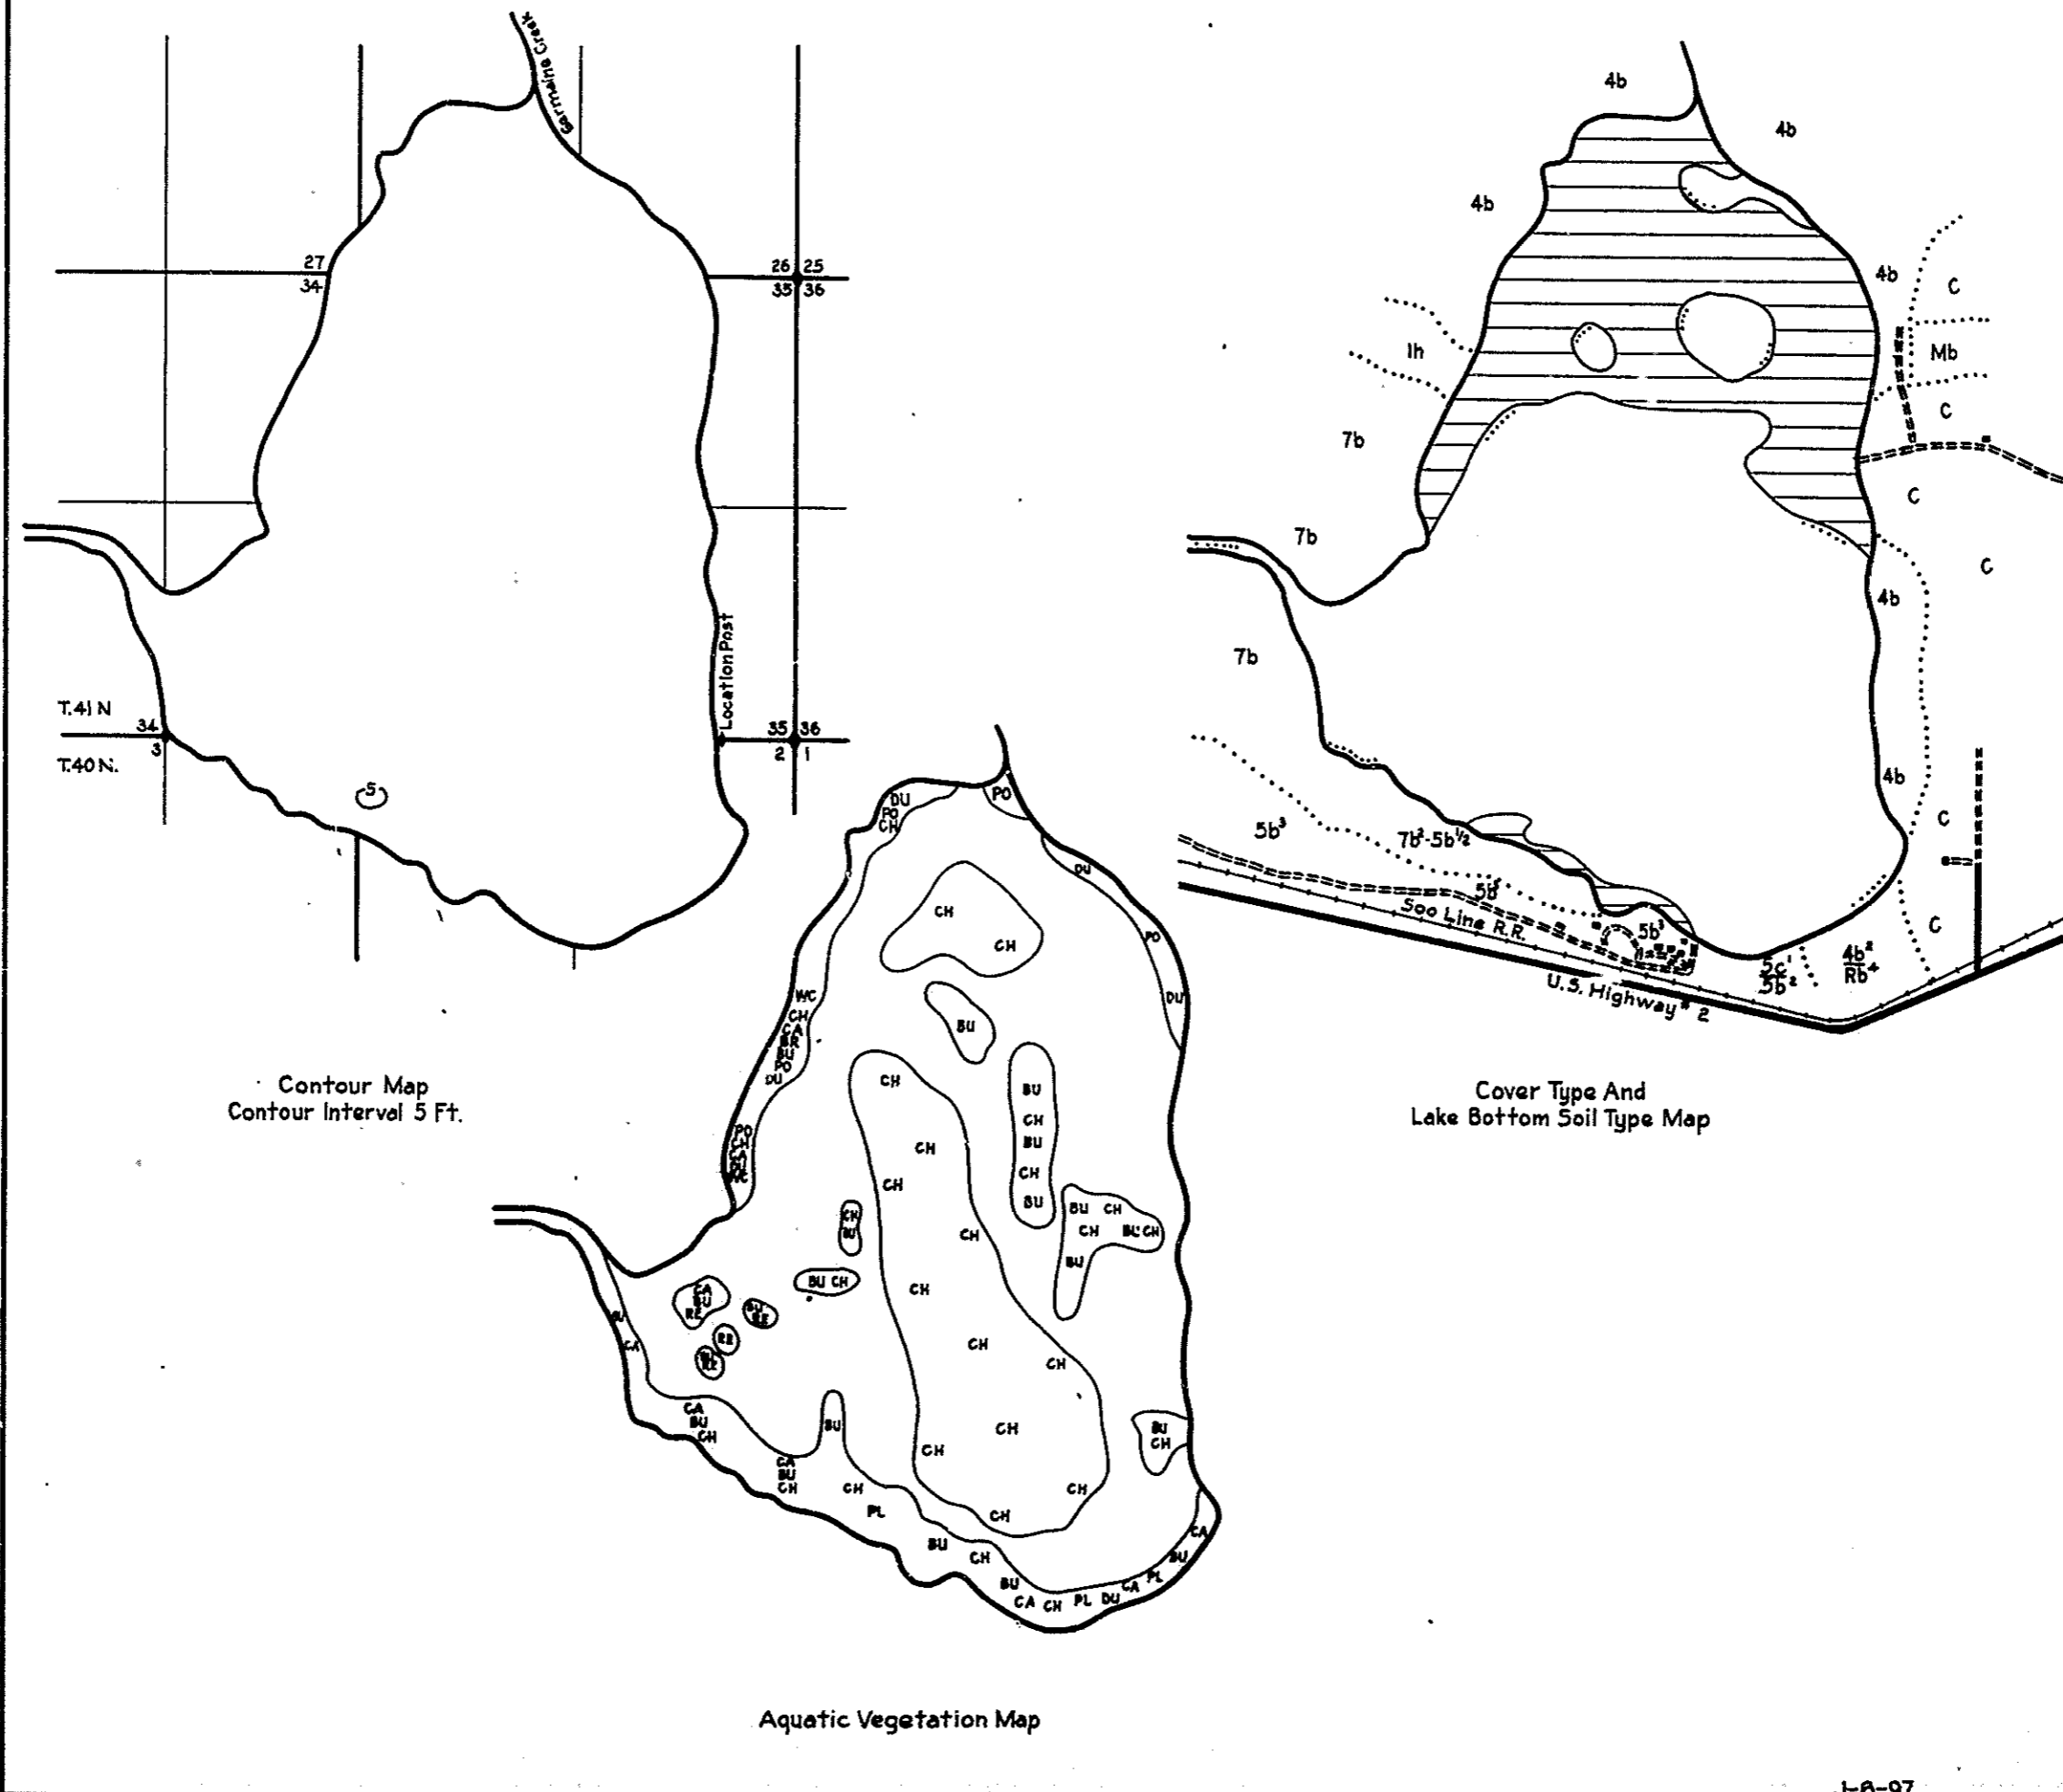

R-9  
U.S. Department of Agriculture  
Forest Service  
LAKE AND STREAM SURVEY  
MOSS LAKE  
Hiawatha National Forest  
Michigan

Location: Sec. 35, T. 41 N. R. 19 W.  
Scale: 4" = 1 Mile

Area: 1080 Acres  
Length of Shore Line: 5.5 Miles

Contour Map  
Contour Interval 5 Ft.

Cover Type And  
Lake Bottom Soil Type Map

Aquatic Vegetation Map