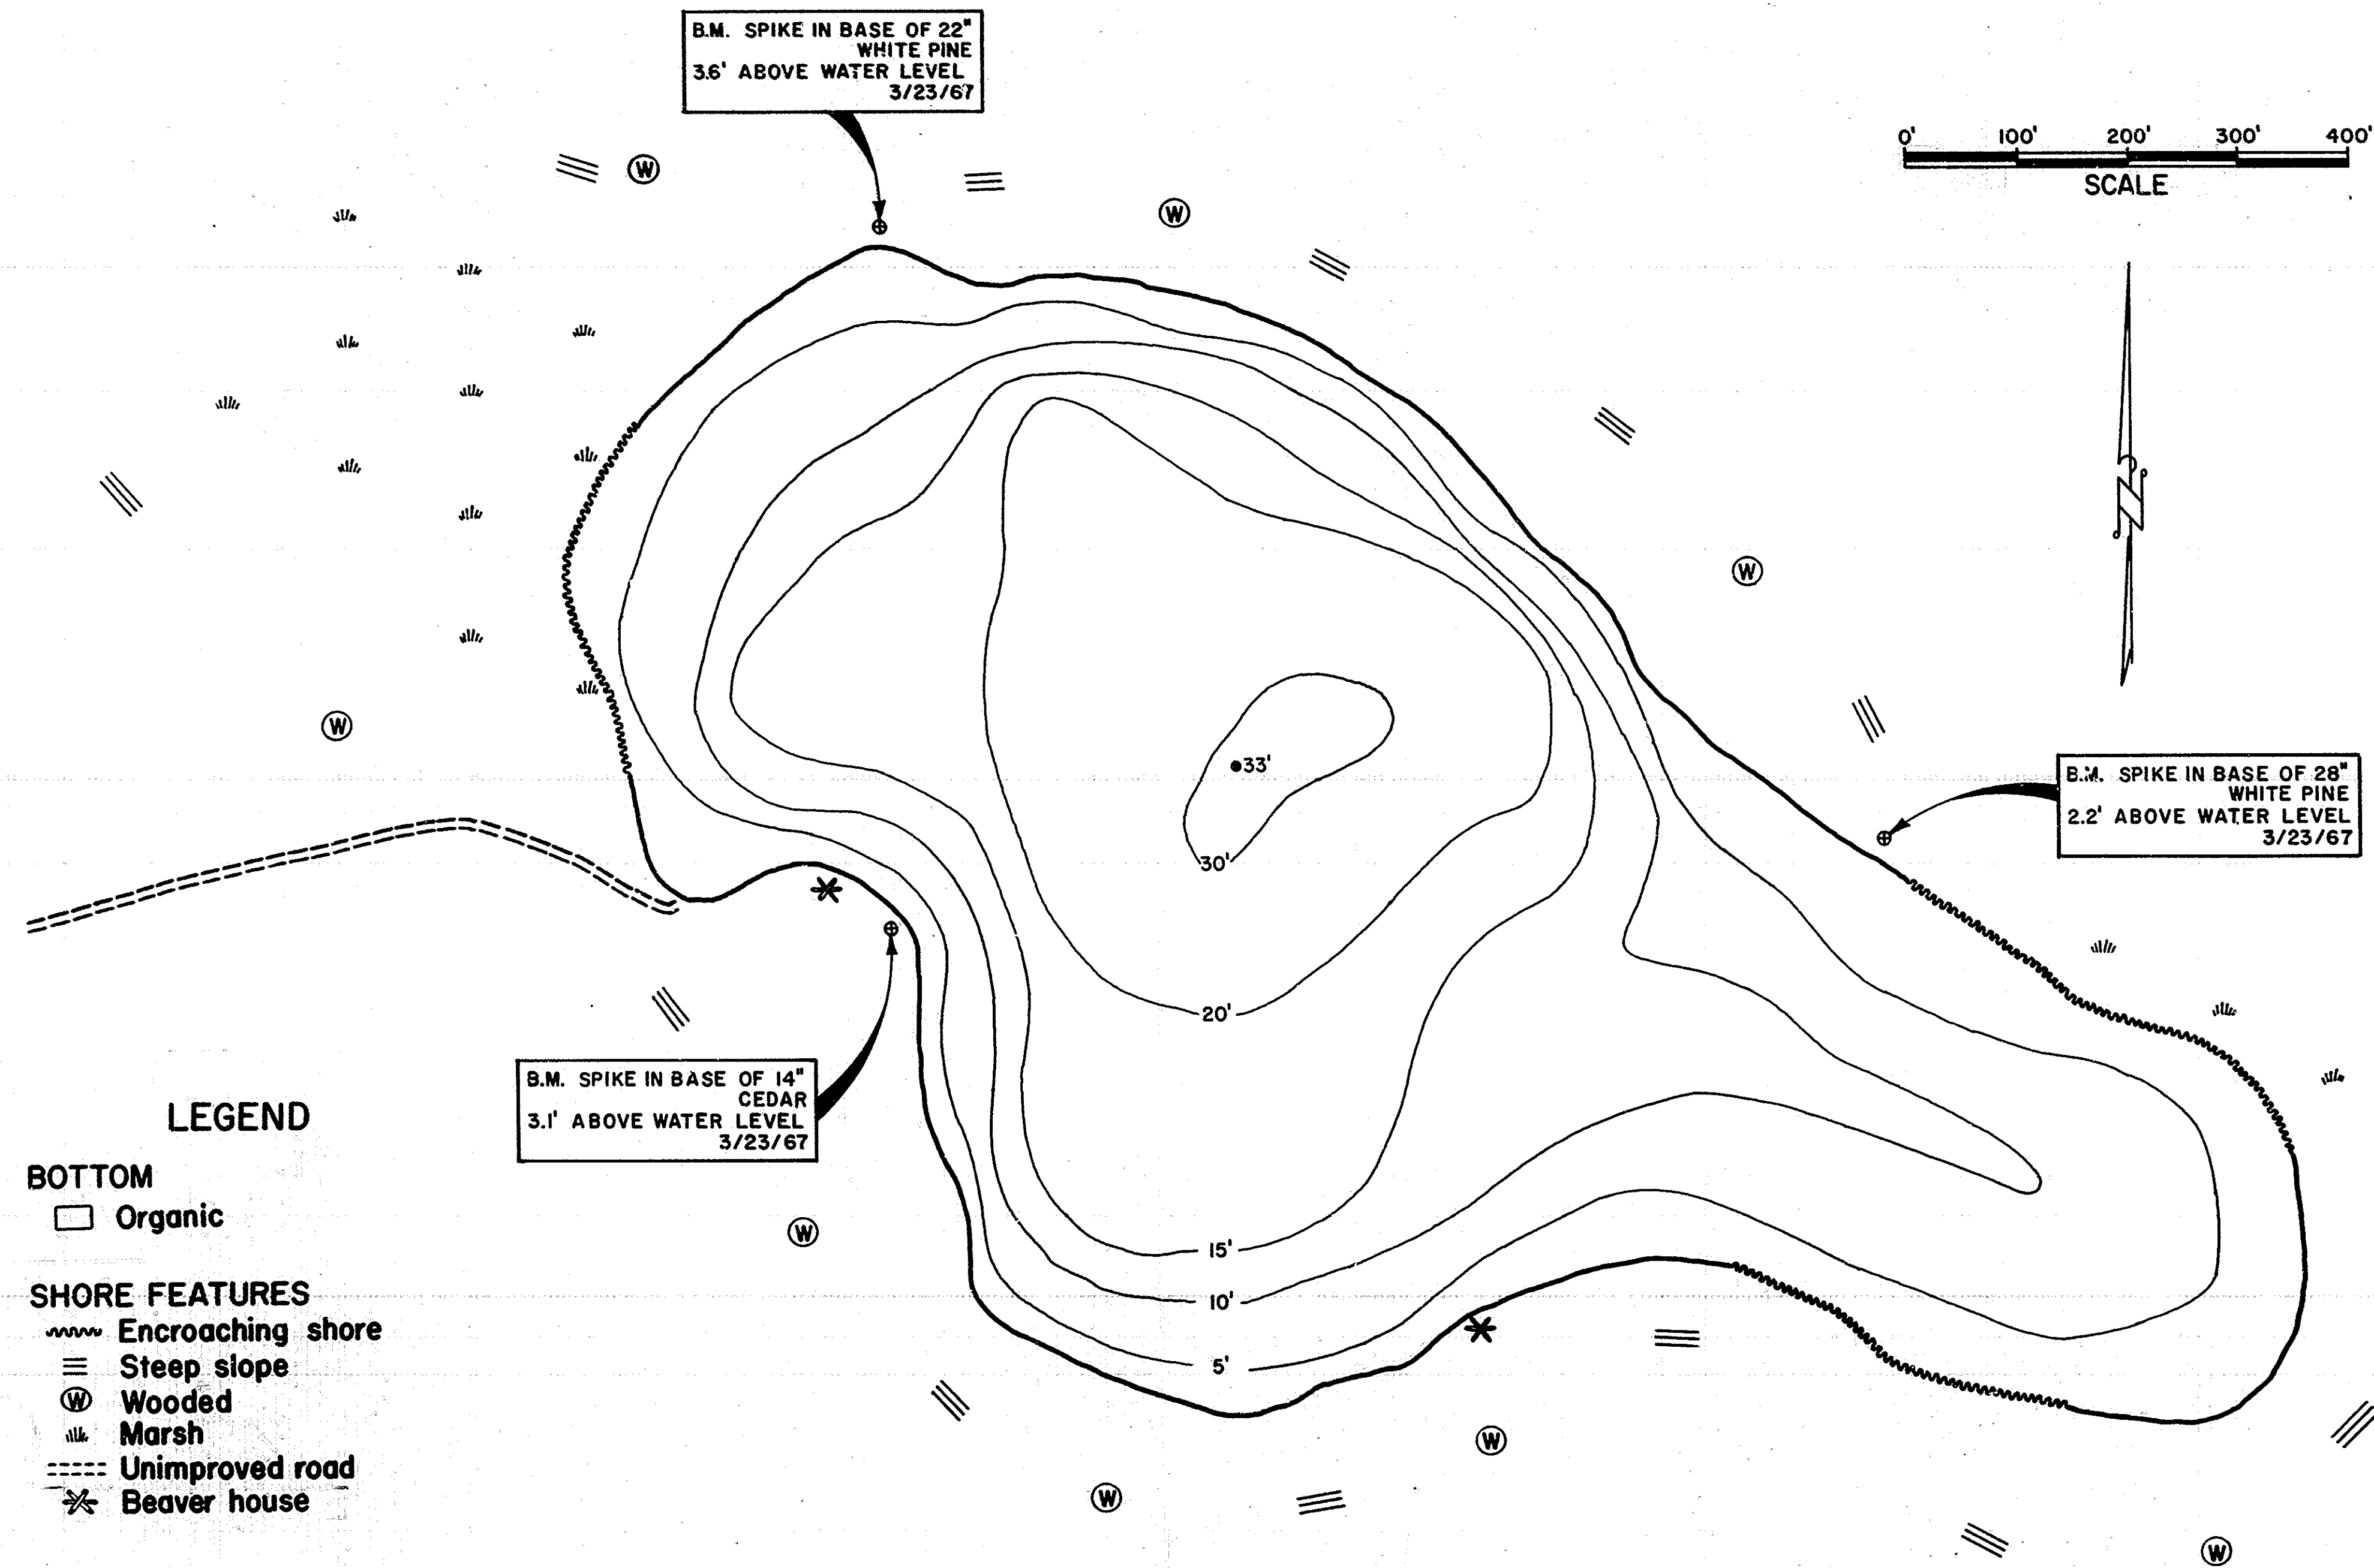

MICHIGAN DEPARTMENT OF NATURAL RESOURCES  
**COREY LAKE**

AREA 23 ACRES  
 GOGEBIC COUNTY T. 44 N., R. 40 W., SECS. 3, 10  
 SURVEY AND SOUNDINGS MAR. 22 & 23, 1967

**LEGEND**

**BOTTOM**

☐ Organic

**SHORE FEATURES**

- ~~~~~ Encroaching shore
- ≡ Steep slope
- ⊙ Wooded
- ▨ Marsh
- - - - Unimproved road
- \* Beaver house