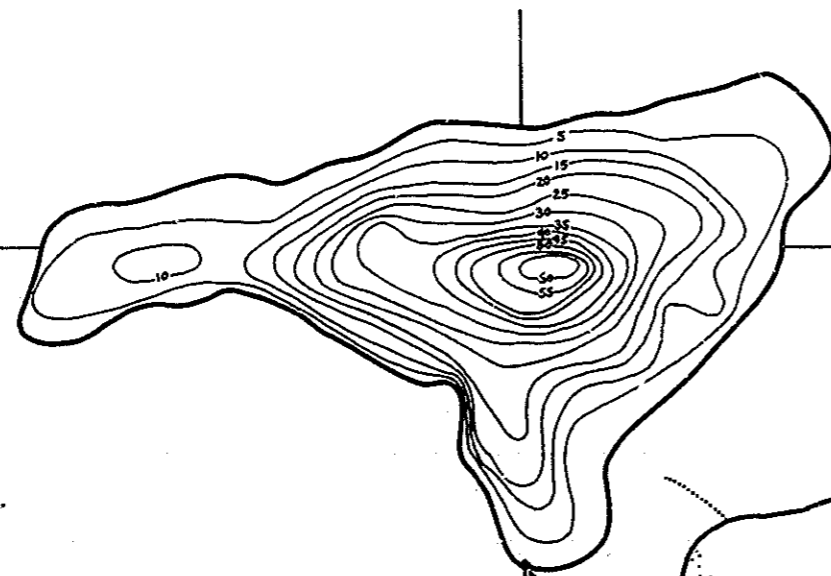

R-9
 U.S. Department of Agriculture
 Forest Service
LAKE AND STREAM SURVEY
KVIDERA LAKE — WILSON LAKE
 Ottawa National Forest
 Michigan

Kvidera Lake Area 28 Acres
 Wilson Lake Area 29 Acres
 Kvidera Lake Length of Shoreline 1.12 Miles
 Wilson Lake Length of Shoreline 1.14 Miles

Scale : 16 Inches = 1 Mile

Kvidera Lake
 Location: Sec. 3 & 10, T.44N. R.39W.

Contour Map
 Contour Interval = 5'

Cover Type And
 Lake Bottom Soil Type Map

Aquatic Vegetation Map

Wilson Lake
 Location: Sec. 14 & 15, T.44N. R.39W.

Contour Map
 Contour Interval = 5'

Cover Type And
 Lake Bottom Soil Type Map

Aquatic Vegetation Map