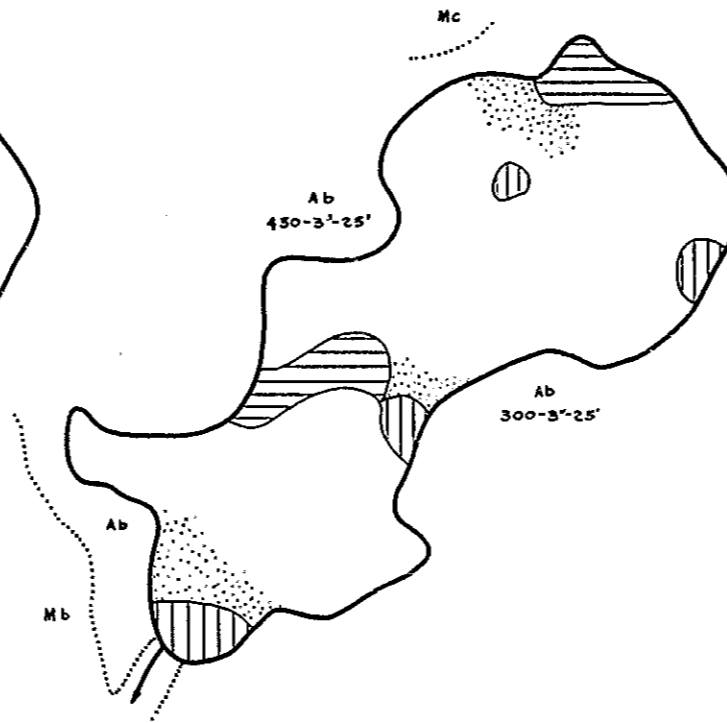

R-9
 U.S. Department of Agriculture
 Forest Service
LAKE AND STREAM SURVEY
KVIDERA LAKE — WILSON LAKE
 Ottawa National Forest
 Michigan

Kvidera Lake Area 28 Acres
 Wilson Lake Area 29 Acres
 Kvidera Lake Length of Shoreline 1.12 Miles
 Wilson Lake Length of Shoreline 1.14 Miles

Scale : 16 Inches = 1 Mile

Kvidera Lake
 Location: Sec. 3 & 10, T.44N. R.39W.

Contour Map
 Contour Interval = 5'

Cover Type And
 Lake Bottom Soil Type Map

Aquatic Vegetation Map

Wilson Lake
 Location: Sec. 14 & 15, T.44N. R.39W.

Contour Map
 Contour Interval = 5'

Cover Type And
 Lake Bottom Soil Type Map

Aquatic Vegetation Map