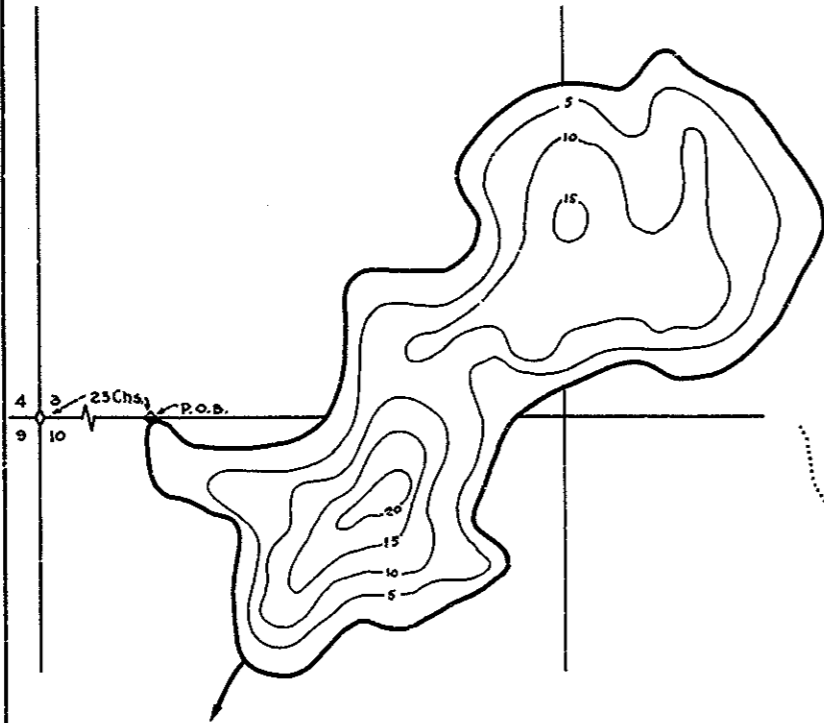

R-9
 U.S. Department of Agriculture
 Forest Service
LAKE AND STREAM SURVEY
KVIDERA LAKE — WILSON LAKE
 Ottawa National Forest
 Michigan

Kvidera Lake Area 28 Acres
 Wilson Lake Area 29 Acres
 Kvidera Lake Length of Shoreline 1.12 Miles
 Wilson Lake Length of Shoreline 1.14 Miles

Scale : 16 Inches = 1 Mile

Kvidera Lake
 Location: Sec. 3 & 10, T.44N. R.39W.

Contour Map
 Contour Interval = 5'

Cover Type And
 Lake Bottom Soil Type Map

Aquatic Vegetation Map

Wilson Lake
 Location: Sec. 14 & 15, T.44N. R.39W.

Contour Map
 Contour Interval = 5'

Cover Type And
 Lake Bottom Soil Type Map

Aquatic Vegetation Map