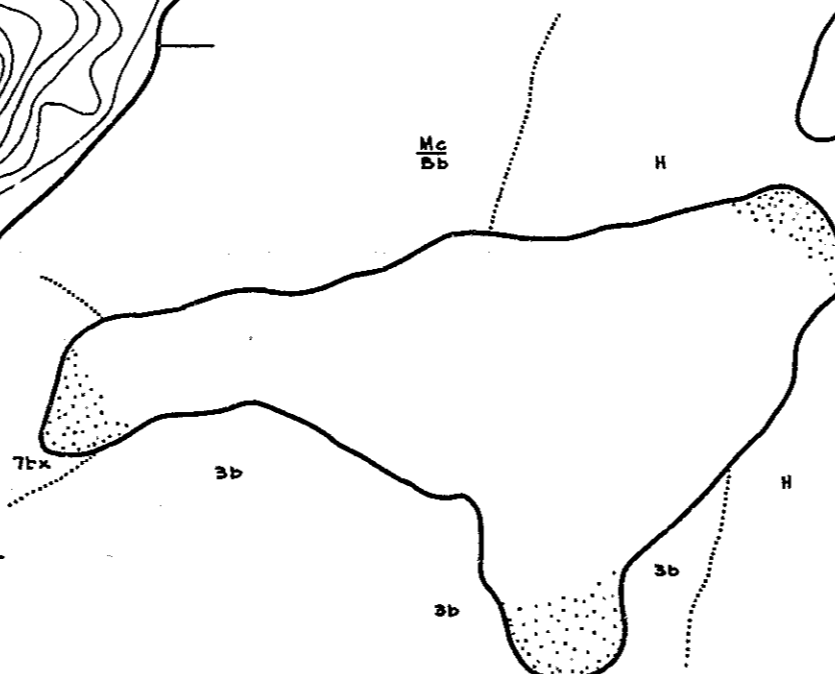

R-9
 U.S. Department of Agriculture
 Forest Service
LAKE AND STREAM SURVEY
KVIDERA LAKE — WILSON LAKE
 Ottawa National Forest
 Michigan

Kvidera Lake Area 28 Acres
 Wilson Lake Area 29 Acres
 Kvidera Lake Length of Shoreline 1.12 Miles
 Wilson Lake Length of Shoreline 1.14 Miles

Scale : 16 Inches = 1 Mile

Kvidera Lake
 Location: Sec. 3 & 10, T.44N. R.39W.

Contour Map
 Contour Interval = 5'

Cover Type And
 Lake Bottom Soil Type Map

Aquatic Vegetation Map

Wilson Lake
 Location: Sec. 14 & 15, T.44N. R.39W.

Contour Map
 Contour Interval = 5'

Cover Type And
 Lake Bottom Soil Type Map

Aquatic Vegetation Map