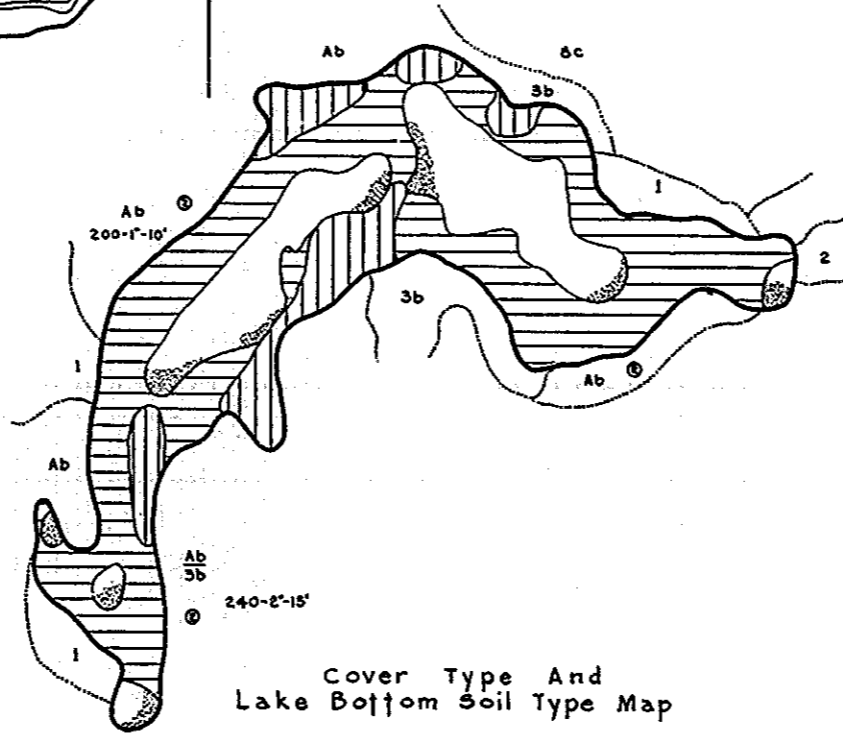

R-9  
 U.S. Department of Agriculture  
 Forest Service  
 LAKE AND STREAM SURVEY  
 MOON LAKE - LITTLE MOON LAKE  
 Ottawa National Forest  
 Michigan

Moon Lake Area 93 Acres  
 Little Moon Lake Area 13 Acres  
 Moon Lake Length of Shoreline 2.44 Miles  
 Little Moon Lake Length of Shoreline .61 Miles

Moon Lake  
 Location: Sec. 29 & 32, T.44 N. R. 39 W.  
 Scale 8" Inches = 1 Mile

Contour Map  
 Contour Interval = 10'

Cover Type And  
 Lake Bottom Soil Type Map

Aquatic Vegetation Map

Little Moon Lake  
 Location: Sec. 32, T.44 N. R. 39 W.  
 Scale 16 Inches = 1 Mile

Contour Map  
 Contour Interval = 5'

Cover Type And  
 Lake Bottom Soil Type Map

Aquatic Vegetation Map