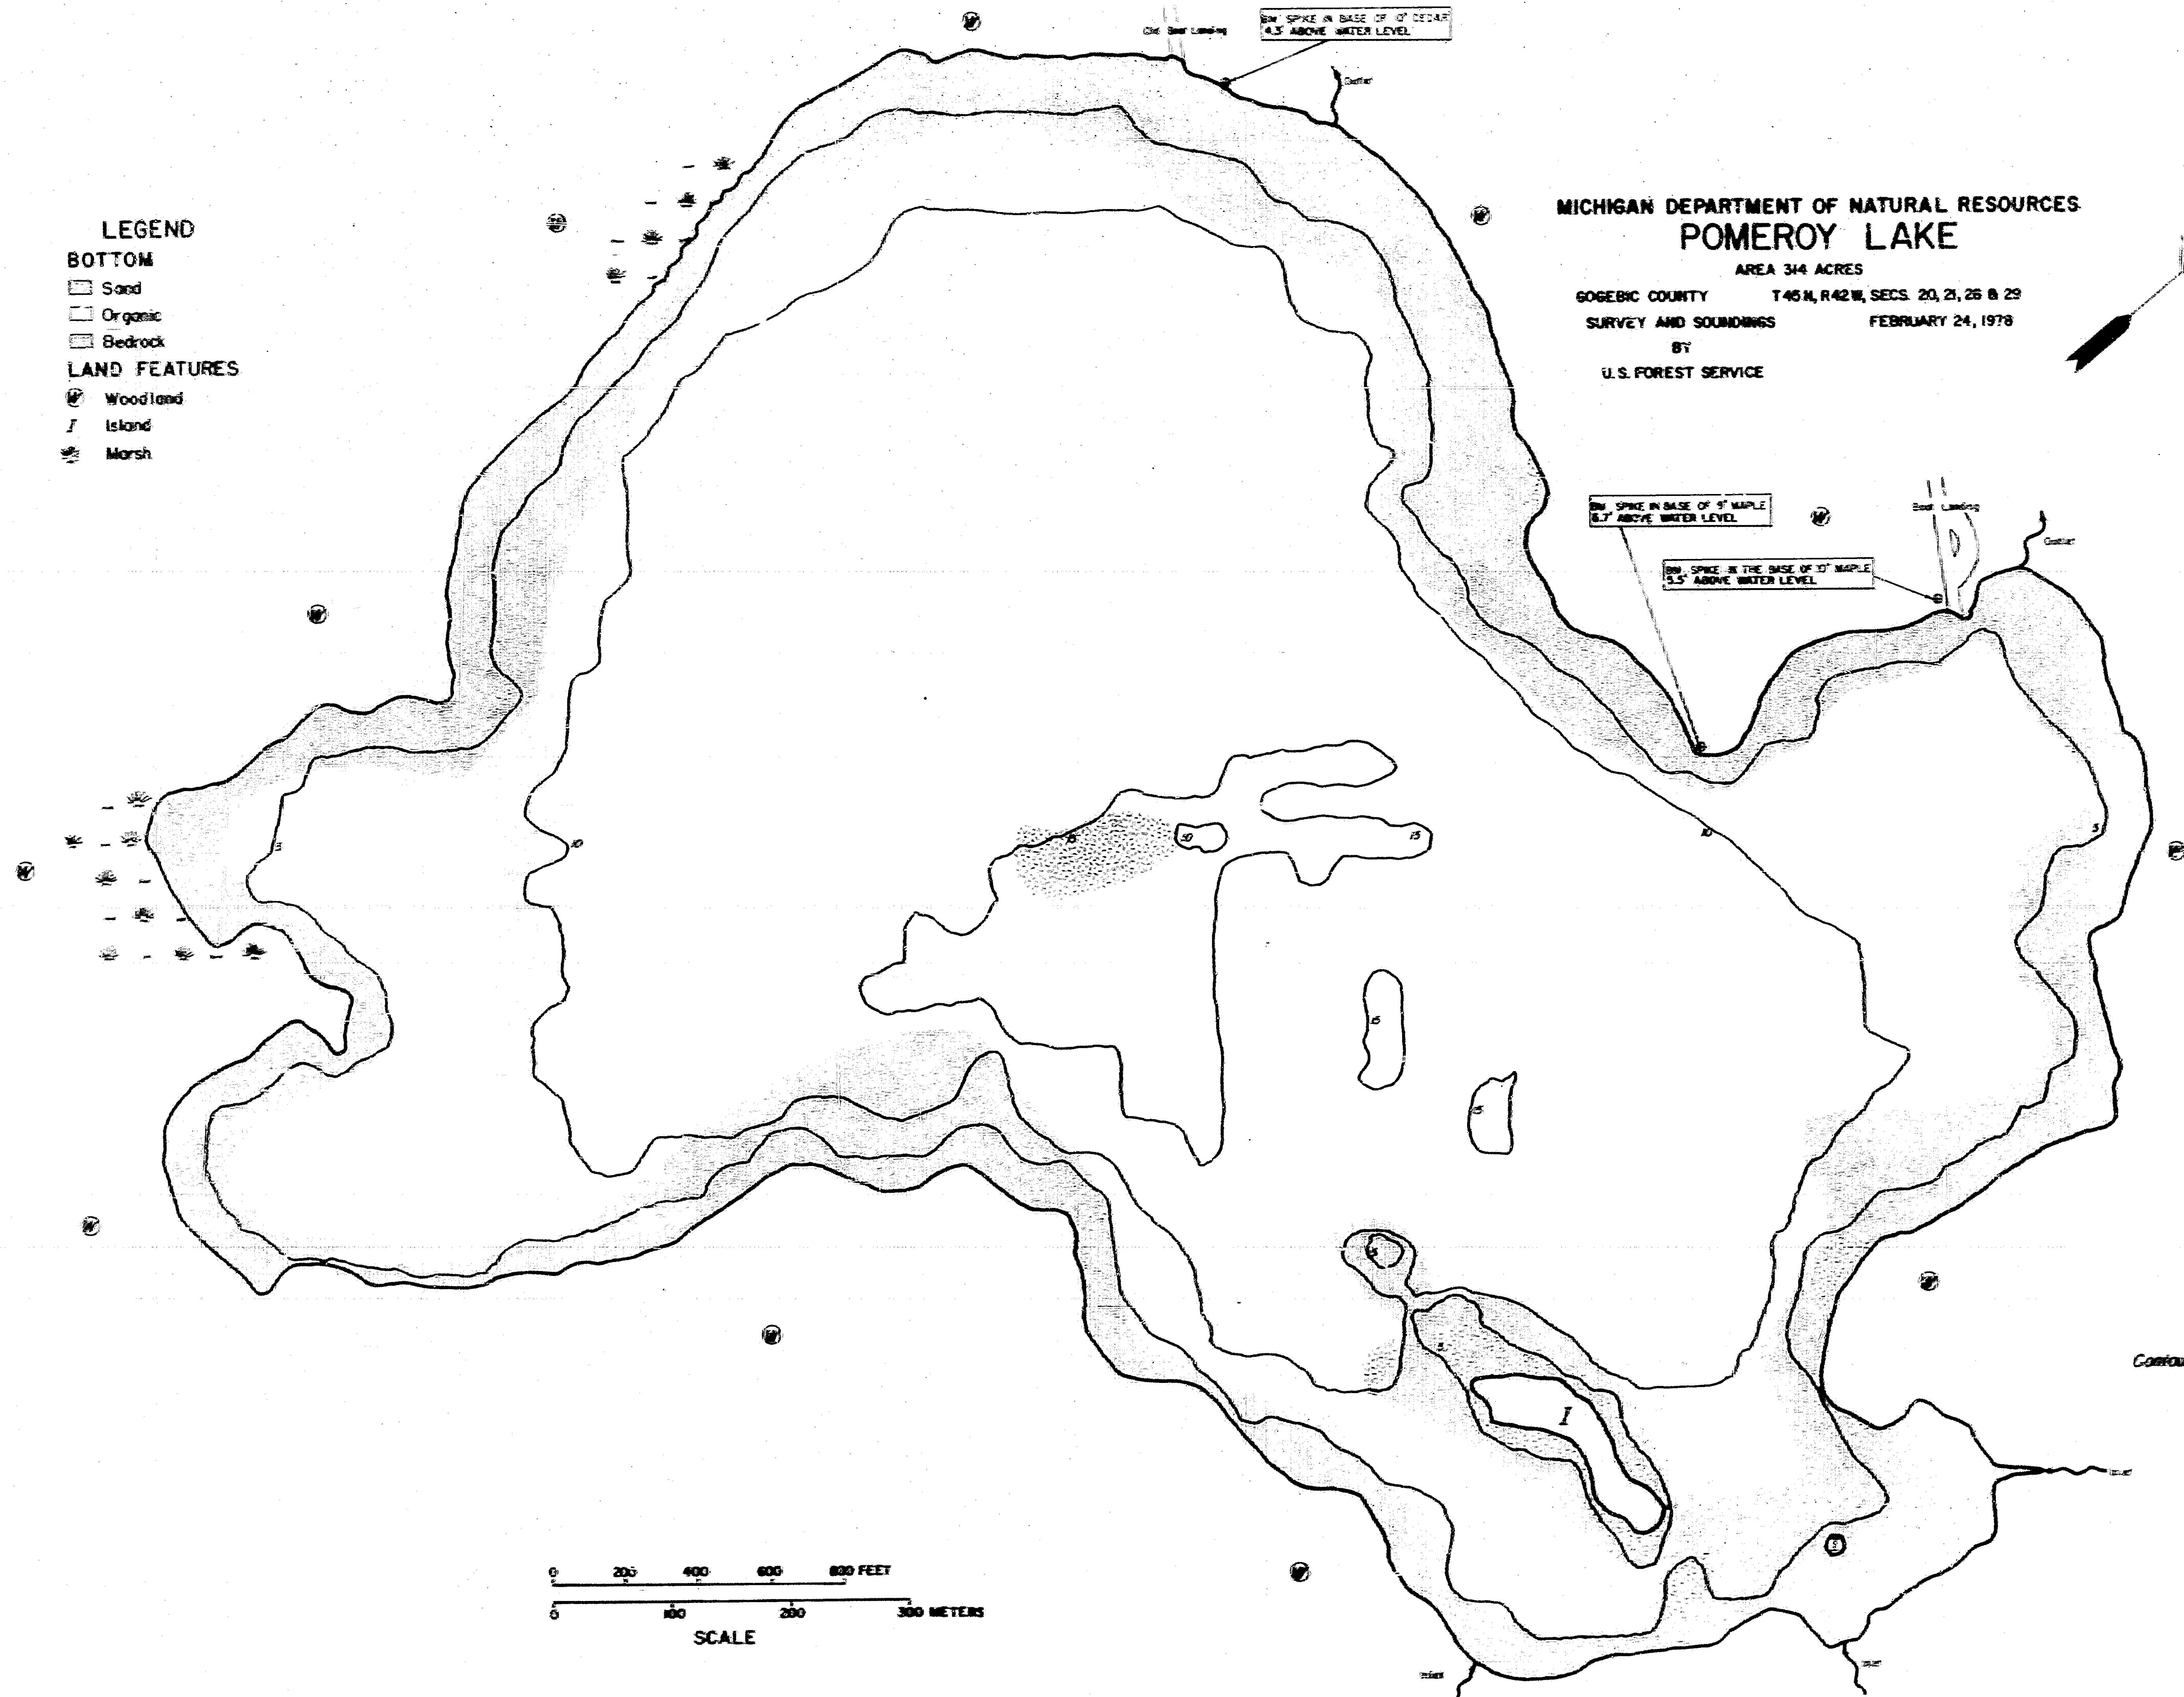

- LEGEND**
- BOTTOM**
- Sand
 - Organic
 - Bedrock
- LAND FEATURES**
- ⊙ Woodland
 - ∩ Island
 - ⊙ Marsh

MICHIGAN DEPARTMENT OF NATURAL RESOURCES
POMEROY LAKE
 AREA 344 ACRES
 GOGEBIC COUNTY T45 N, R42 W, SECS. 20, 21, 26 & 29
 SURVEY AND SOUNDINGS FEBRUARY 24, 1978
 BY
 U.S. FOREST SERVICE

Contour Interval = 5 ft.