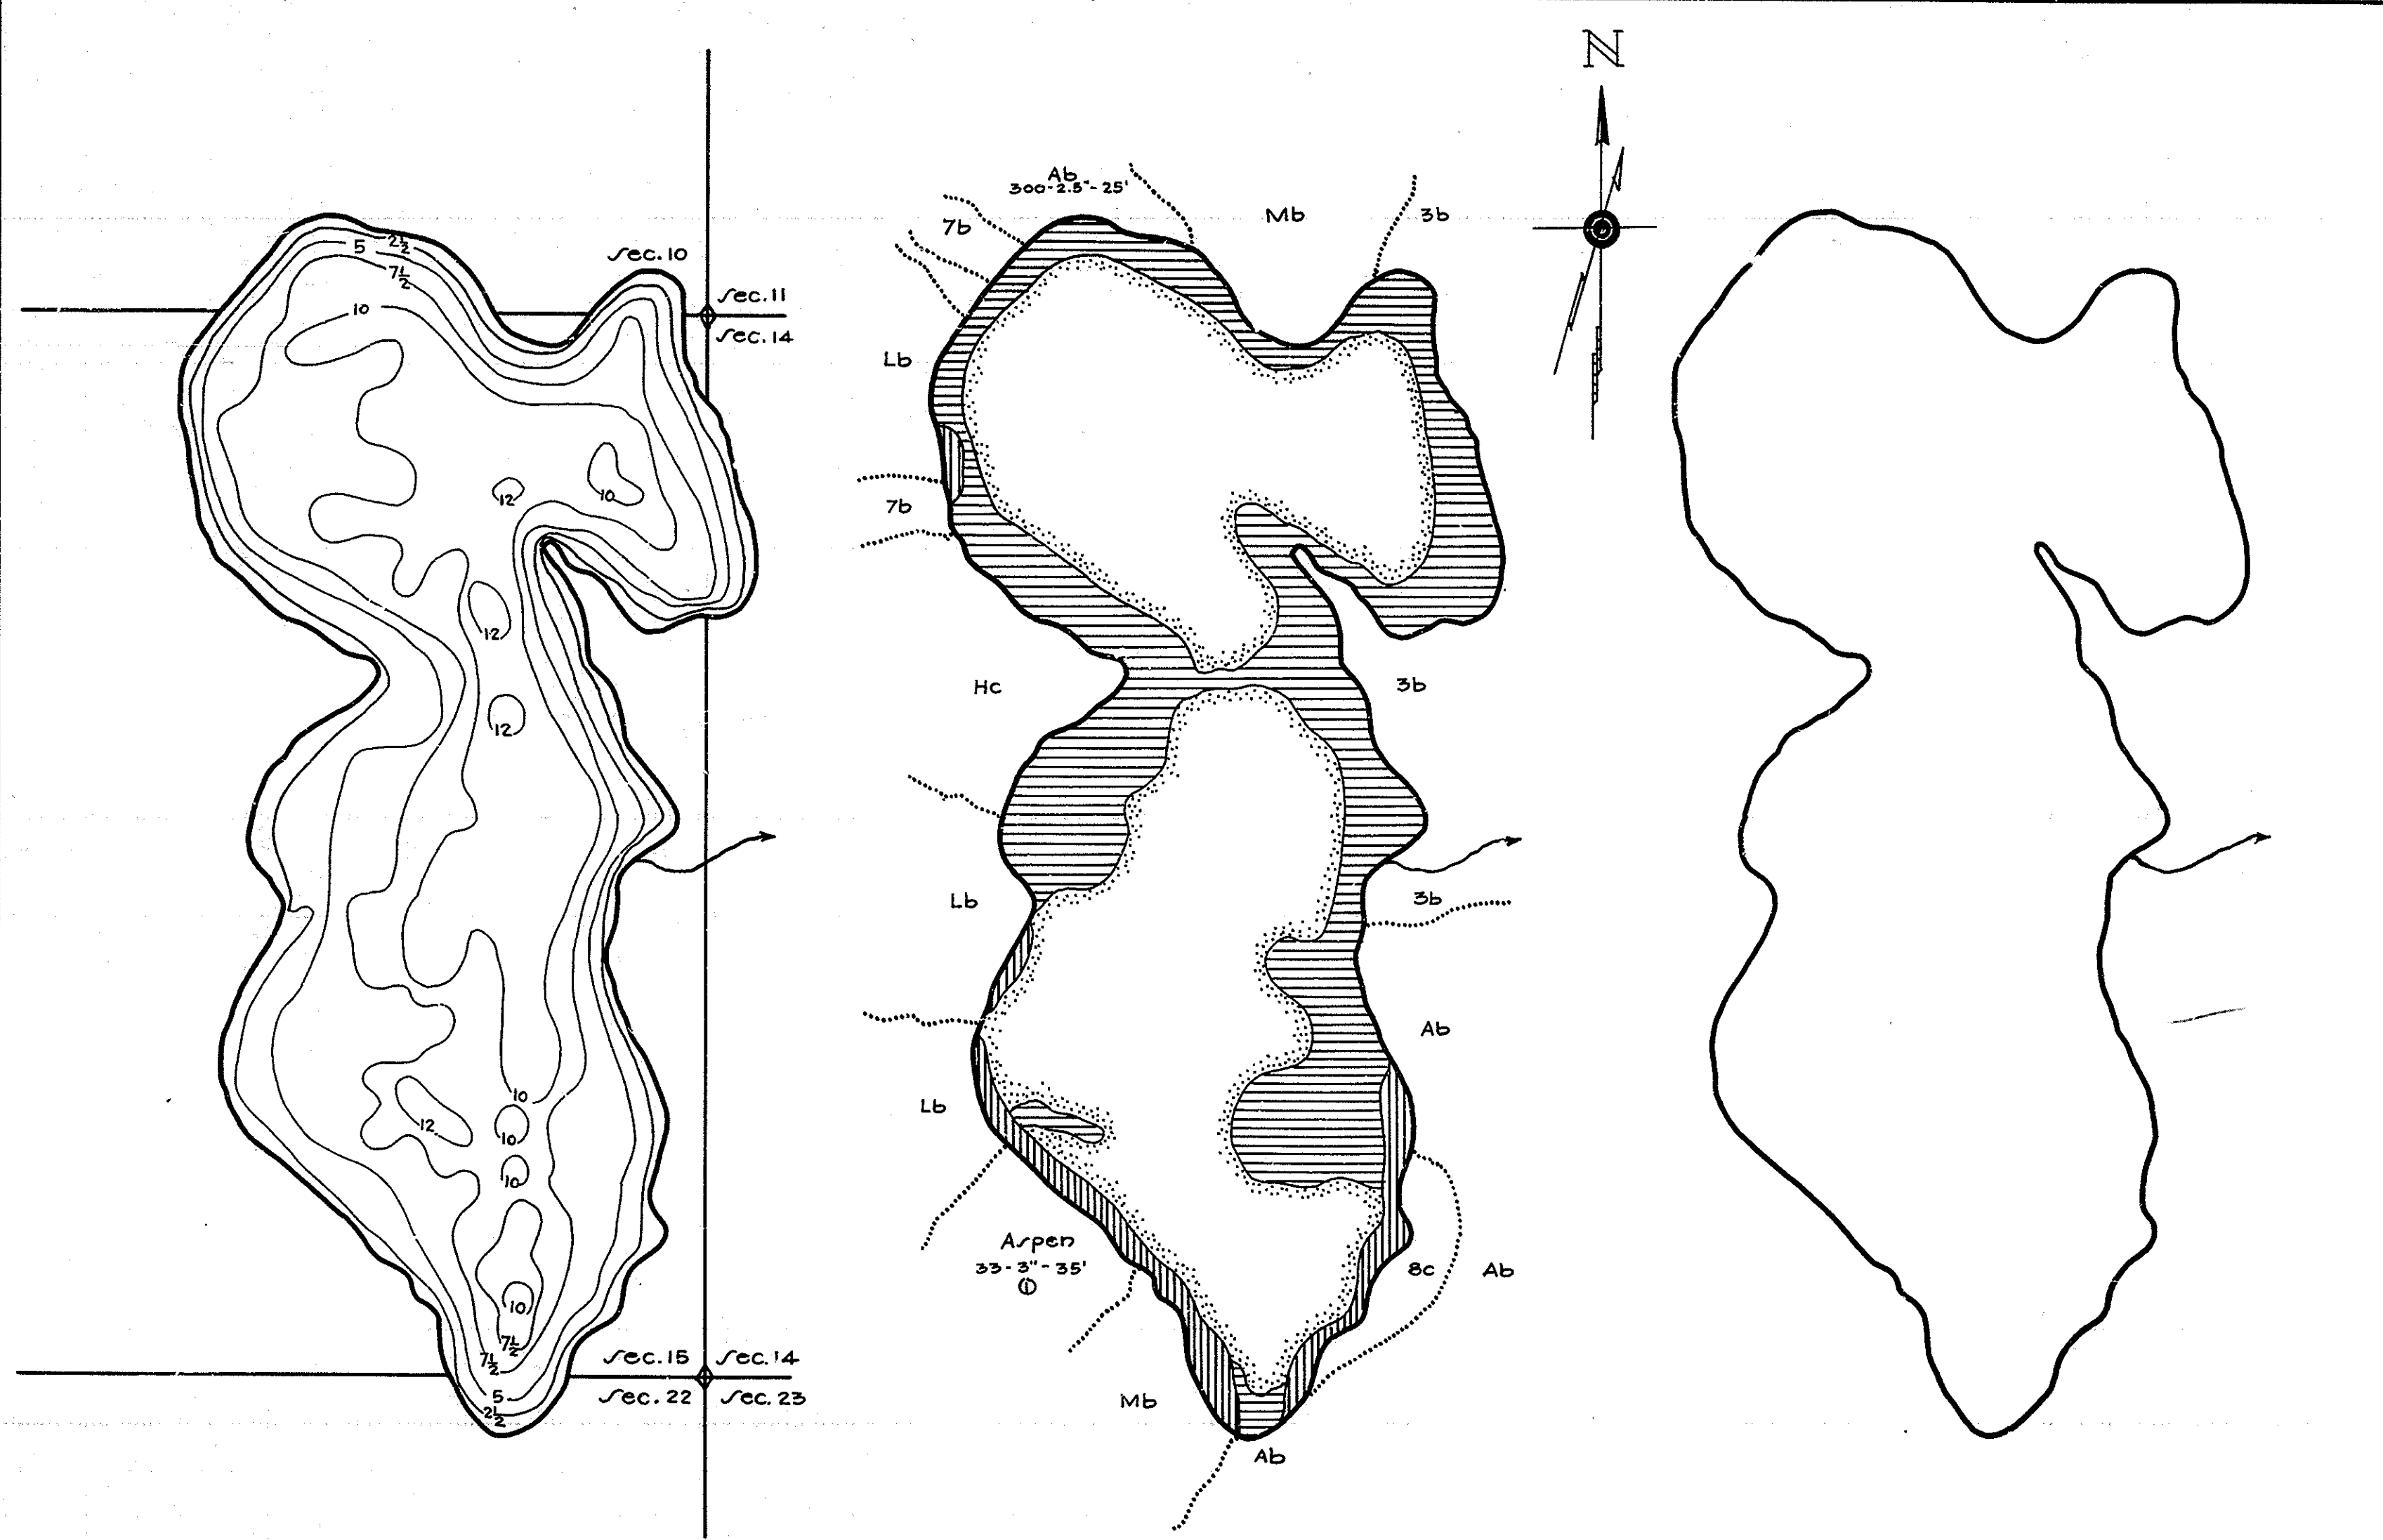

55-11-0

R-9
U.S. Department of Agriculture
Forest Service
LAKE AND STREAM SURVEY
WOLF LAKE
Ottawa National Forest
Michigan

Location: T.45N.R.40W. Secs. 10-15-22
Scale: 8"=1-Mile.

Area: 243 Acres.
Length of Shoreline: 3.5 Miles

Contour Map
Contour Interval - 2 1/2'

Cover Type And
Lake Bottom Soil Type Map

Aquatic Vegetation Map