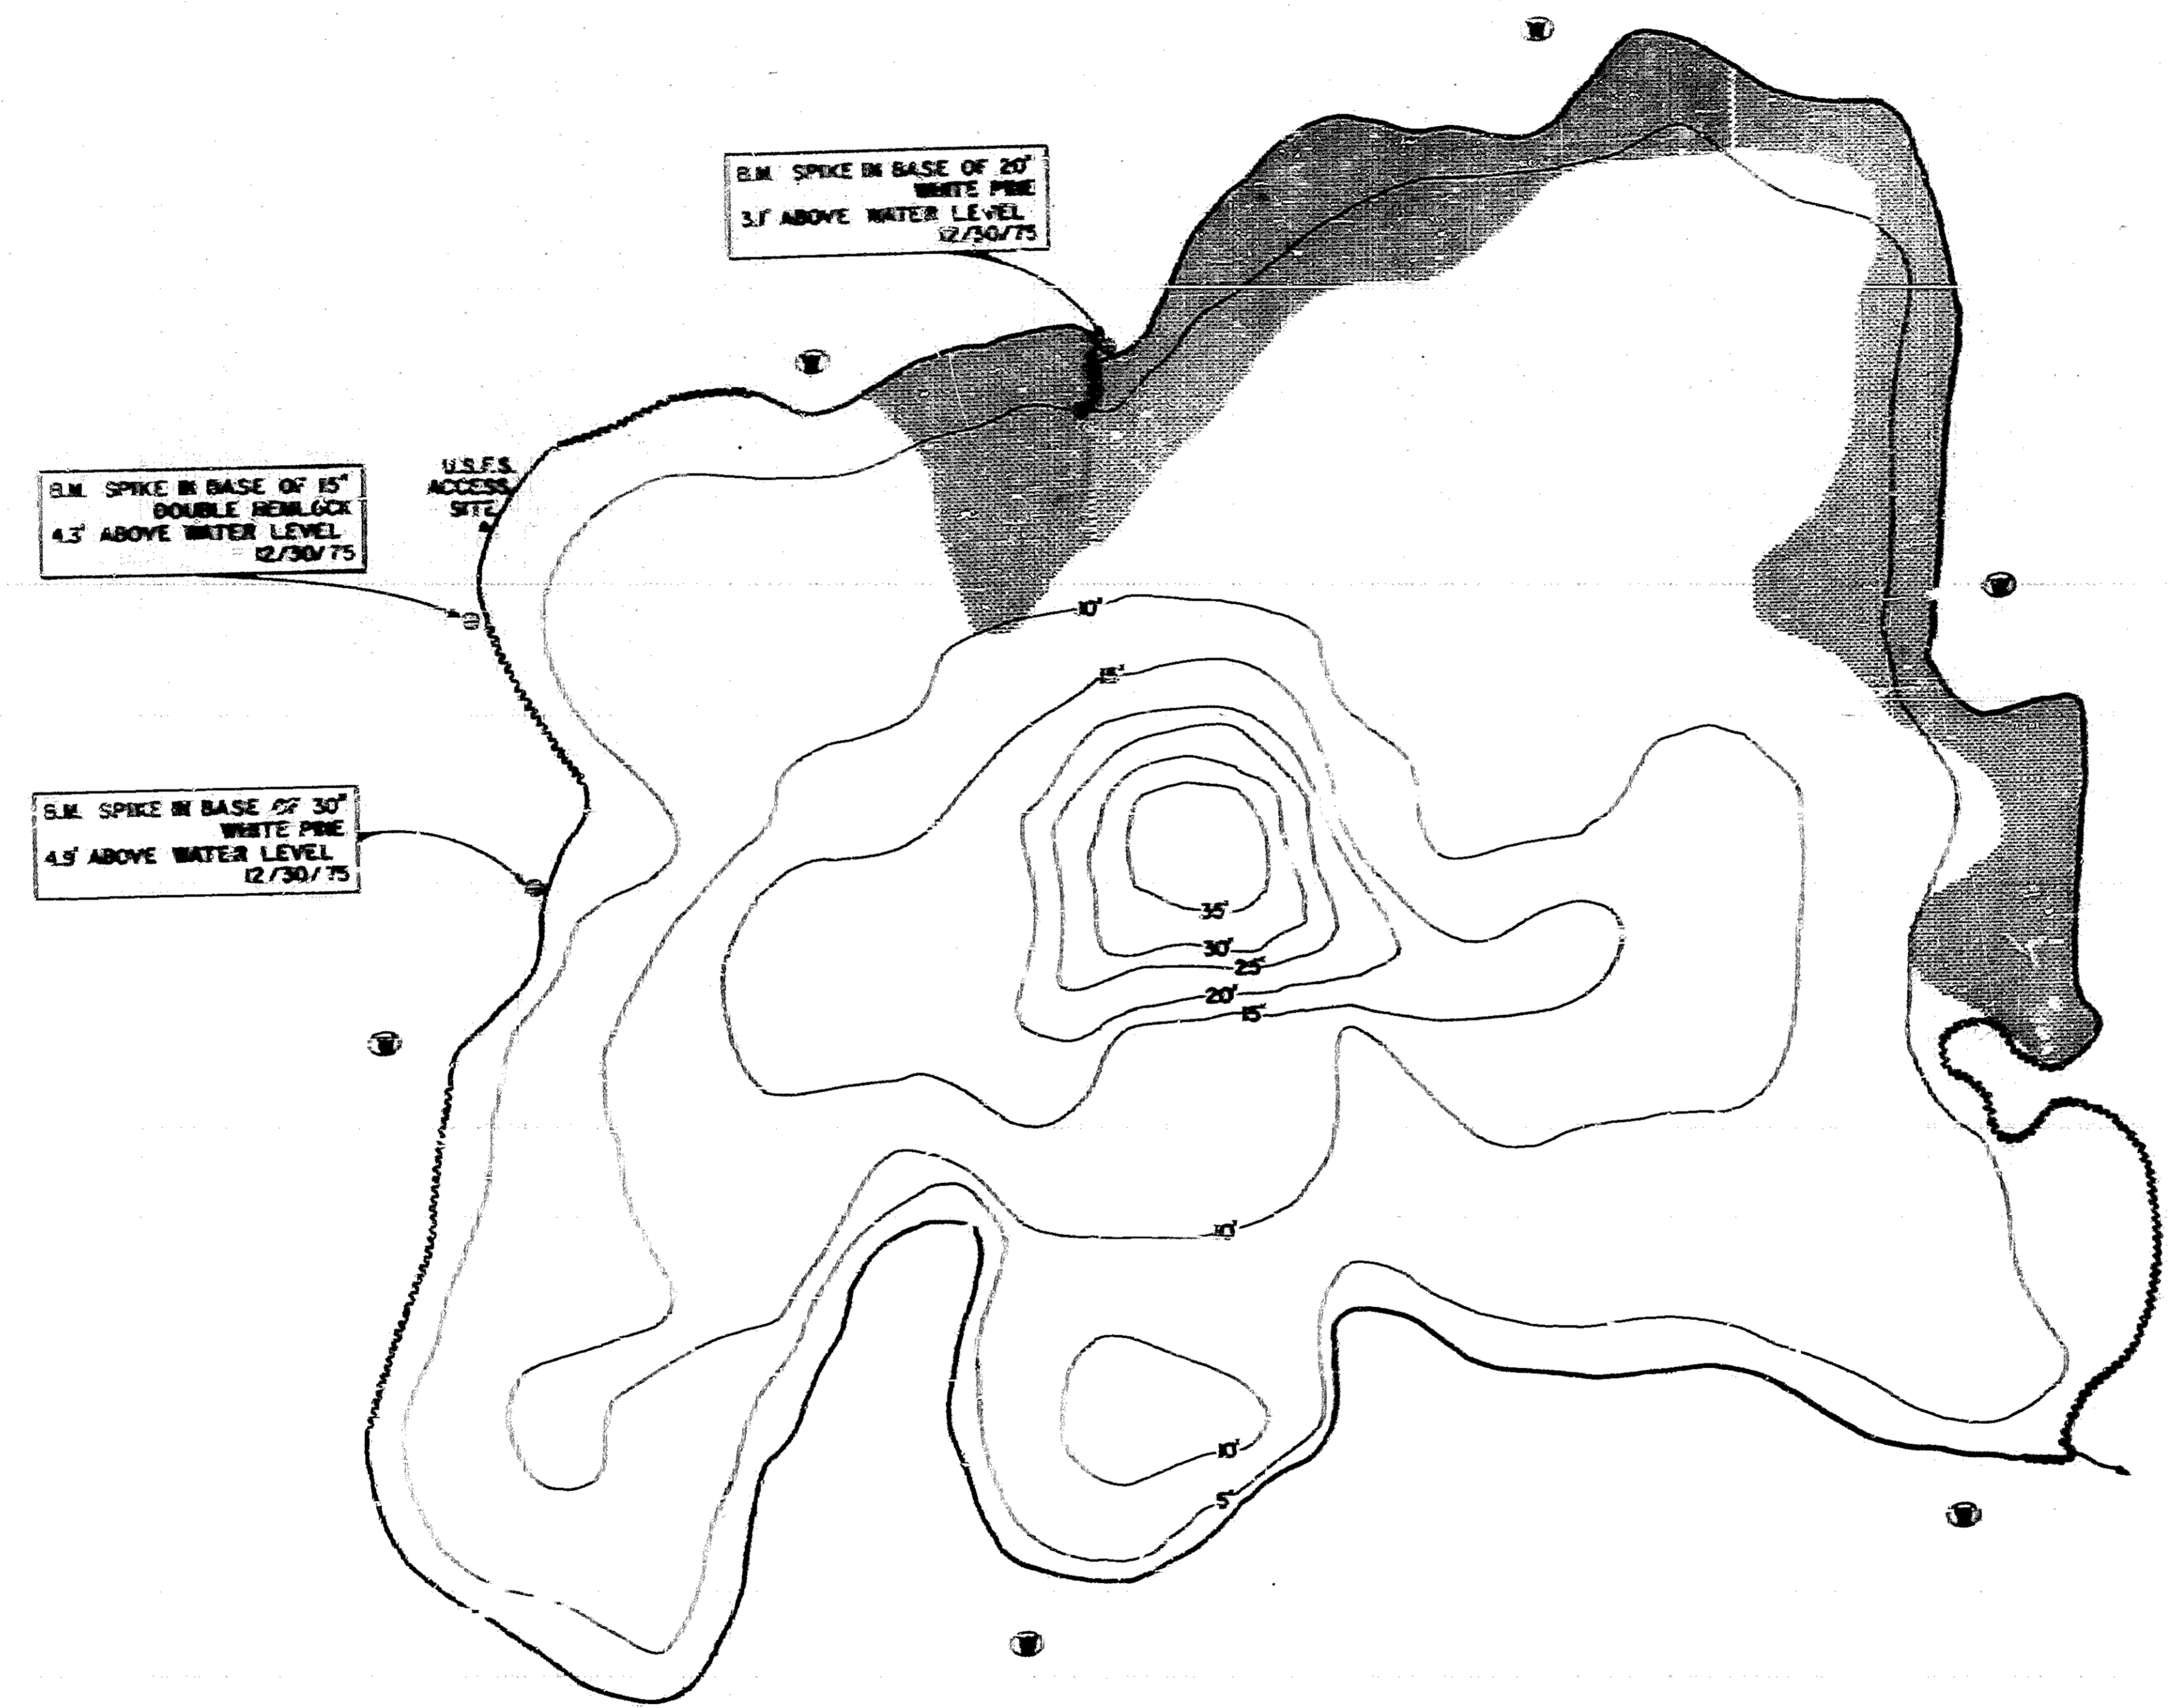

MICHIGAN DEPARTMENT OF NATURAL RESOURCES
TEPEE LAKE

AREA 124 ACRES

IRON COUNTY

T. 46 N., R. 37 W., SEC. 13

SURVEY AND SOUNDINGS

MAR 25 TO MAR 29, 1976

- LEGEND**
- BOTTOM**
- Sand
 - Organic
- SHORE FEATURES**
- Encroaching shore
 - Wooded
 - Improved road
 - Inlet & outlet