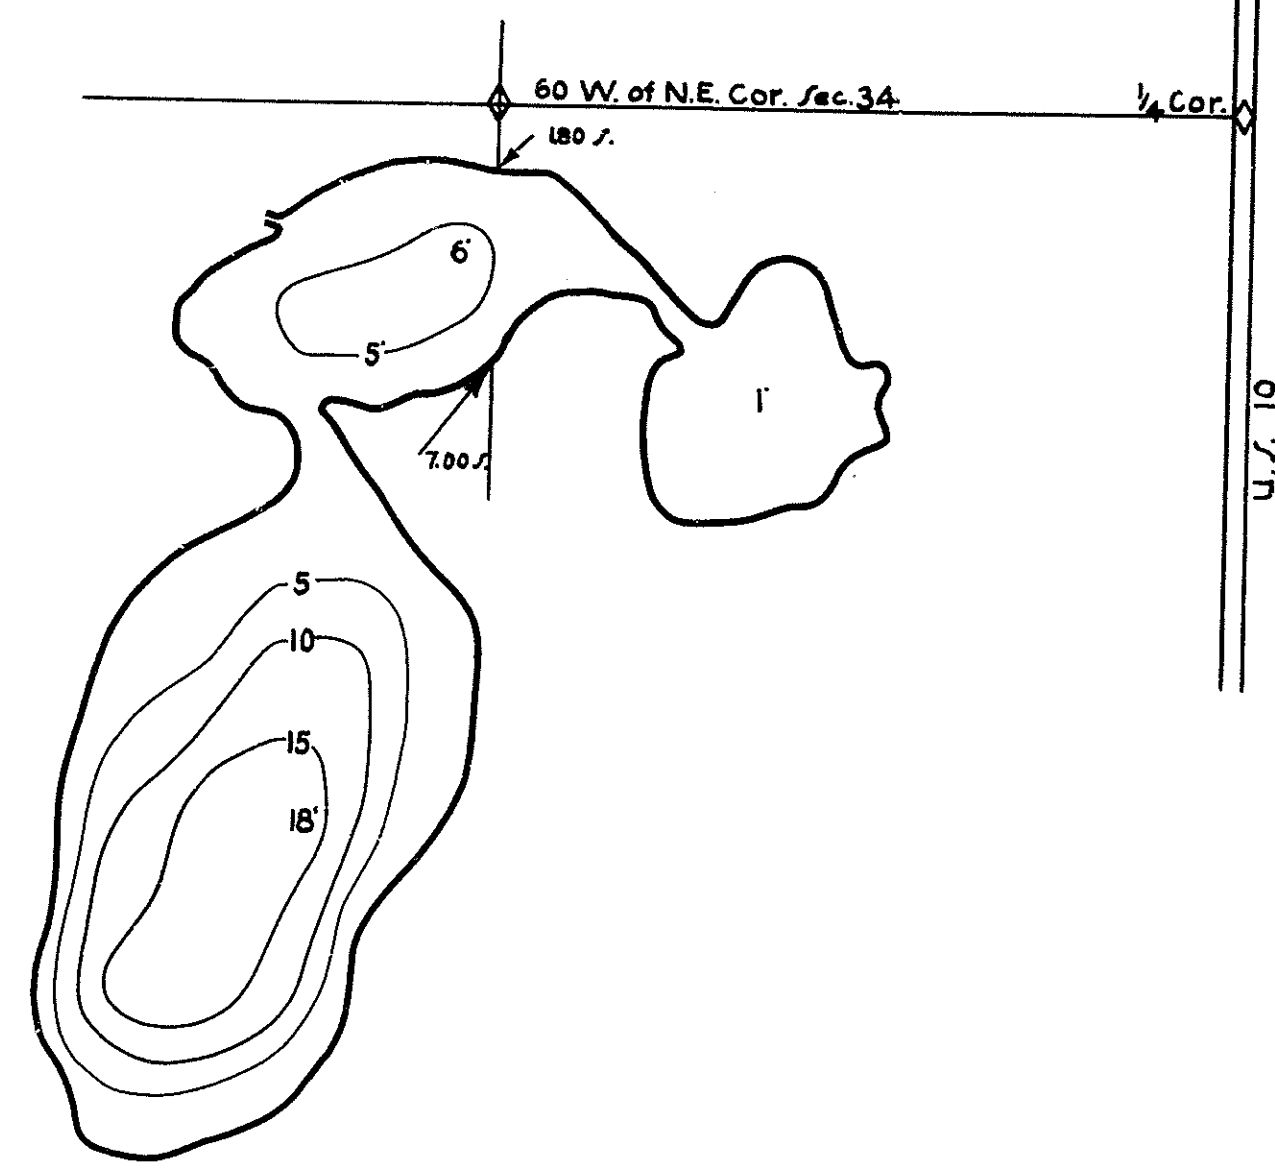

28-8-0

R-9
U. S. Department of Agriculture
Forest Service
LAKE AND STREAM SURVEY
CASHION LAKE
Manistee National Forest
Michigan

Location: Sec. 34, T. 18 N. R. 13 W.
Scale: 16" = 1 Mile

Area: 24.1 Acres
Length of Shore Line: 63.45 Chains

Contour Map
Contour Interval 5 Ft.

Cover Type And
Lake Bottom Soil Type Map

Aquatic Vegetation Map