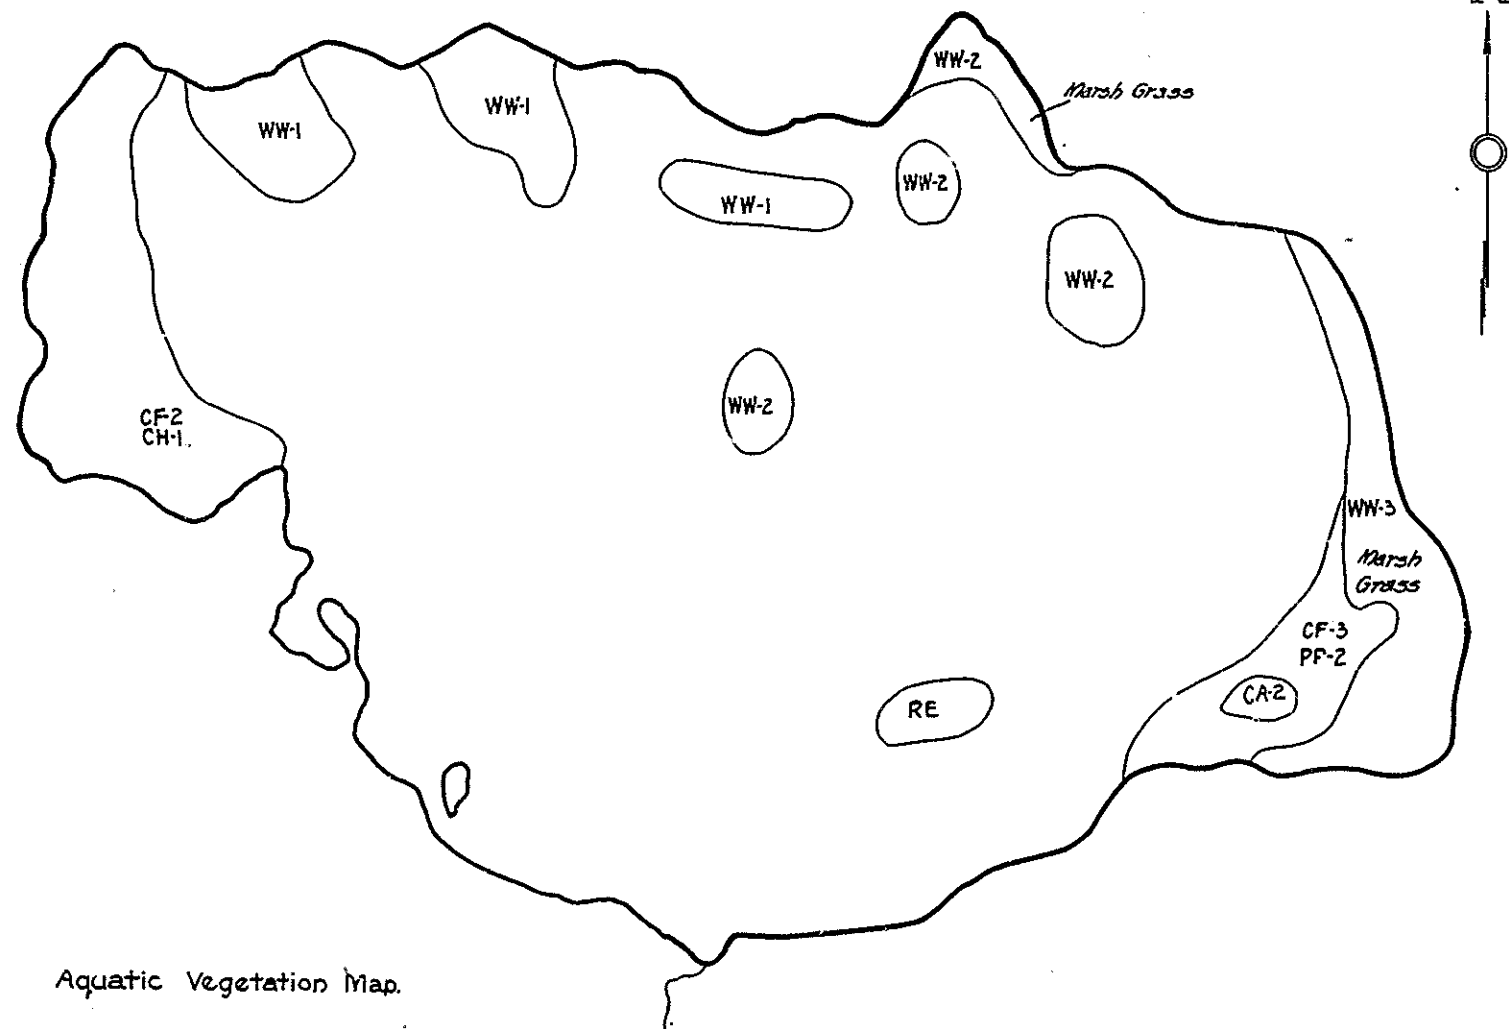

J-10-23

R-9
U.S. Department of Agriculture
Forest Service
LAKE AND STREAM SURVEY
ROUND LAKE
Marquette National Forest
Michigan

Sheet 2 of 2.

Location Sec 7-T41N. R4W.
Sec. 11-12-13 T41N. R5W.
Scale - 8" = 1 Mile

Area - 600. Acres
Length Of Shore Line 4.6 Miles.

Aquatic Vegetation Map.

J-10-23

ROUND LAKE, MACKINAC COUNTY