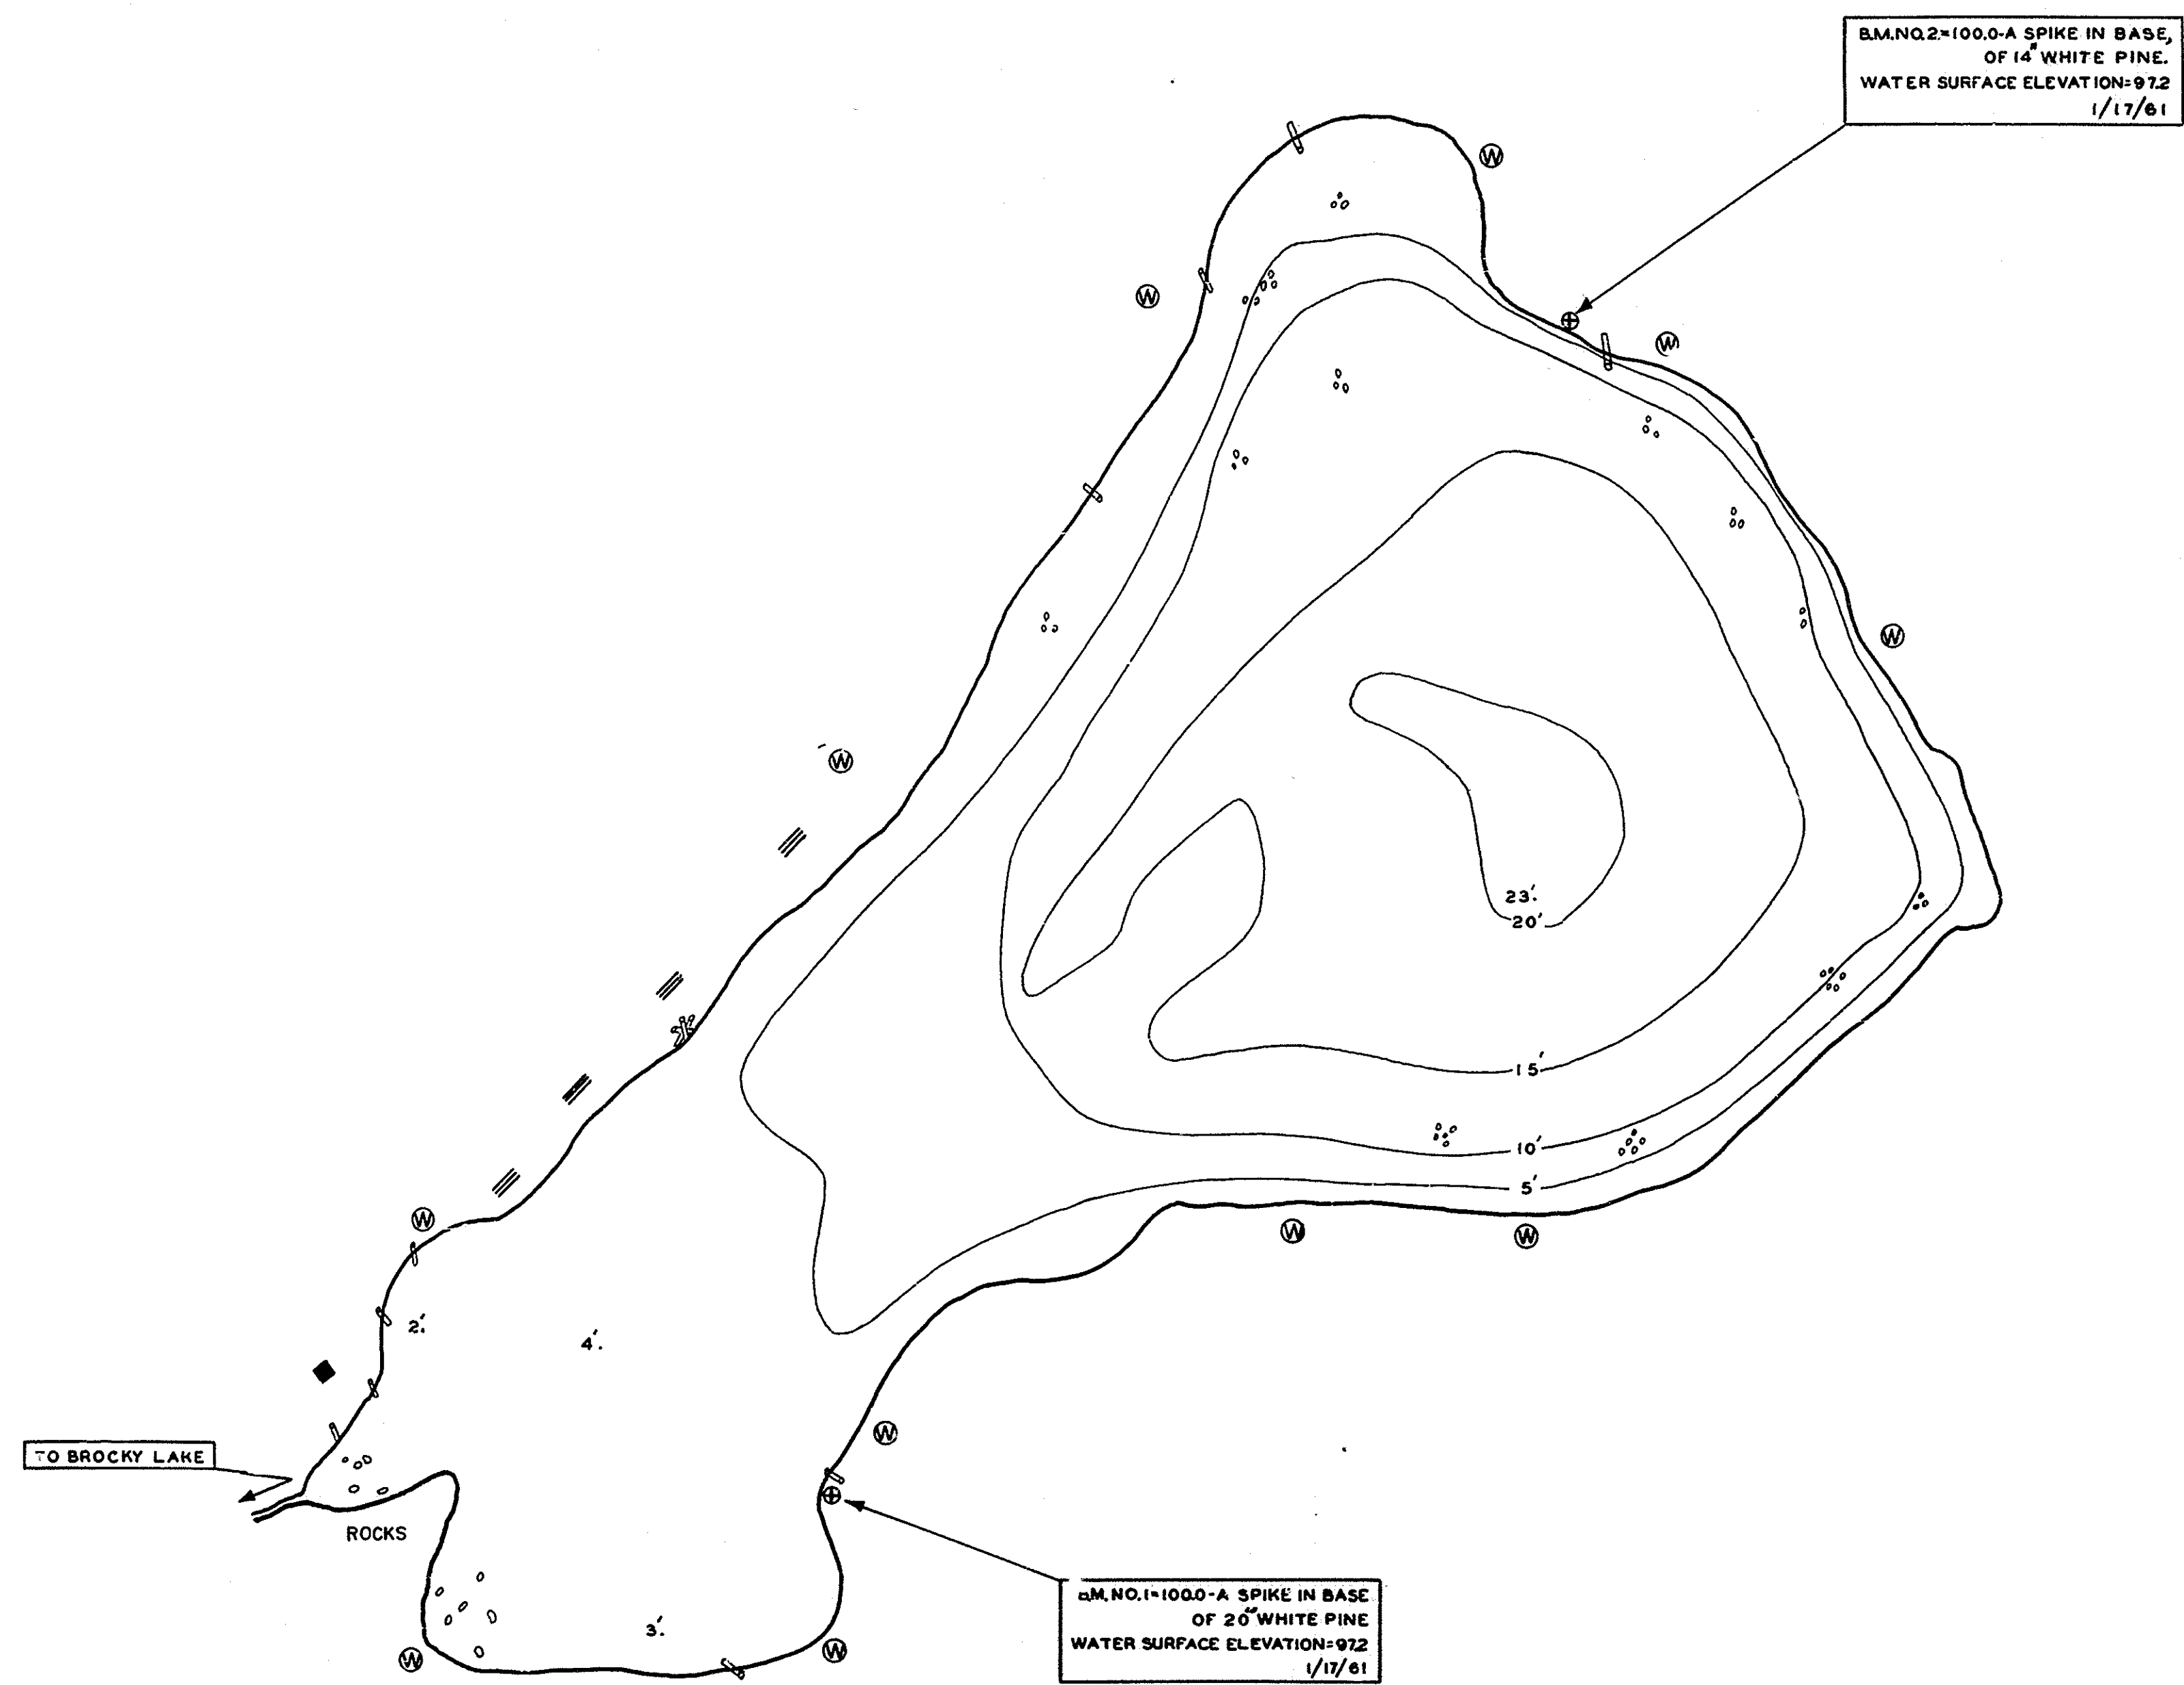

INSTITUTE FOR FISHERIES RESEARCH
 DIVISION OF FISHERIES MICHIGAN CONSERVATION DEPT.
 LAKE INVENTORY MAP
LITTLE BROCKY LAKE

AREA 15.5 ACRES
 MARGINAL SURVEY AND SOUNDINGS BY
 LAKE & STREAM IMPROVEMENT SECTION 1/16,17/61
 MARQUETTE COUNTY. T.48N., R.28W., SEC.5,6,8

- LEGEND
- BOTTOM**
- Organic
 - Gravel
 - ∕ Logs & Snags
- OUTLINE & CONTOURS**
- Shoreline
 - s- Contours
- SHORE FEATURES**
- ≡ Steep Slope
 - ⊙ Wooded
 - Cottage
 - ⌘ Beaver house
 - ↑ Outlet