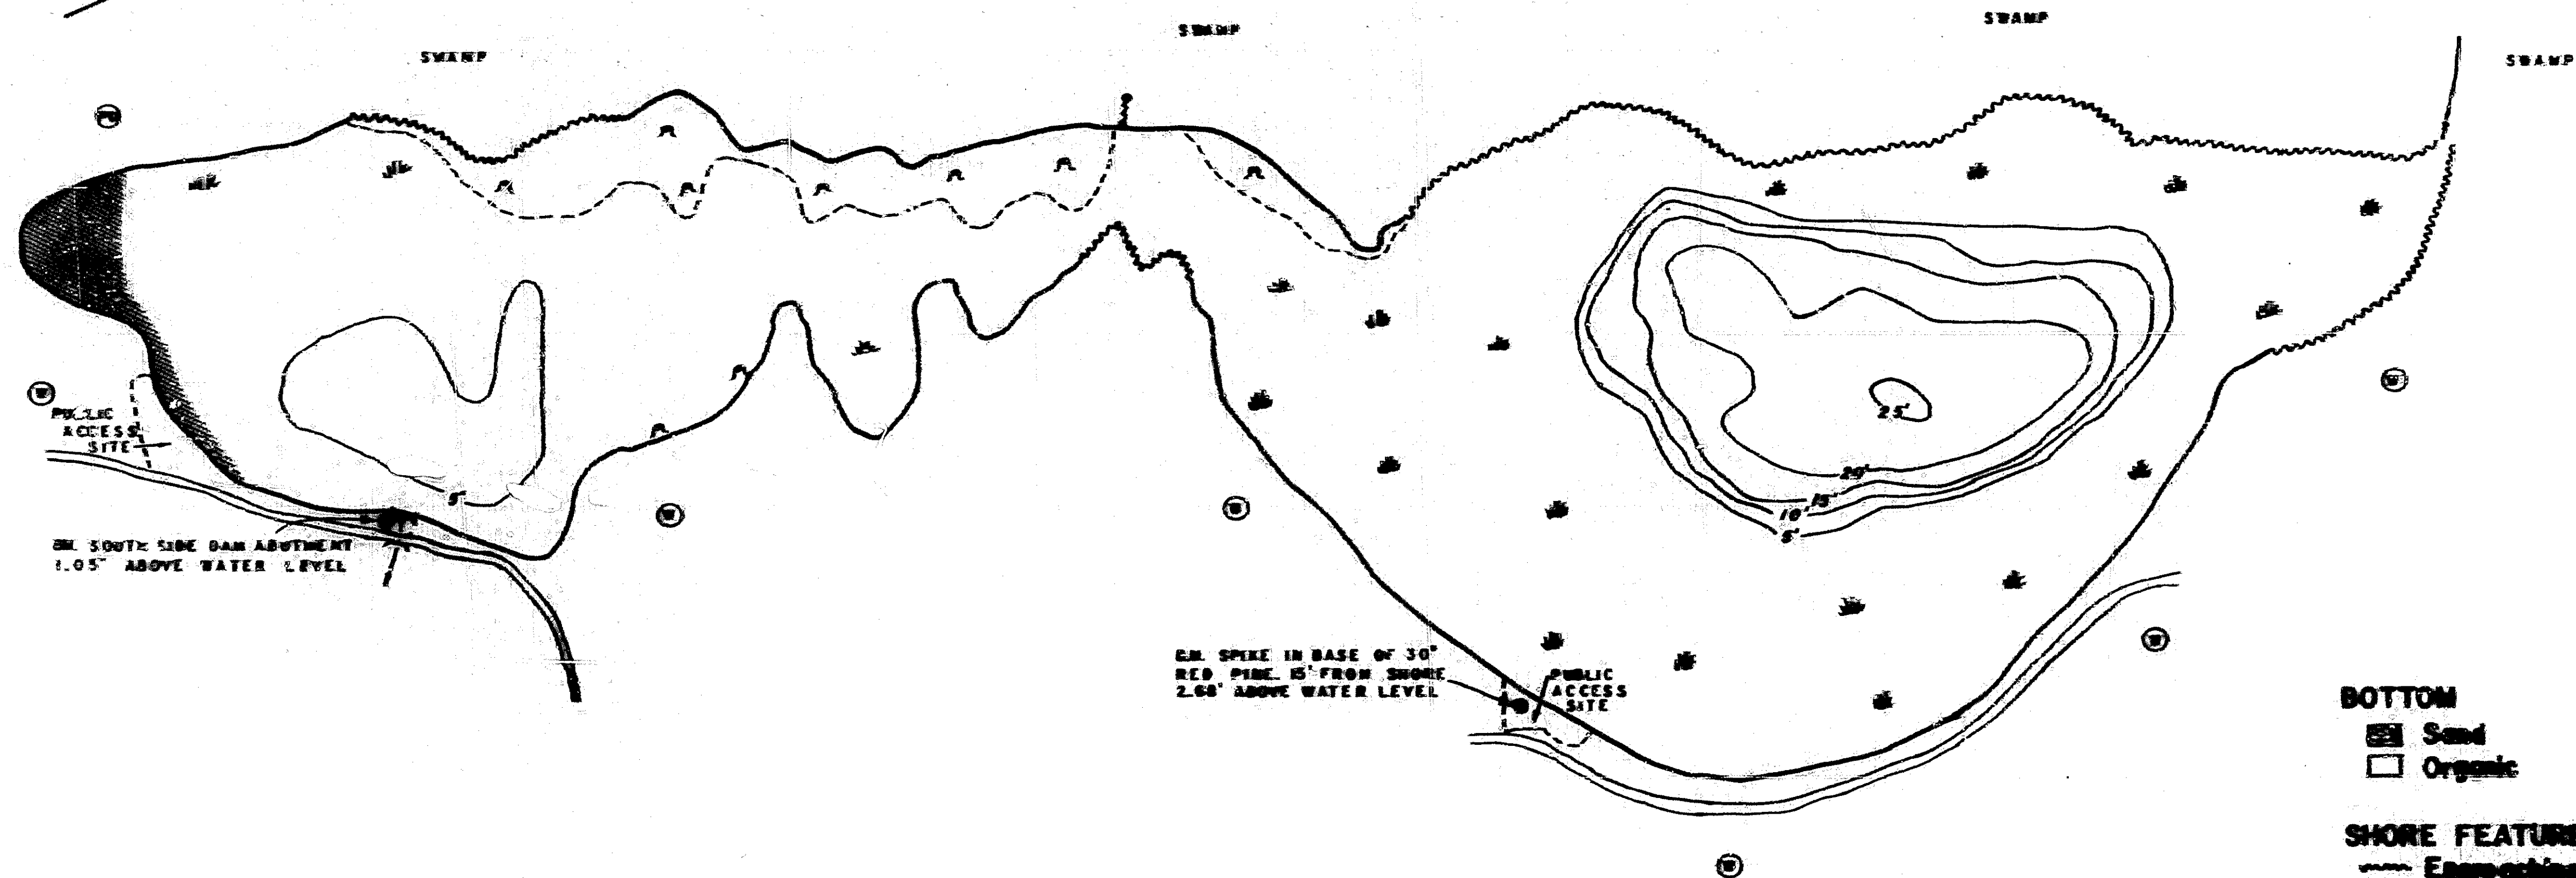

MICHIGAN DEPARTMENT OF NATURAL RESOURCES
DE CHEAU LAKE

43 ACRES 17.4 HECTARES
 MONTMORENCY COUNTY T 31 N., R. 2 E., SECS. 33, 34
 SURVEY AND SOUNDINGS 1/9/79 - 1/12/79
 BY
 DIST. 5 YACC CREW

- BOTTOM**
- ▣ Sand
 - Organic
- SHORE FEATURES**
- Ensnoring shore
 - ⊙ Wooded
 - ⊙ Partly wooded
 - ⊙ Marsh
 - ⊙ Spring
 - Bridge
 - Improved road
 - Inlet or outlet
 - ⊙ Sign
 - Bench mark