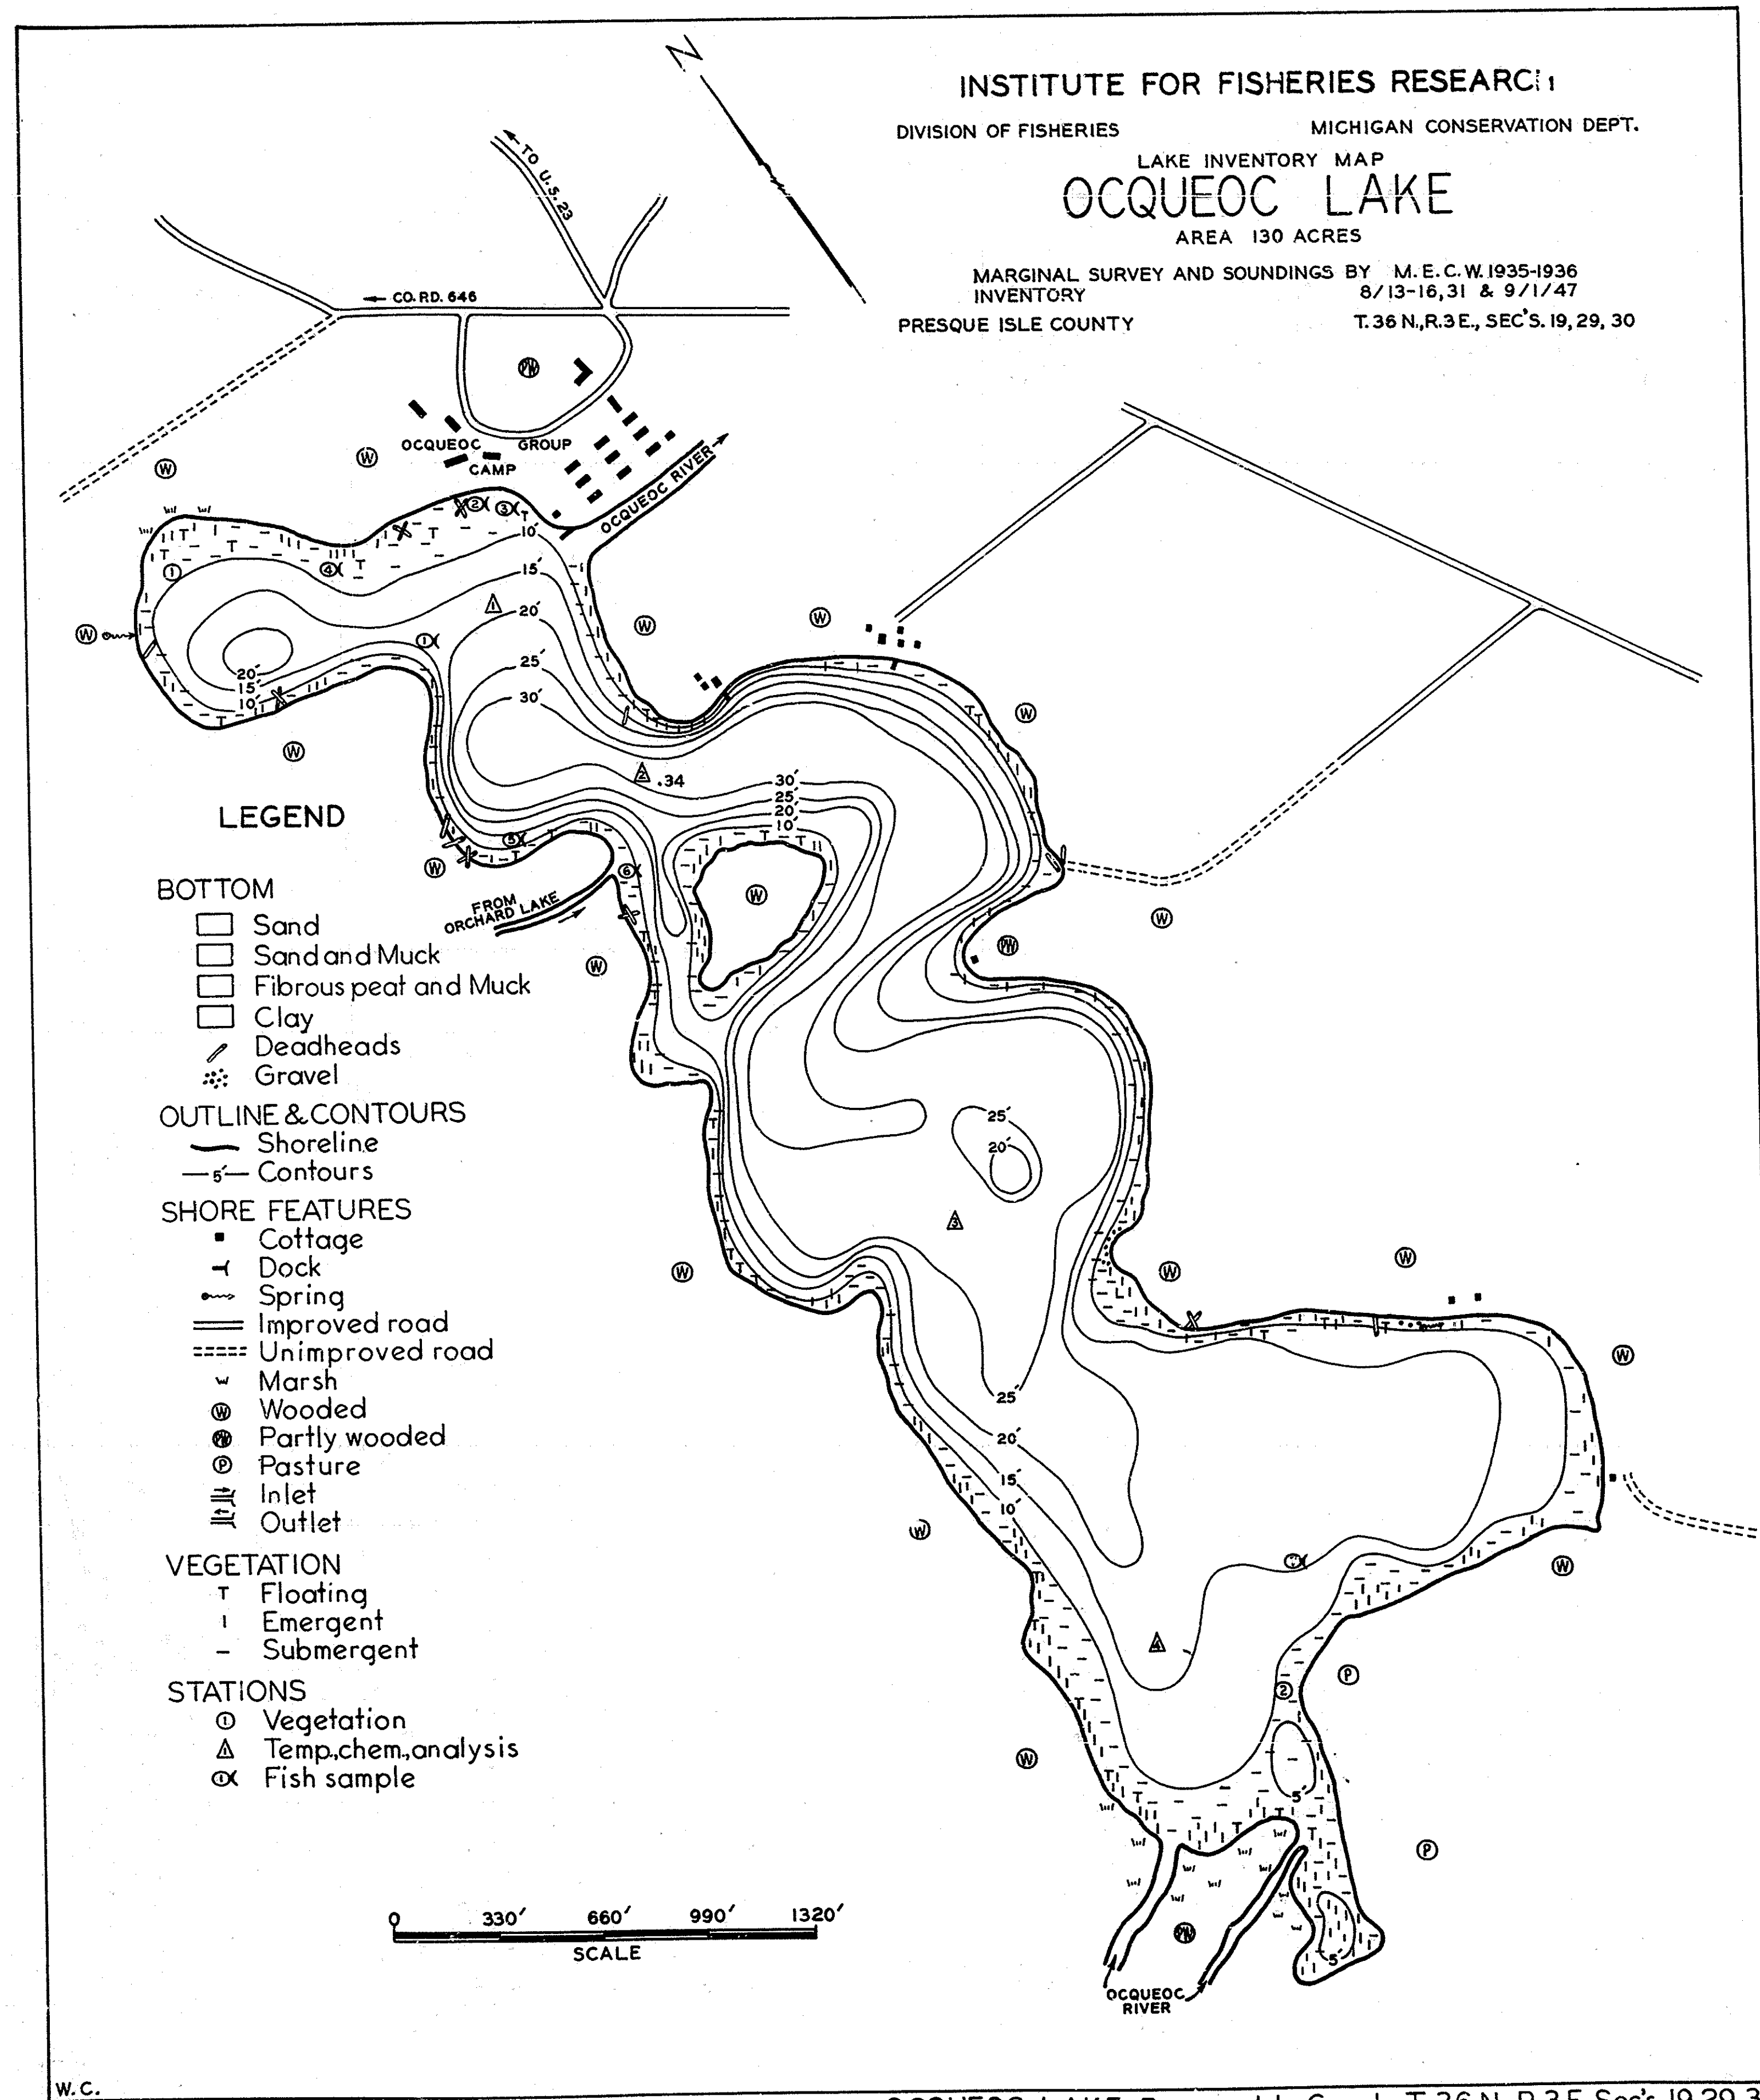

INSTITUTE FOR FISHERIES RESEARCH
 DIVISION OF FISHERIES MICHIGAN CONSERVATION DEPT.
 LAKE INVENTORY MAP
OCQUEOC LAKE
 AREA 130 ACRES
 MARGINAL SURVEY AND SOUNDINGS BY M. E. C. W. 1935-1936
 INVENTORY 8/13-16, 31 & 9/1/47
 PRESQUE ISLE COUNTY T. 36 N., R. 3 E., SEC'S. 19, 29, 30

W.C. OCQUEOC LAKE Presque Isle County T. 36 N., R. 3 E., Sec's. 19, 29, 30

K-90

19.5