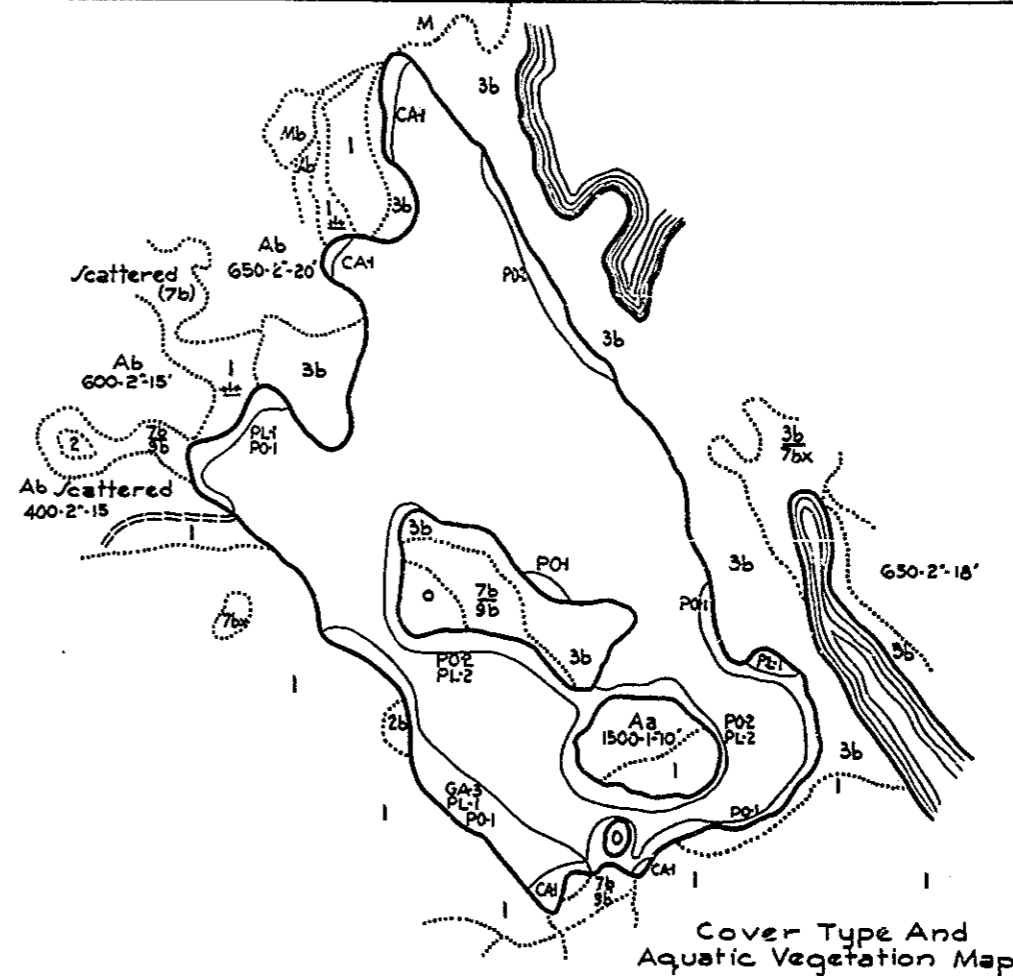

R-9  
U.S. Department of Agriculture  
Forest Service  
LAKE AND STREAM SURVEY  
BIG ISLAND LAKE  
Hiawatha National Forest  
Michigan

Location Sec. 3 T44N. R. 18W.  
Scale 8" = 1 Mile

Area 130 Acres  
Length of Shoreline 2.7 Miles

Sec. 33 Sec. 34  
Sec. 4 Sec. 3

Contour Map  
Contour Interval = 5'

Cover Type And  
Aquatic Vegetation Map

Lake Bottom Soil Type Map