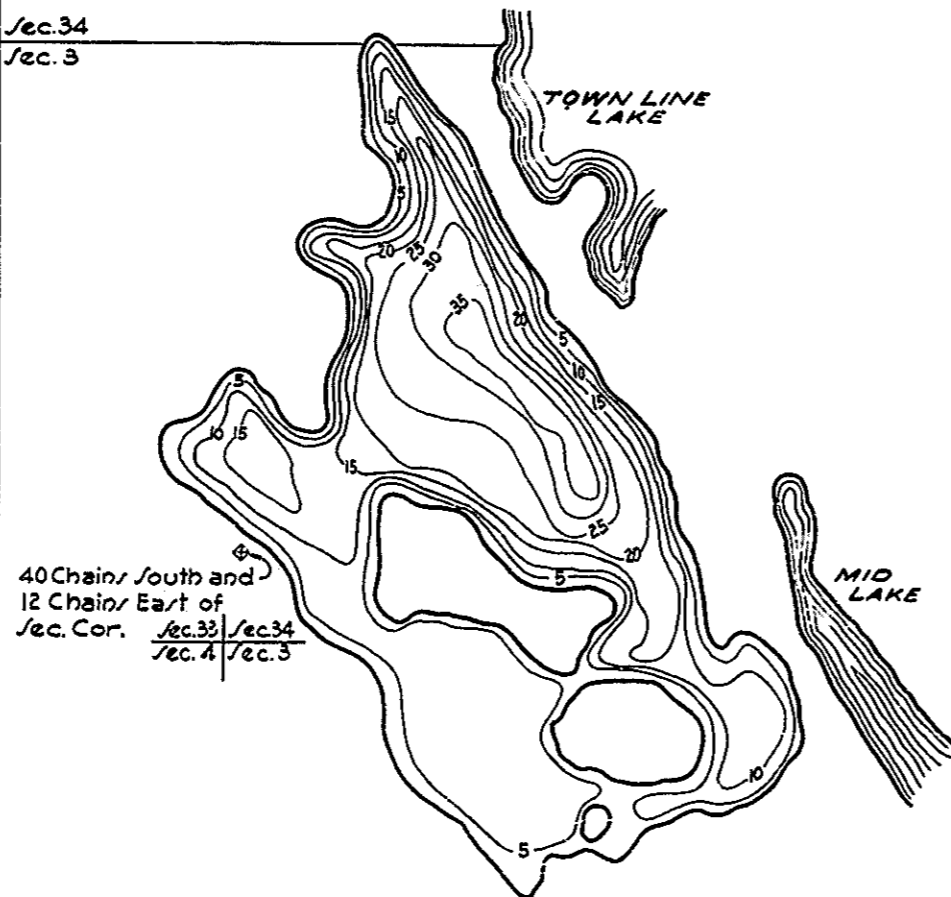

R-9  
U.S. Department of Agriculture  
Forest Service  
LAKE AND STREAM SURVEY  
BIG ISLAND LAKE  
Hiawatha National Forest  
Michigan

Location Sec. 3 T44N. R. 18W.  
Scale 8" = 1 Mile

Area 130 Acres  
Length of Shoreline 2.7 Miles

Sec. 33 Sec. 34  
Sec. 4 Sec. 3

Contour Map  
Contour Interval = 5'

Cover Type And  
Aquatic Vegetation Map

Lake Bottom Soil Type Map