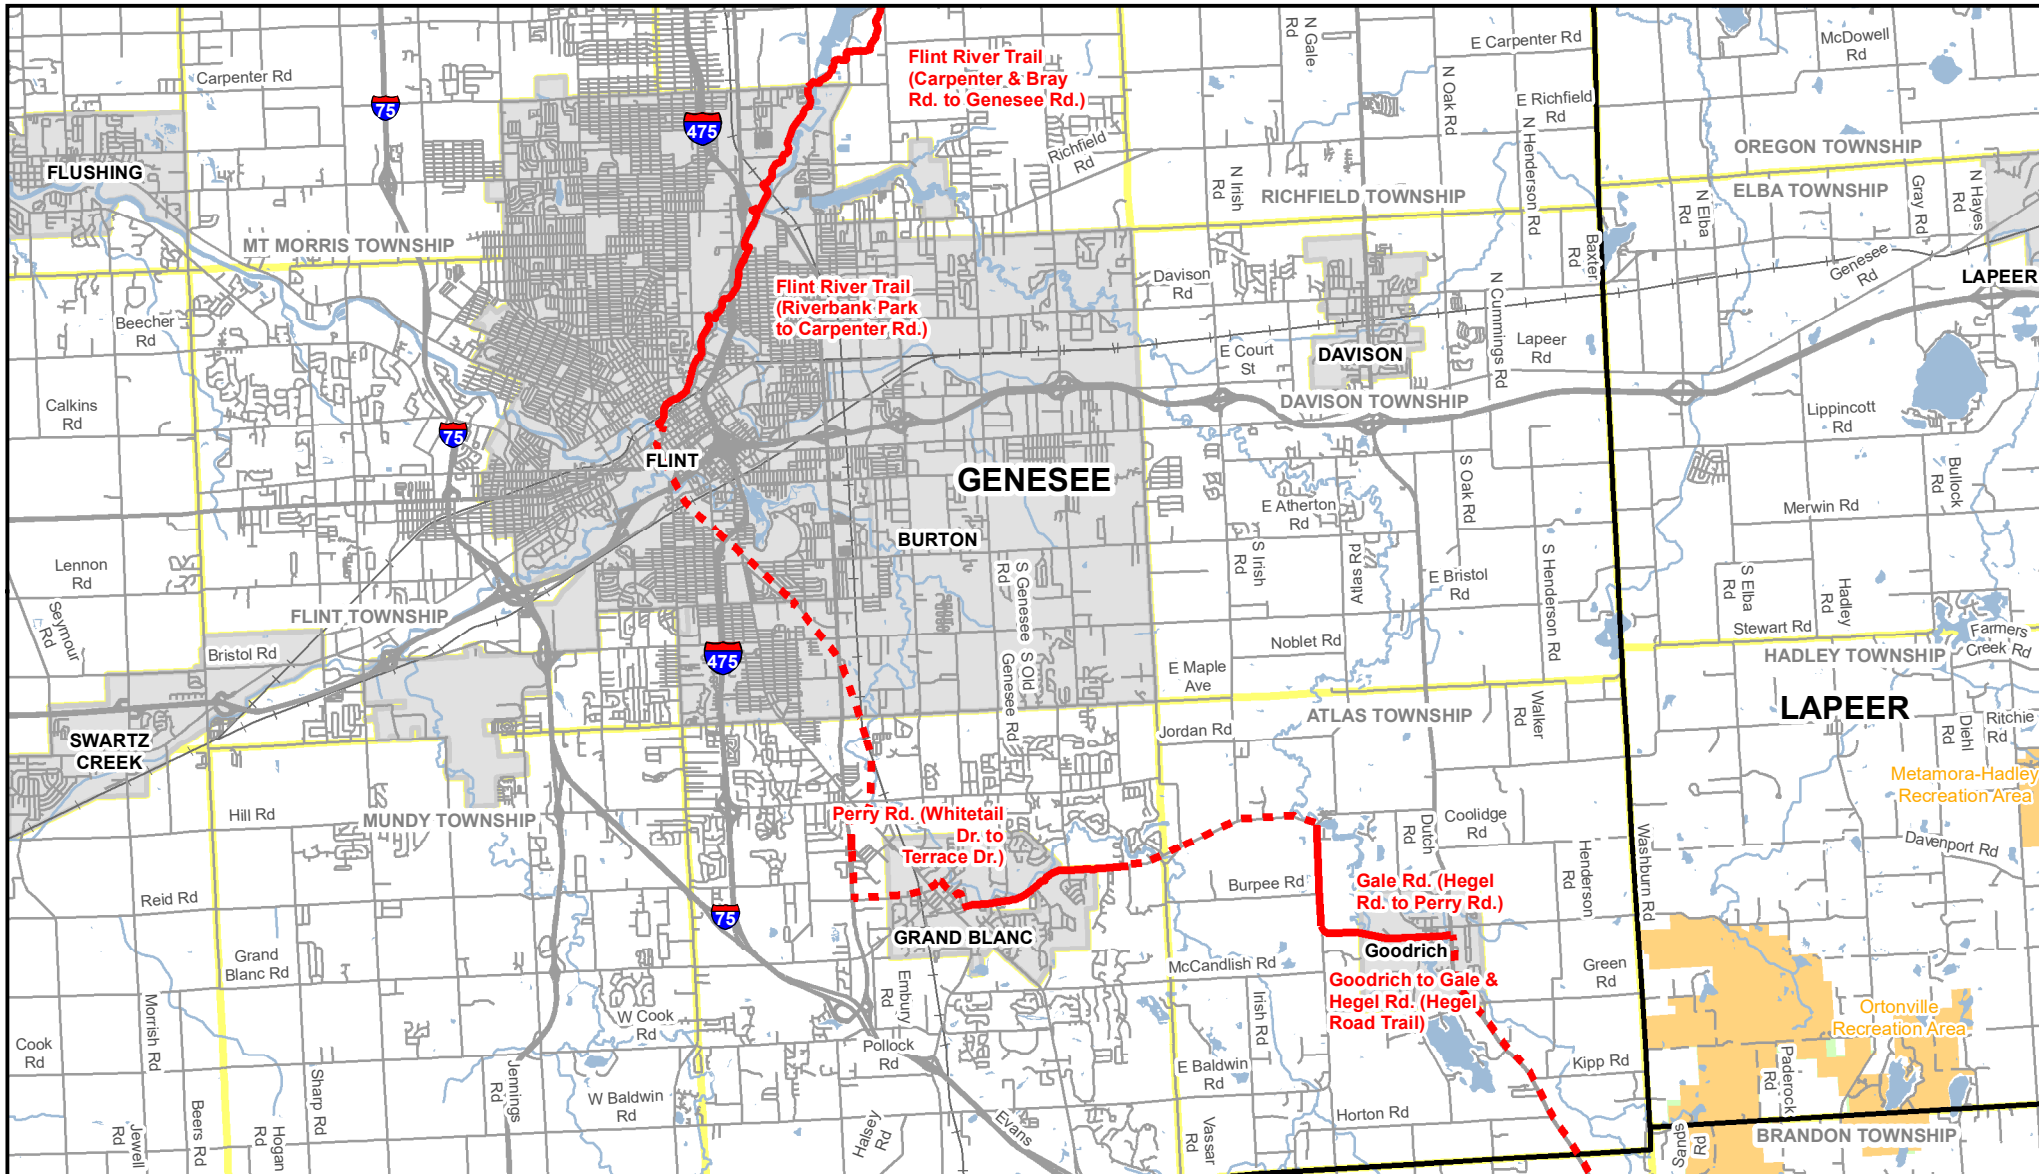

Michigan's Iron Belle Trail - Two Routes, One Great Trail

Goodrich - Grand Blanc - Grand Traverse Greenway - Flint River Trail - Flint

** The illustrated hike and bicycle trail connections will rely upon partnership opportunities. **

December 2019
Michigan Department of Natural Resources
Forest Resources Division
Resource Assessment Section

Iron Belle Trail

- Biking - Existing Trail
- - - Biking - Proposed Trail
- + Railroad
- Highway
- Paved Road

- Gravel or Dirt Road
- River
- Lake
- Land Ownership
- State Land
- City or Village
- Township
- County