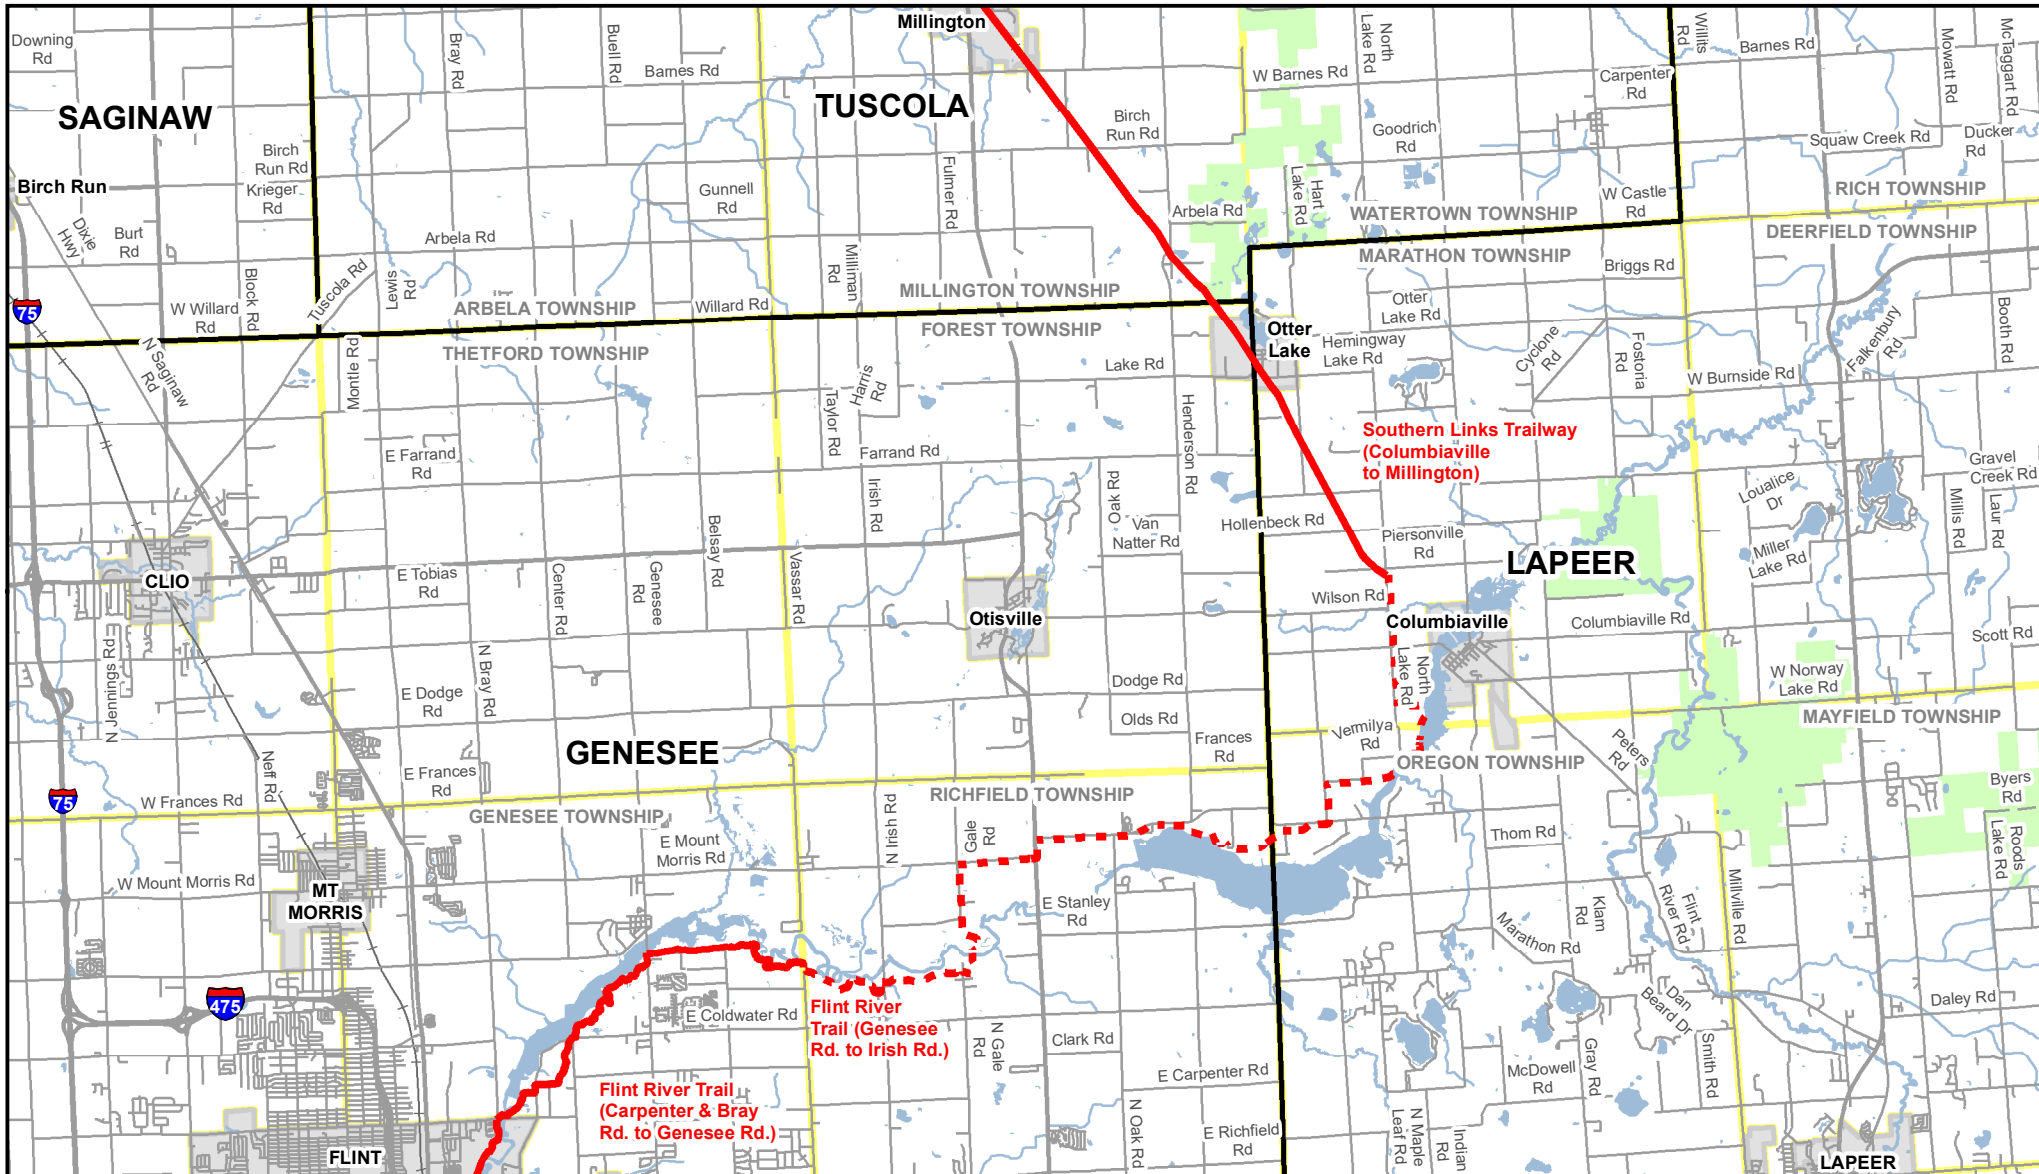

# Michigan's Iron Belle Trail - Two Routes, One Great Trail

Flint - Columbiaville - Otter Lake - Southern Links Trailway - Millington

\*\* The illustrated hike and bicycle trail connections will rely upon partnership opportunities. \*\*

December 2019  
Michigan Department of Natural Resources  
Forest Resources Division  
Resource Assessment Section

- |                               |                         |                   |
|-------------------------------|-------------------------|-------------------|
| <b>Iron Belle Trail</b>       | --- Gravel or Dirt Road | ▭ County          |
| — Biking - Existing Trail     | — River                 | — Lake            |
| - - - Biking - Proposed Trail | — State Land            | — City or Village |
| + Railroad                    | — Township              |                   |
| — Highway                     |                         |                   |
| — Paved Road                  |                         |                   |