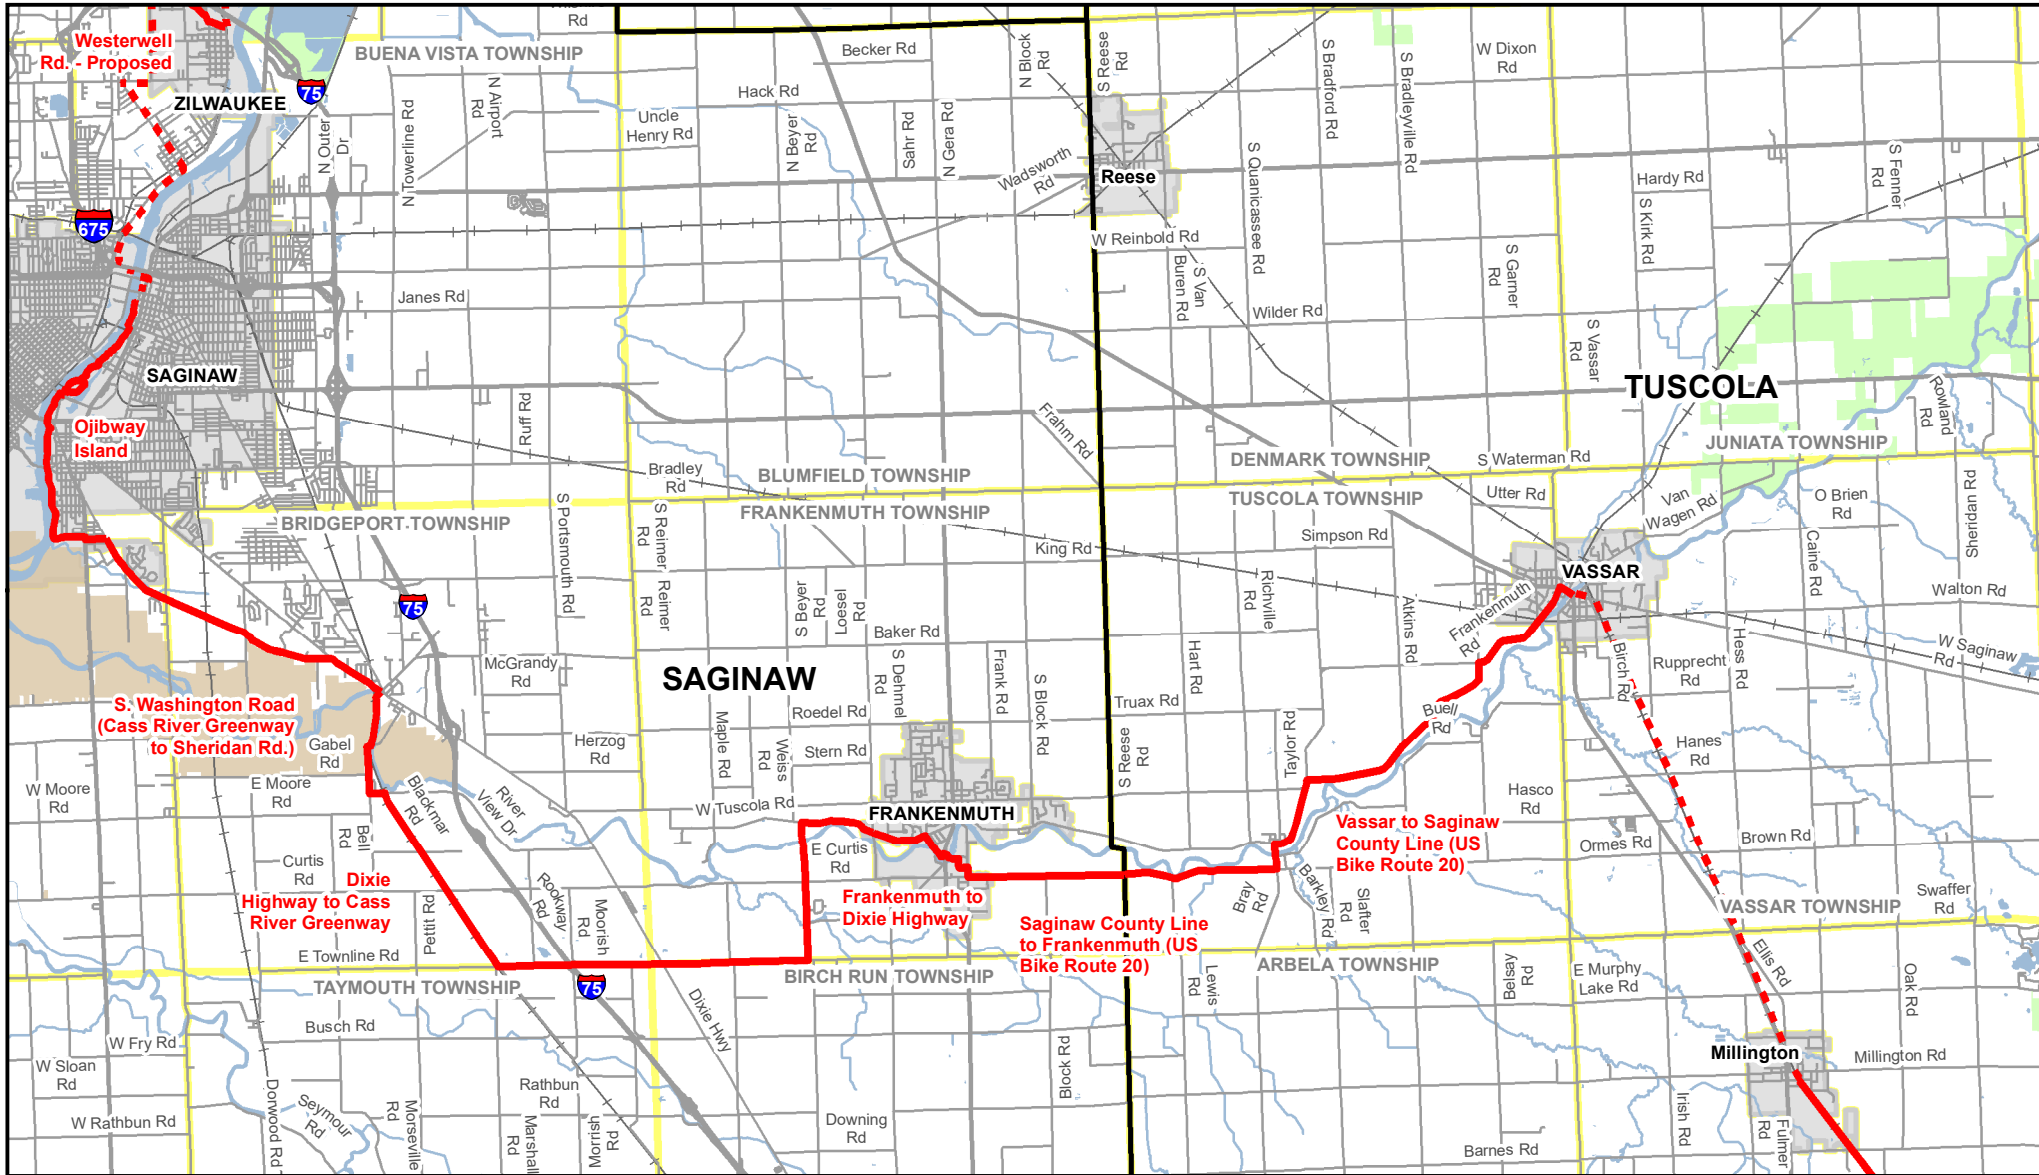

Michigan's Iron Belle Trail - Two Routes, One Great Trail

Millington - Vassar - US Bike Route 20 - Frankenmuth - Saginaw - Zilwaukee

** The illustrated hike and bicycle trail connections will rely upon partnership opportunities. **

December 2019
Michigan Department of Natural Resources
Forest Resources Division
Resource Assessment Section

Iron Belle Trail

- Biking - Existing Trail
- - - Biking - Proposed Trail
- + Railroad
- Highway
- Paved Road

- Gravel or Dirt Road
- River
- Lake
- State Land
- Federal Land
- City or Village
- Township
- County