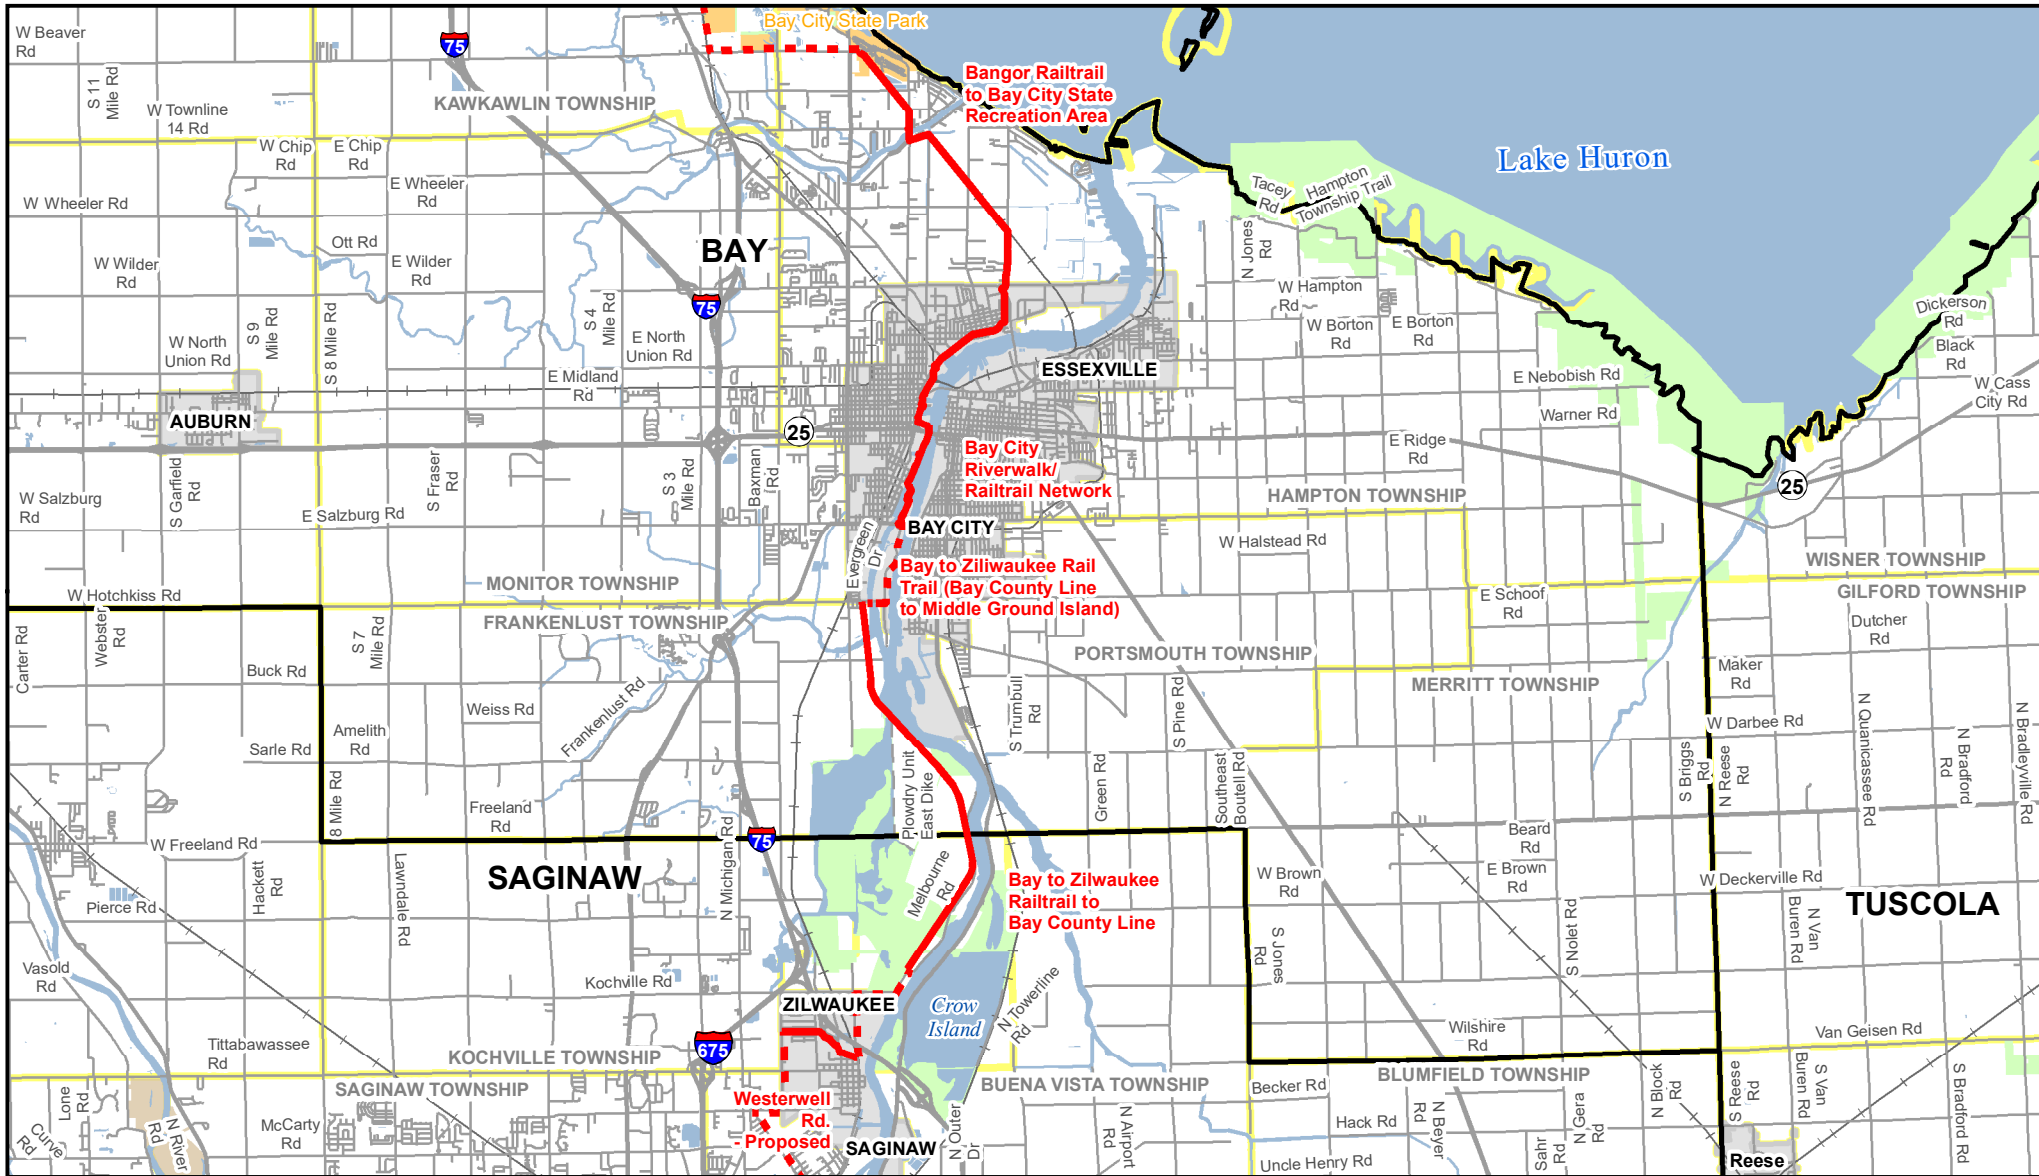

Michigan's Iron Belle Trail - Two Routes, One Great Trail

Zilwaukee - Bay to Zilwaukee Railtrail - Bay City Bangor Railtrail - Bay City State Rec Area

**** The illustrated hike and bicycle trail connections will rely upon partnership opportunities. ****

December 2019
Michigan Department of Natural Resources
Forest Resources Division
Resource Assessment Section

Iron Belle Trail

- Biking - Existing Trail
- - - Biking - Proposed Trail
- Railroad
- Highway
- Paved Road

- Gravel or Dirt Road
- River
- Lake
- Land Ownership
- State Land
- Federal Land
- City or Village
- Township
- County