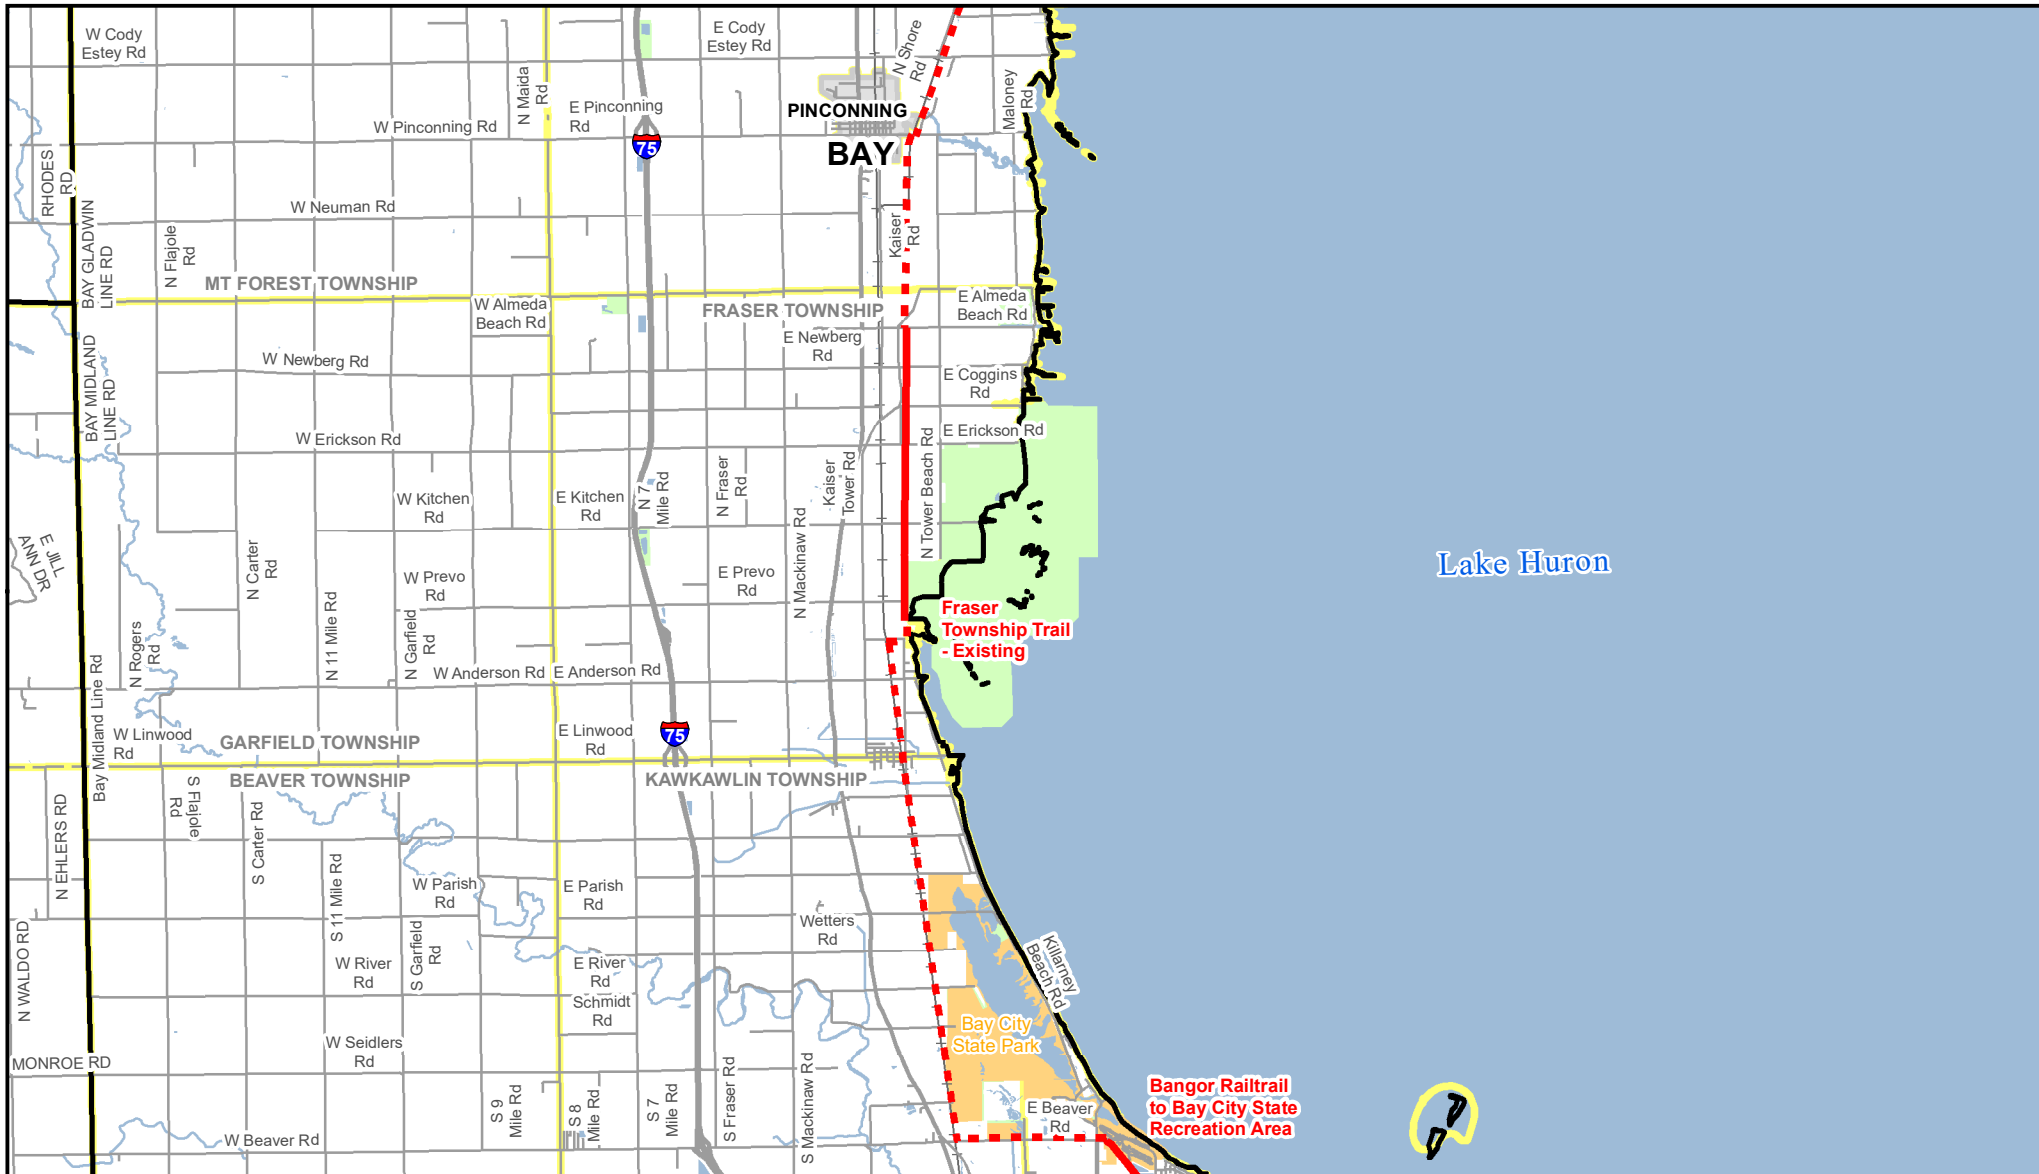

Michigan's Iron Belle Trail - Two Routes, One Great Trail

Bay City State Rec Area - Lake State RR Corridor - Fraser Township Trail - Pinconning

** The illustrated hike and bicycle trail connections will rely upon partnership opportunities. **

December 2019
Michigan Department of Natural Resources
Forest Resources Division
Resource Assessment Section

Iron Belle Trail

- Biking - Existing Trail
- - - Biking - Proposed Trail
- + Railroad
- Highway
- Paved Road

- - - Gravel or Dirt Road
- River
- Lake
- Land Ownership
- State Land
- City or Village
- Township
- County