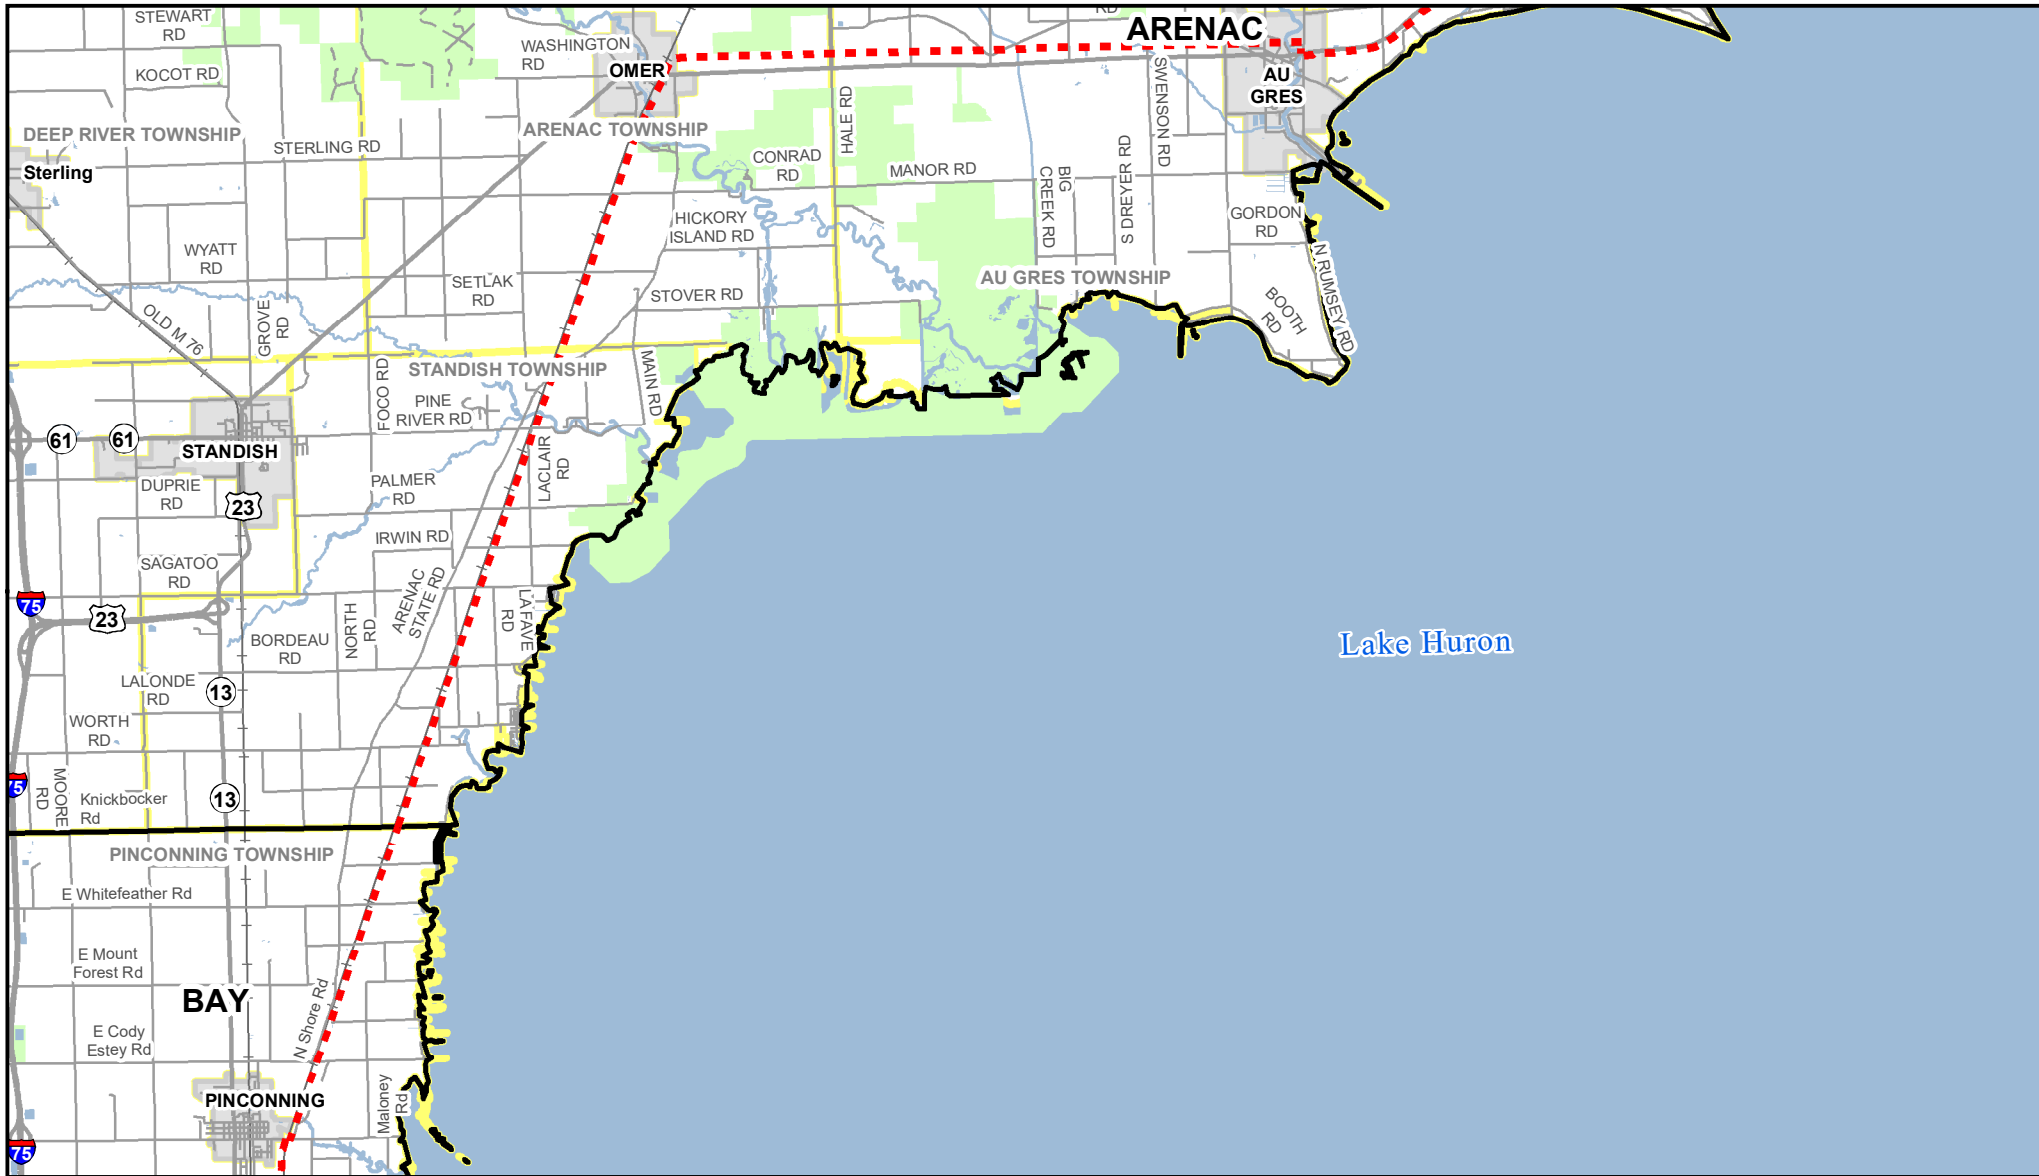

Michigan's Iron Belle Trail - Two Routes, One Great Trail

Pinconning - Lake State RR Corridor - Omer - Au Gres

**** The illustrated hike and bicycle trail connections will rely upon partnership opportunities. ****

December 2019
Michigan Department of Natural Resources
Forest Resources Division
Resource Assessment Section

Iron Belle Trail

- - - Biking - Proposed Trail
- Railroad
- Highway
- Paved Road
- Gravel or Dirt Road
- River
- Lake
- State Land
- City or Village
- Township
- County